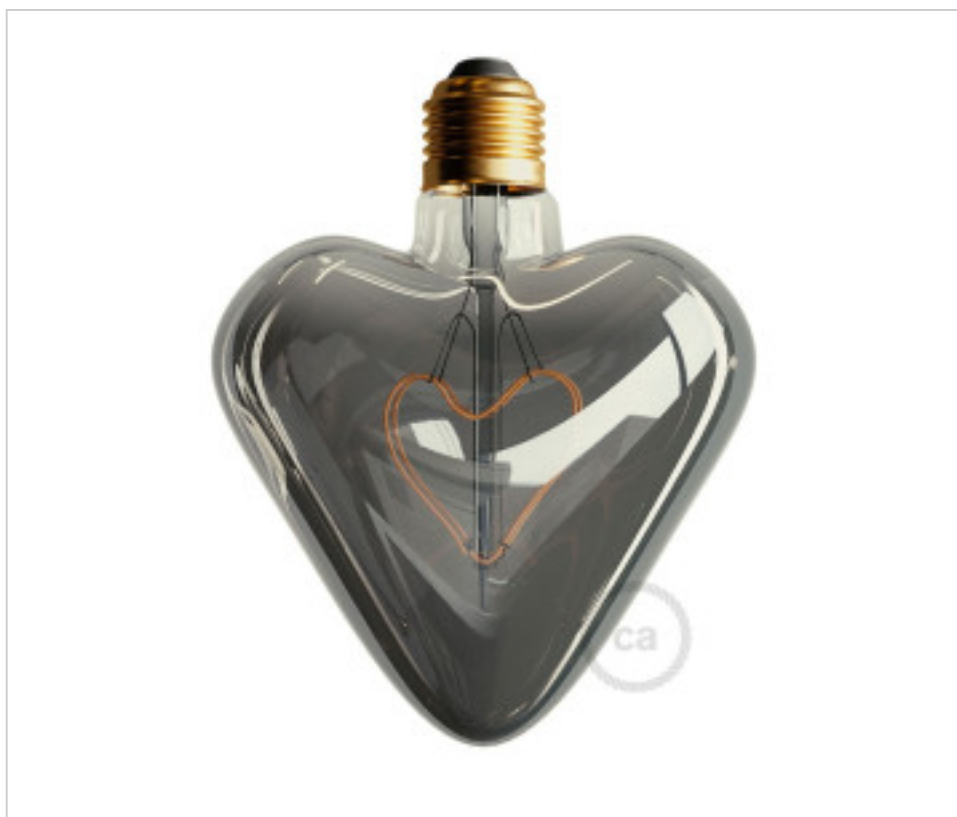

CBCBL700184

Ash Gray heart Led bulb E27 5W 110Lm 2000K dimmable

November 21st, 2024, 14:04

DESCRIPTION

Adjustable with dimmer by end-of-phase cut (IGBT). For the choice of dimmer: in addition to the maximum power of the dimmer, the minimum power must also be considered, since when the power of the bulb is lower than the minimum nominal power of the dimmer, the bulb may flicker and/or be damaged.

PRICE

Lot	P.V.P. excluding VAT
1	23,09€
5	22,04€
10	20,98€

Continued on next page >>

CBCBL700184

Ash Gray heart Led bulb E27 5W 110Lm 2000K dimmable

TECHNICAL SPECIFICATIONS

SYMBOLS

CERTIFICADOS

Weight: 538 Grams

Packging: Box 1 Unit

OTHER FEATURES

High (mm): 130

Diameter (mm): 125

Voltage In (Vac): 220~240

Power (W): 5

Colour Temperature (°K): 2000