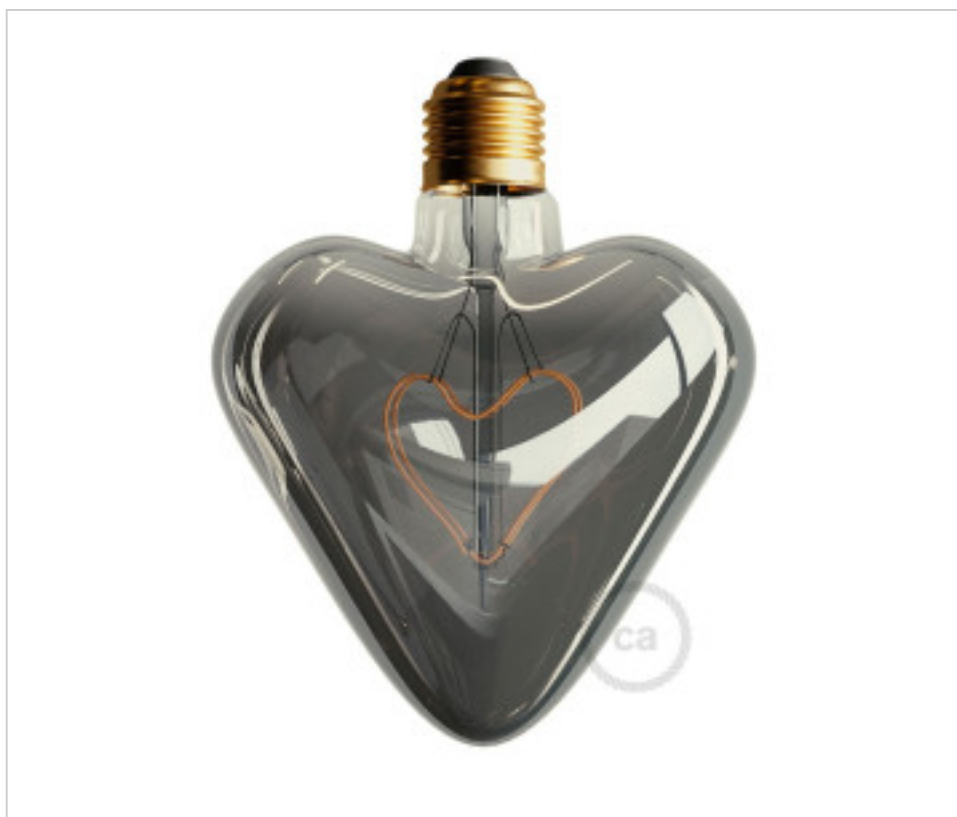

CBCBL700184

Ash Gray heart Led bulb E27 5W 110Lm 2000K dimmable

December 22nd, 2024, 03:11

## DESCRIPTION

Adjustable with dimmer by end-of-phase cut (IGBT). For the choice of dimmer: in addition to the maximum power of the dimmer, the minimum power must also be considered, since when the power of the bulb is lower than the minimum nominal power of the dimmer, the bulb may flicker and/or be damaged.

## OTHER FEATURES

---

High (mm): 130

Diameter (mm): 125

Voltage In (Vac): 220~240

Power (W): 5

Colour Temperature (°K): 2000

Lumen: 110