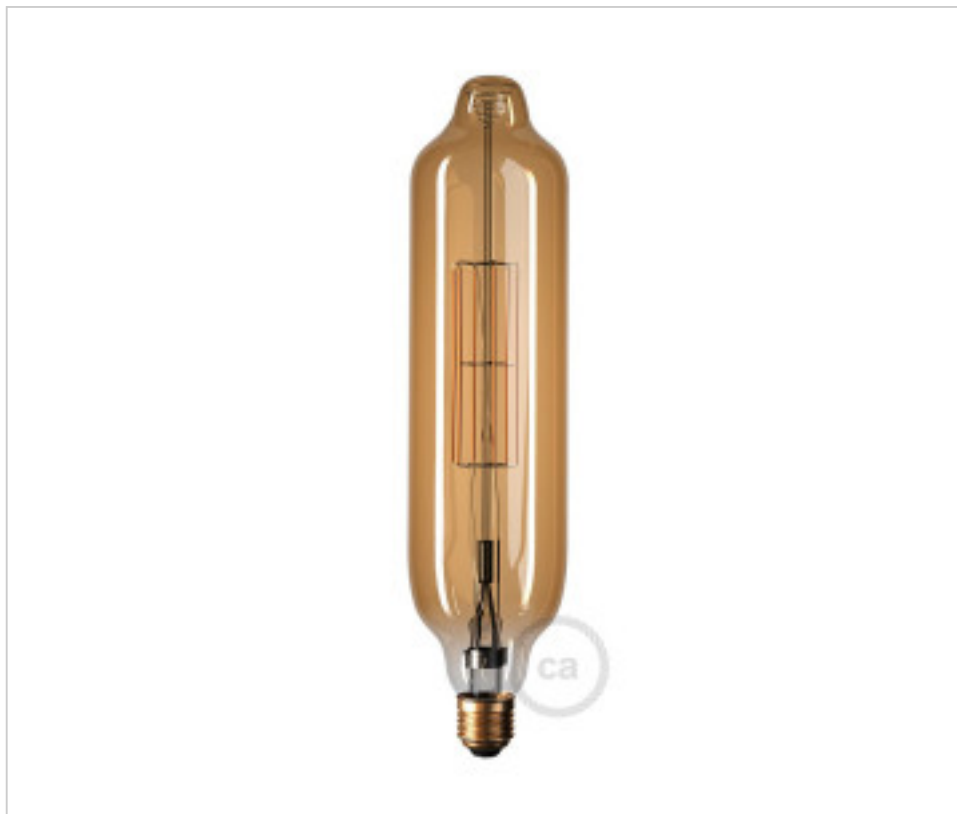

LED TECHNOLOGY > Decorative LED Bulbs and XXL > Led Bulbs 230V E27
Lel Bulbs E27 Tubular

CDDL700193

Dimmable Led Bulb Tubular T75 H315 E27 11W 2000K 1000Lm Golden

January 29th, 2025, 23:51

PRICE

| | Lot | P.V.P. excluding VAT |
|--|-----|----------------------|
| | 1 | 49,74€ |
| | 5 | 47,32€ |
| | 10 | 45,07€ |

Continued on next page >>

CDDL700193

Dimmable Led Bulb Tubular T75 H315 E27 11W 2000K 1000Lm Golden

TECHNICAL SPECIFICATIONS

SYMBOLS

CERTIFICADOS

Weight: 1.54 Kilograms

OTHER FEATURES

High (mm): 315

Voltage In (Vac): 220~240

Colour Temperature (°K): 2000

Angle (°): 360

Energy efficiency: F

Dimmable: SI

Diameter (mm): 75

Power (W): 11

Lumen: 1000

Socket: E27

Kwh/1000h: 11