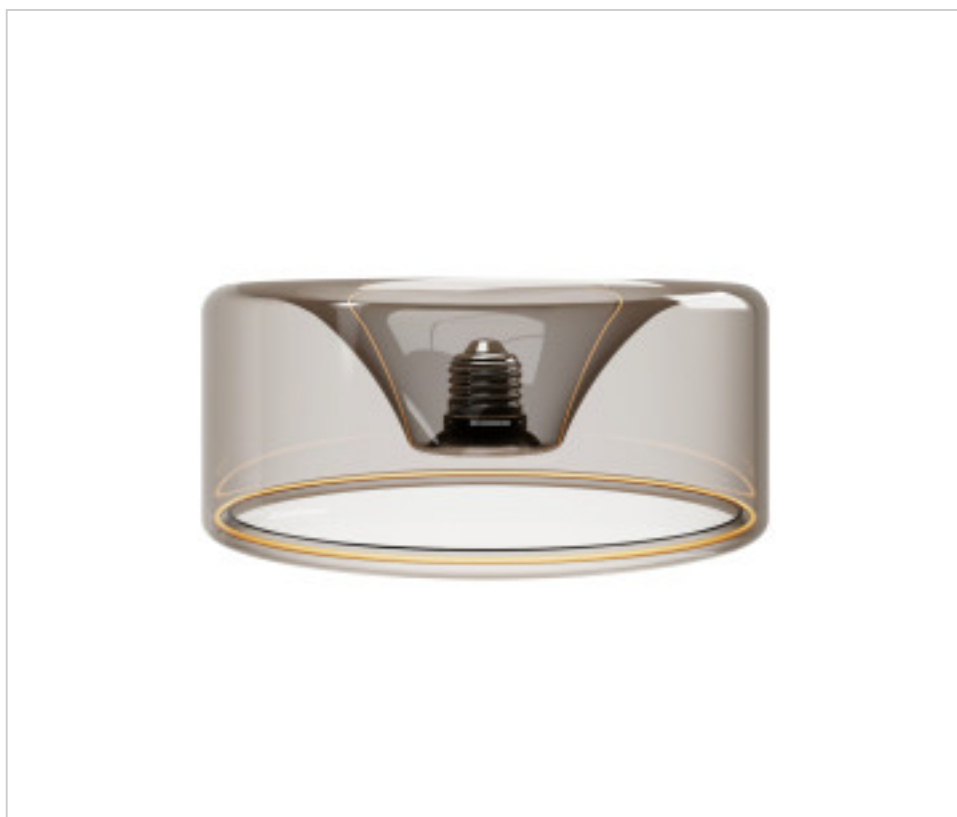

**CBBB-G12**

**Donut G recessed LED bulb Smoky E27 6W 380Lm 1900K Dimmable**

November 23rd, 2024, 09:08

**DESCRIPTION**

Bombilla LED Smoky Ghost Line Empotrable Donut 195x83 6W 380Lm E27 1900K Regulable - G12

## CBBB-G12

**Donut G recessed LED bulb Smoky E27 6W 380Lm 1900K Dimmable**

#### NOTES

---

This bulb is only compatible with lamp holders with a maximum diameter of 5 cm.

#### OTHER FEATURES

---

High (mm): 83	Diameter (mm): 195
Voltage In (Vac): 220~240	Power (W): 6
Colour Temperature (°K): 1900	Lumen: 380
Angle (°): 360	Socket: E27
Energy efficiency: G	Kwh/1000h: 6
CRI (≥): 90	Life (Hours): 20000
Dimmable: Corte fin de fase (IGBT)	