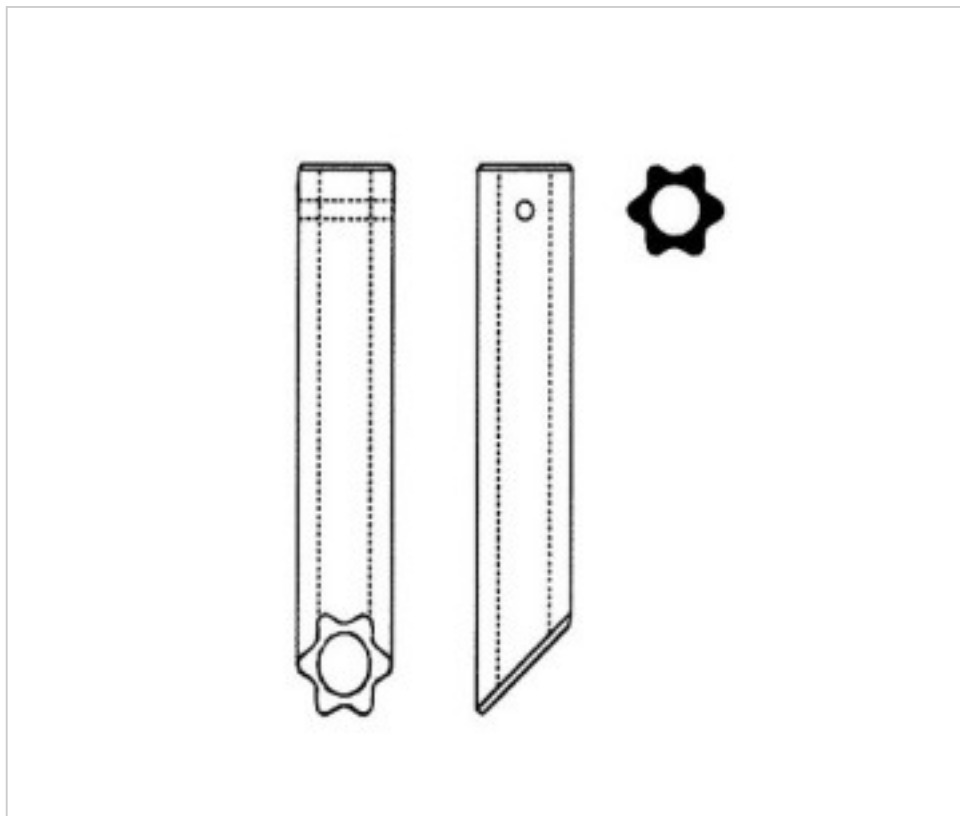

CRYSTAL FOR LAMPS > Scholer Crystal Austria > Schöler Accessories line
Bars

E145710

Flute 6 tips bar 9457 100mm diameter 21

October 02nd, 2024, 04:04

PRICE

	Lot	P.V.P. excluding VAT
Pedido mínimo	100	4,41€

Continued on next page >>

CRYSTAL FOR LAMPS > Scholer Crystal Austria > Schöler Accessories line
Bars

E145710

Flute 6 tips bar 9457 100mm diameter 21

TECHNICAL SPECIFICATIONS

Packging: Box 100 Units

OTHER FEATURES

Length (mm): 100

Diameter (mm): 21

Colour: Transparent

DOCUMENTS

 [Flute 6 tips bar 9457 100mm diameter 21](#)