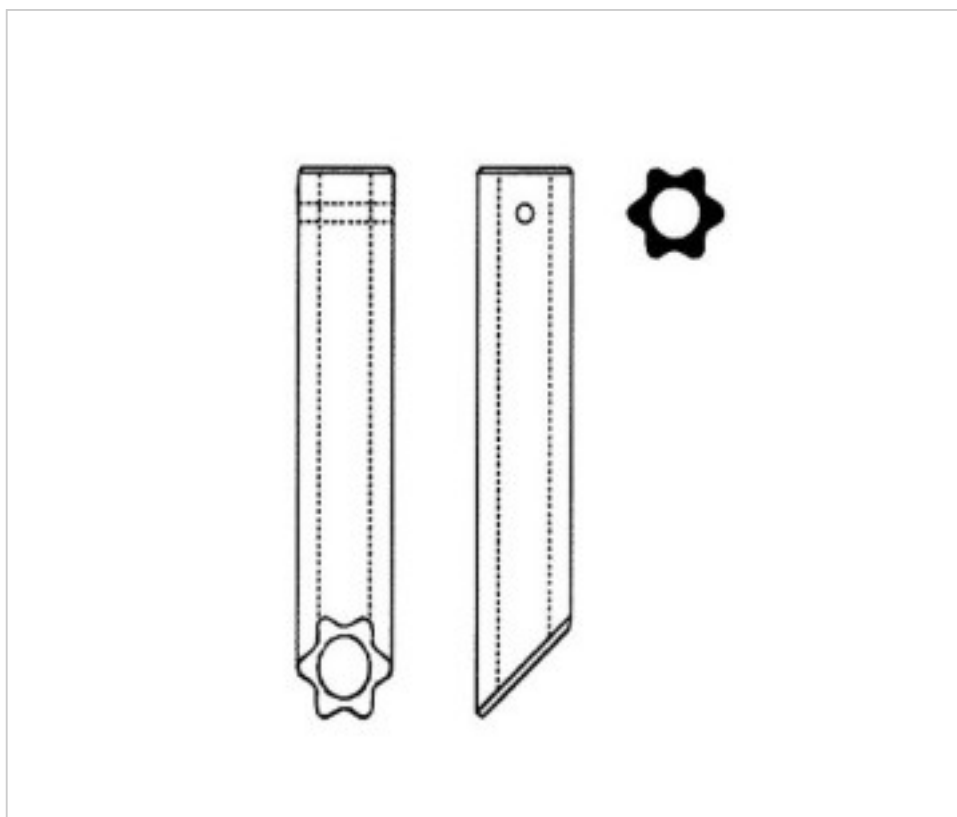

CRYSTAL FOR LAMPS > Scholer Crystal Austria > Schöler Accessories line
Bars

E145710

Flute 6 tips bar 9457 100mm diameter 21

November 04th, 2024, 20:32

PRICE

	Lot	P.V.P. excluding VAT
Pedido mínimo	100	4,41€

Continued on next page >>

CRYSTAL FOR LAMPS > Scholer Crystal Austria > Schöler Accessories line
Bars

E145710

Flute 6 tips bar 9457 100mm diameter 21

TECHNICAL SPECIFICATIONS

Packging: Box 100 Units

OTHER FEATURES

Length (mm): 100

Diameter (mm): 21

Colour: Transparent

DOCUMENTS

 [Flute 6 tips bar 9457 100mm diameter 21](#)