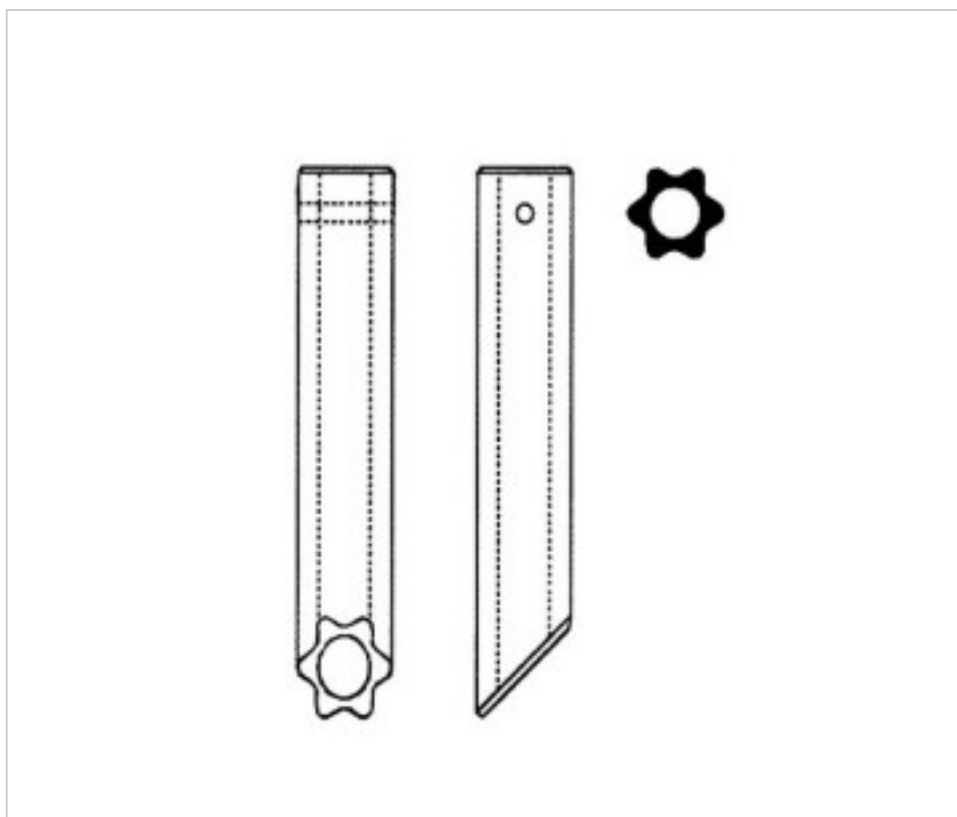

CRYSTAL FOR LAMPS > Scholer Crystal Austria > Schöler Accessories line  
Bars

**E145710**

**Flute 6 tips bar 9457 100mm diameter 21**

February 01st, 2025, 20:55

**PRICE**

	Lot	P.V.P. excluding VAT
Pedido mínimo	100	4,82€

Continued on next page >>

CRYSTAL FOR LAMPS > Scholer Crystal Austria > Schöler Accessories line  
Bars

E145710

Flute 6 tips bar 9457 100mm diameter 21

## OTHER FEATURES

---

Length (mm): 100

Diameter (mm): 21

Colour: Transparent

## DOCUMENTS

---

 [Flute 6 tips bar 9457 100mm diameter 21](#)