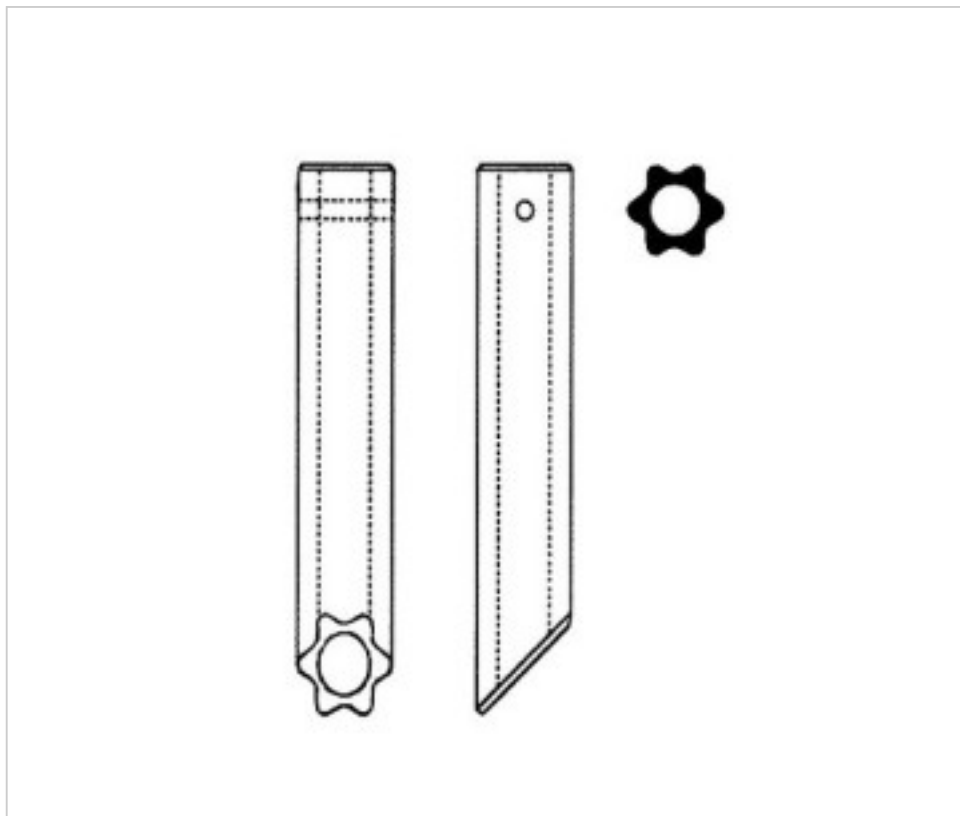

CRYSTAL FOR LAMPS > Scholer Crystal Austria > Schöler Accessories line
Bars

E145710

Flute 6 tips bar 9457 100mm diameter 21

April 05th, 2025, 08:06

PRICE

	Lot	P.V.P. excluding VAT
Pedido mínimo	100	4,82€

Continued on next page >>

CRYSTAL FOR LAMPS > Scholer Crystal Austria > Schöler Accessories line
Bars

E145710

Flute 6 tips bar 9457 100mm diameter 21

TECHNICAL SPECIFICATIONS

Packging: Box 100 Units

OTHER FEATURES

Length (mm): 100

Diameter (mm): 21

Colour: Transparent

DOCUMENTS

 [Flute 6 tips bar 9457 100mm diameter 21](#)