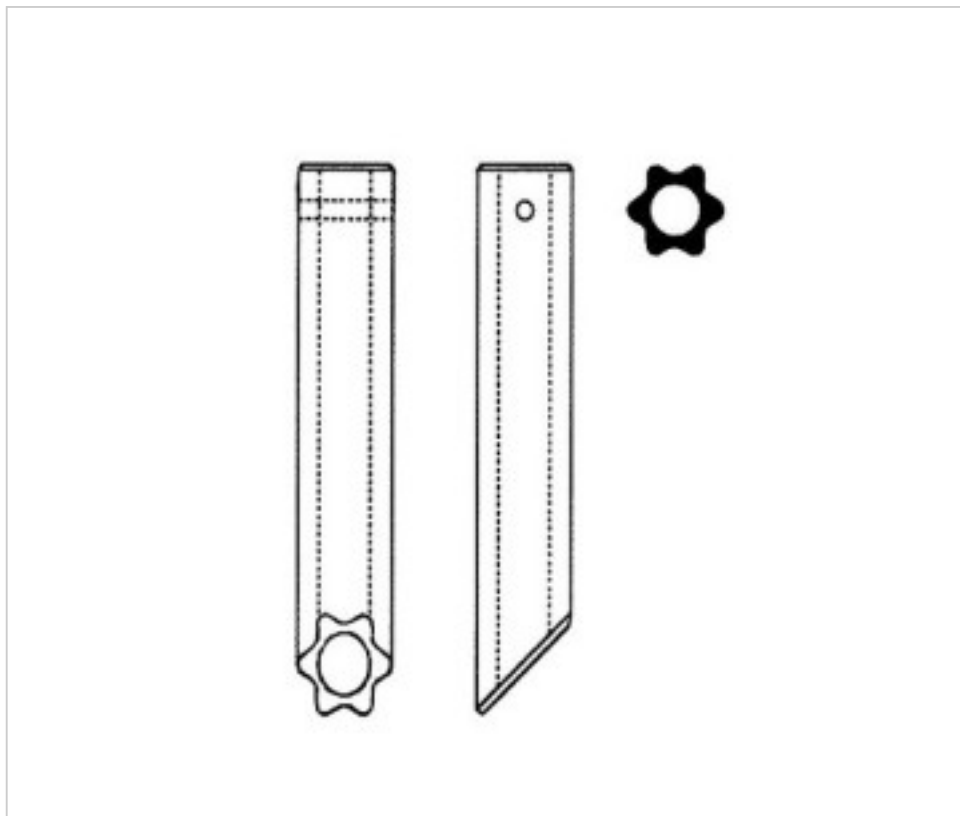

CRYSTAL FOR LAMPS > Scholer Crystal Austria > Schöler Accessories line  
Bars

**E145710**

**Flute 6 tips bar 9457 100mm diameter 21**

December 22nd, 2024, 04:18

**PRICE**

	Lot	P.V.P. excluding VAT
Pedido mínimo	100	4,41€

Continued on next page >>

CRYSTAL FOR LAMPS > Scholer Crystal Austria > Schöler Accessories line  
Bars

E145710

Flute 6 tips bar 9457 100mm diameter 21

## OTHER FEATURES

---

Length (mm): 100

Diameter (mm): 21

Colour: Transparent

## DOCUMENTS

---

 [Flute 6 tips bar 9457 100mm diameter 21](#)