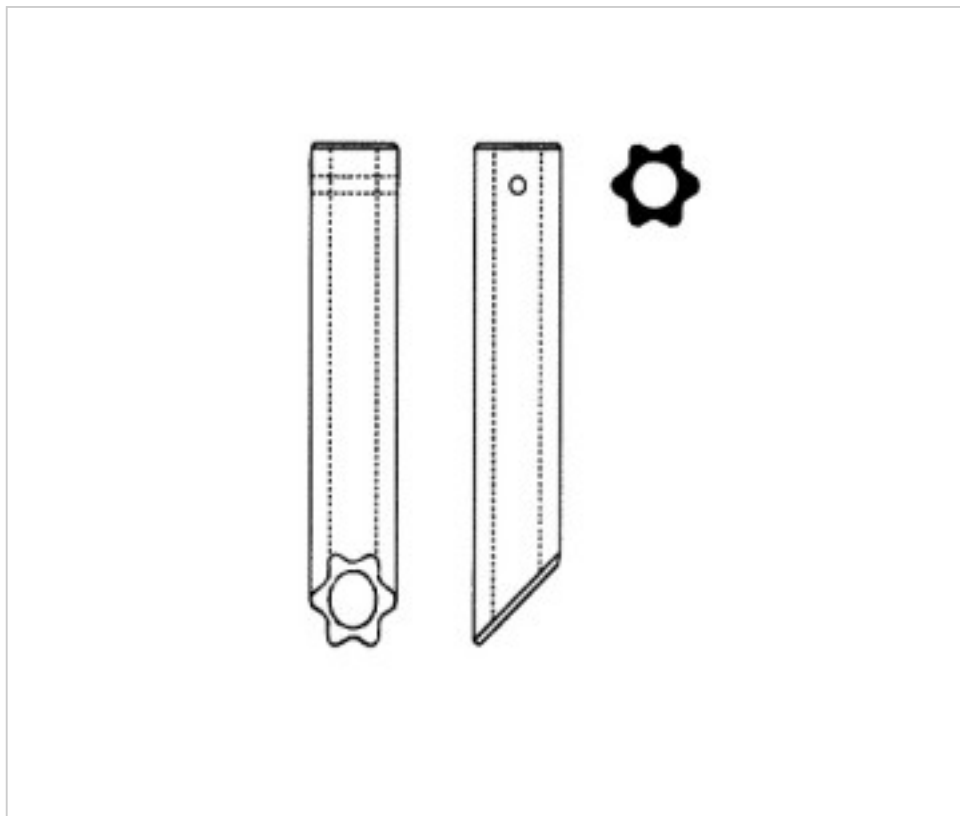

CRYSTAL FOR LAMPS > Scholer Crystal Austria > Schöler Accessories line  
Bars

E145720

Flute 6 tips bar 9457 200mm diameter 21

December 22nd, 2024, 03:58

## PRICE

	Lot	P.V.P. excluding VAT
Pedido mínimo	100	6,03€

Continued on next page >>

CRYSTAL FOR LAMPS > Scholer Crystal Austria > Schöler Accessories line  
Bars

**E145720**

**Flute 6 tips bar 9457 200mm diameter 21**

## **OTHER FEATURES**

---

Length (mm): 200

Diameter (mm): 21

Colour: Transparent