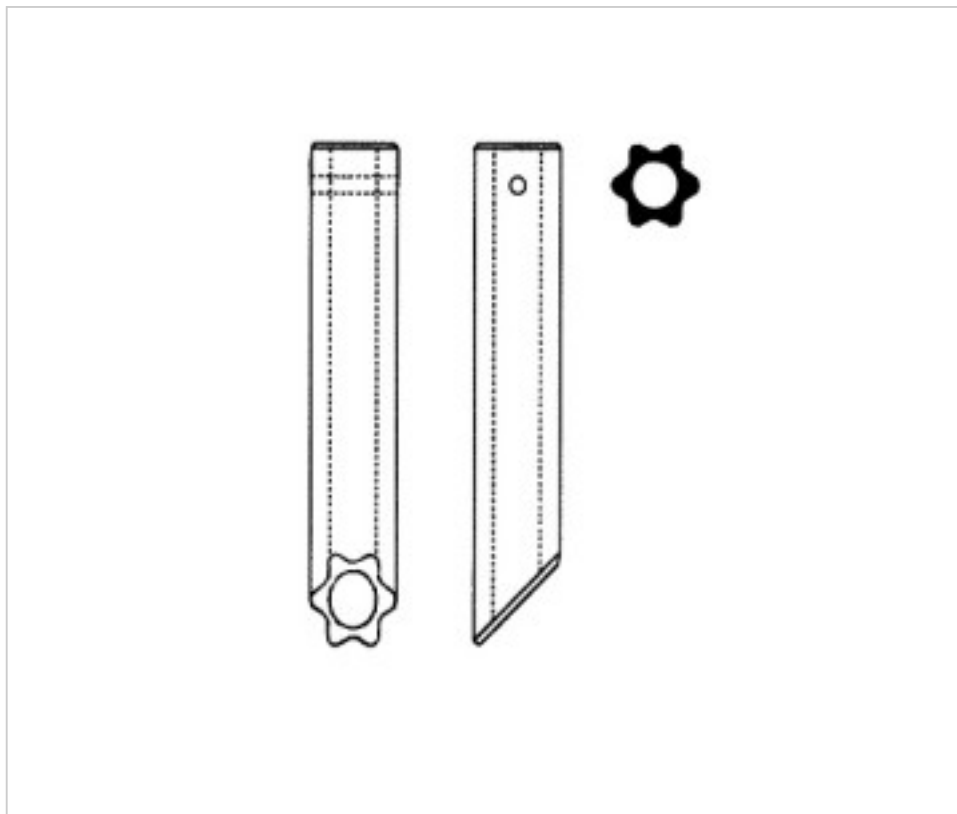

CRYSTAL FOR LAMPS > Scholer Crystal Austria > Schöler Accessories line
Bars

E145720

Flute 6 tips bar 9457 200mm diameter 21

March 04th, 2025, 06:58

PRICE

	Lot	P.V.P. excluding VAT
Pedido mínimo	100	6,60€

Continued on next page >>

CRYSTAL FOR LAMPS > Scholer Crystal Austria > Schöler Accessories line
Bars

E145720

Flute 6 tips bar 9457 200mm diameter 21

TECHNICAL SPECIFICATIONS

Weight: 250 Grams

Packging: Box 100 Units

OTHER FEATURES

Length (mm): 200

Diameter (mm): 21

Colour: Transparent