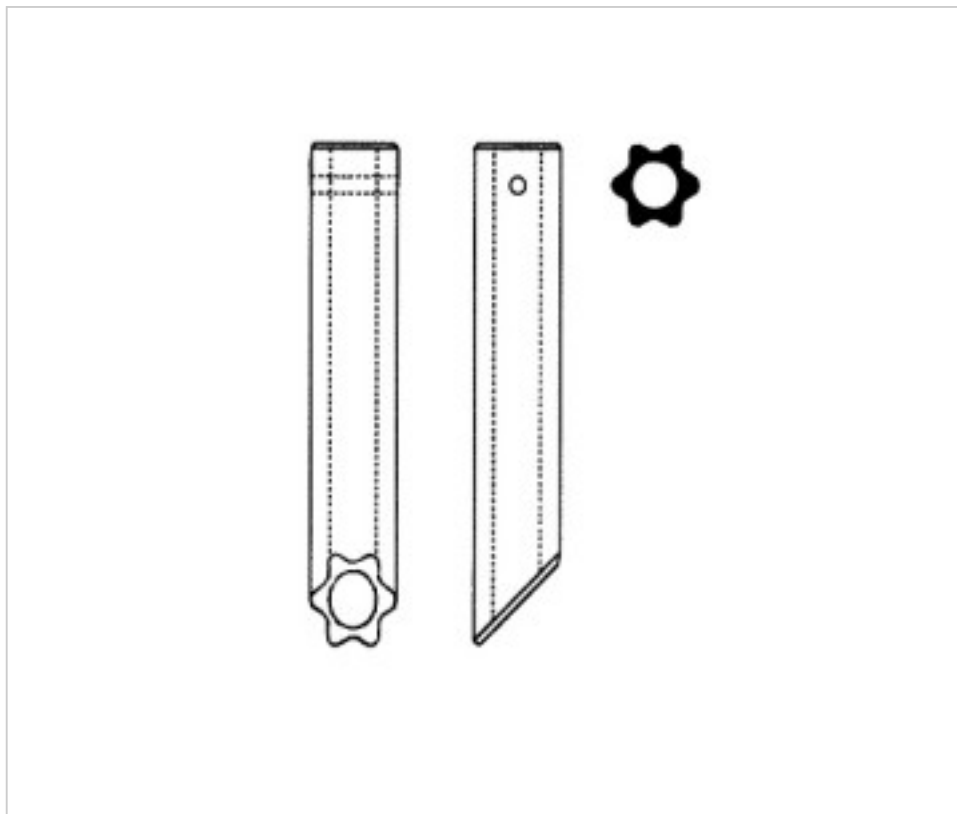

CRYSTAL FOR LAMPS > Scholer Crystal Austria > Schöler Accessories line  
Bars

E145720

Flute 6 tips bar 9457 200mm diameter 21

November 04th, 2024, 20:30

## PRICE

	Lot	P.V.P. excluding VAT
Pedido mínimo	100	6,03€

Continued on next page >>

CRYSTAL FOR LAMPS > Scholer Crystal Austria > Schöler Accessories line  
Bars

**E145720**

**Flute 6 tips bar 9457 200mm diameter 21**

## **OTHER FEATURES**

---

Length (mm): 200

Diameter (mm): 21

Colour: Transparent