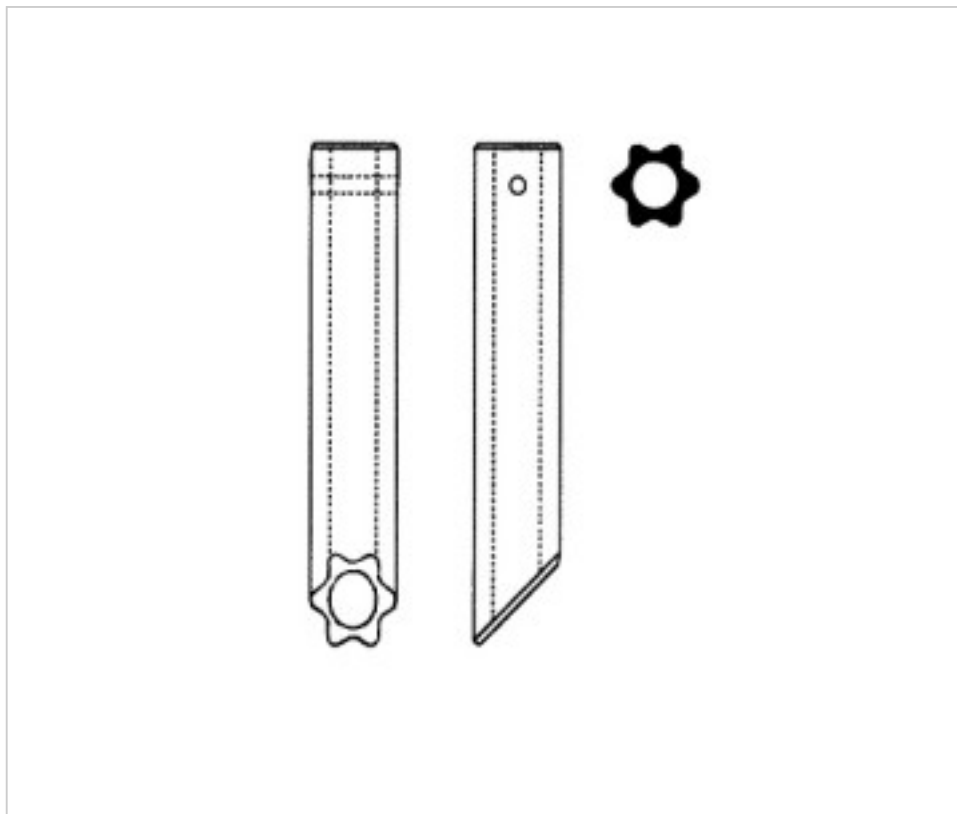

CRYSTAL FOR LAMPS > Scholer Crystal Austria > Schöler Accessories line
Bars

E145720

Flute 6 tips bar 9457 200mm diameter 21

February 01st, 2025, 20:36

PRICE

	Lot	P.V.P. excluding VAT
Pedido mínimo	100	6,60€

Continued on next page >>

CRYSTAL FOR LAMPS > Scholer Crystal Austria > Schöler Accessories line
Bars

E145720

Flute 6 tips bar 9457 200mm diameter 21

TECHNICAL SPECIFICATIONS

Weight: 250 Grams

Packging: Box 100 Units

OTHER FEATURES

Length (mm): 200

Diameter (mm): 21

Colour: Transparent