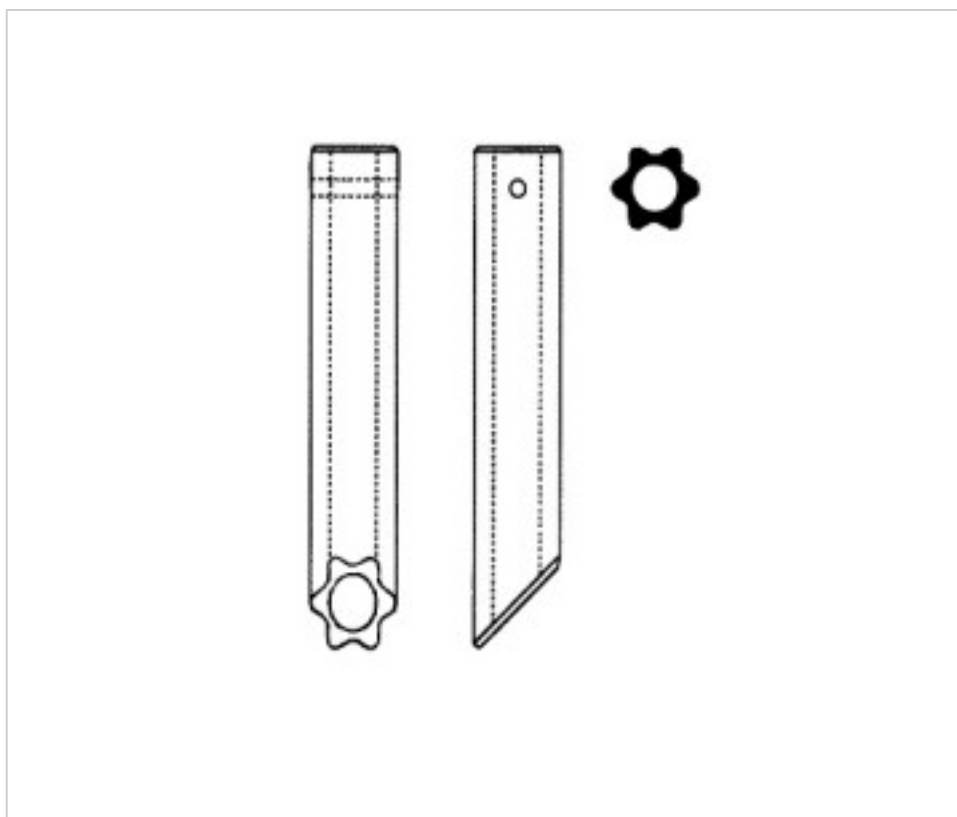

CRYSTAL FOR LAMPS > Scholer Crystal Austria > Schöler Accessories line
Bars

E145720

Flute 6 tips bar 9457 200mm diameter 21

August 24th, 2024, 15:01

PRICE

	Lot	P.V.P. excluding VAT
Pedido mínimo	100	6,03€

Continued on next page >>

CRYSTAL FOR LAMPS > Scholer Crystal Austria > Schöler Accessories line
Bars

E145720

Flute 6 tips bar 9457 200mm diameter 21

TECHNICAL SPECIFICATIONS

Weight: 250 Grams

Packging: Box 100 Units

OTHER FEATURES

Length (mm): 200

Diameter (mm): 21

Colour: Transparent