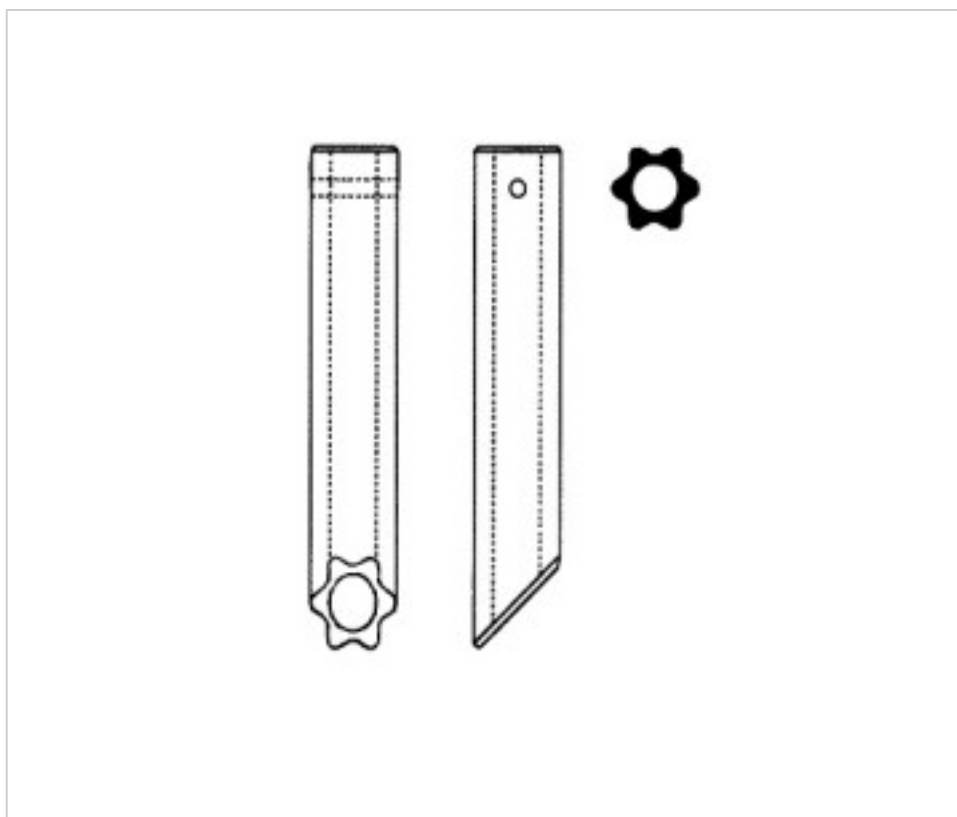

CRYSTAL FOR LAMPS > Scholer Crystal Austria > Schöler Accessories line
Bars

E145720

Flute 6 tips bar 9457 200mm diameter 21

April 05th, 2025, 05:22

PRICE

	Lot	P.V.P. excluding VAT
Pedido mínimo	100	6,60€

Continued on next page >>

CRYSTAL FOR LAMPS > Scholer Crystal Austria > Schöler Accessories line
Bars

E145720

Flute 6 tips bar 9457 200mm diameter 21

TECHNICAL SPECIFICATIONS

Weight: 250 Grams

Packging: Box 100 Units

OTHER FEATURES

Length (mm): 200

Diameter (mm): 21

Colour: Transparent