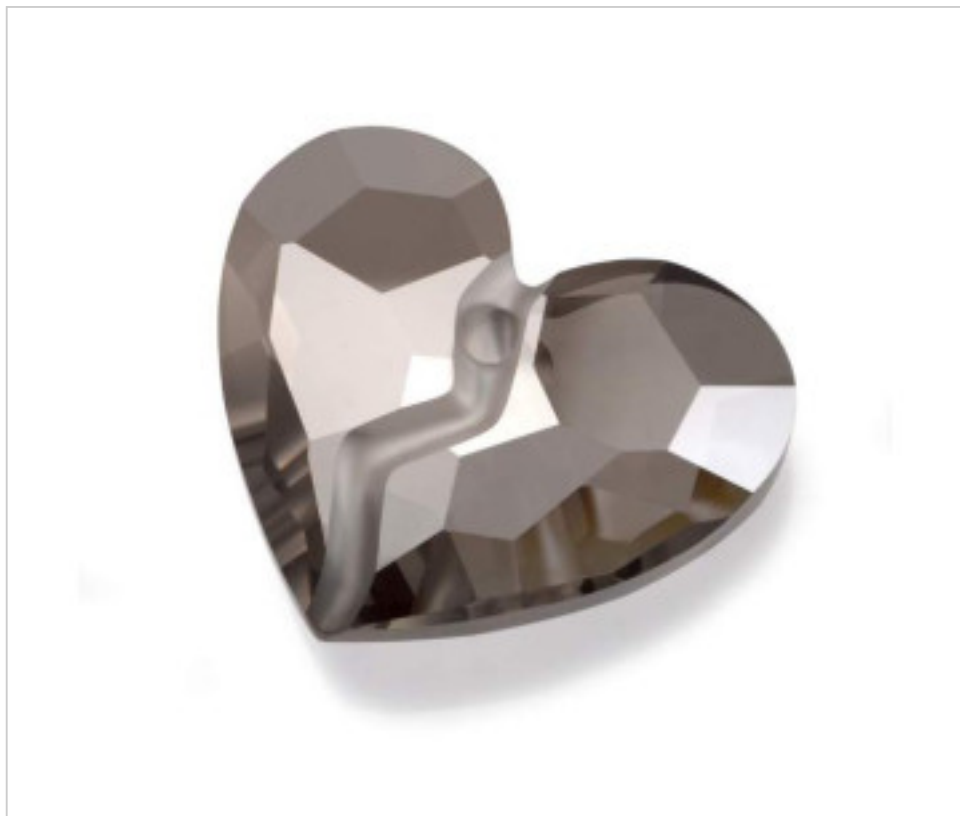

SWAROVSKI CRYSTAL > Swarovski Elements Fashion > Pendants
Pendants

PP6263.036.001A

FOREVER 6263 36mm Crystal Satin (001 SAT)

December 03rd, 2024, 18:43

PRICE

	Lot	P.V.P. excluding VAT
Pedido mínimo	6	18,07€

Continued on next page >>

SWAROVSKI CRYSTAL > Swarovski Elements Fashion > Pendants
Pendants

PP6263.036.001A

FOREVER 6263 36mm Crystal Satin (001 SAT)

TECHNICAL SPECIFICATIONS

Weight: 16 Grams

Packging: Box 6 Units