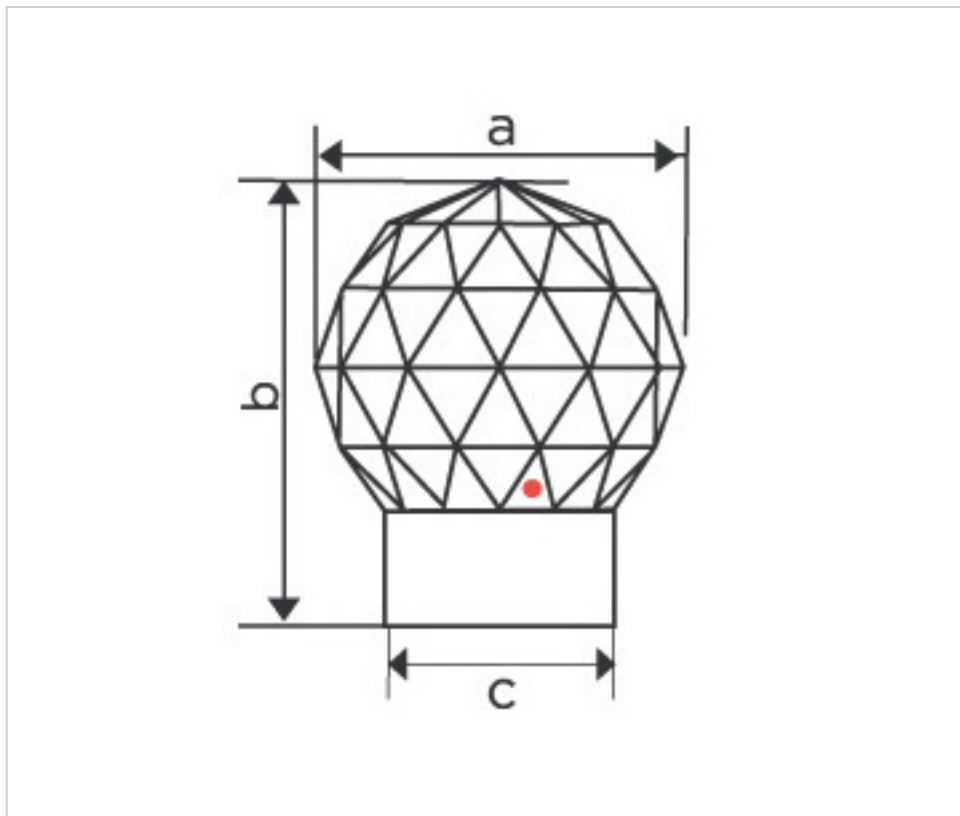

SWAROVSKI CRYSTAL > Strass Swarovski Crystal > Strass Swarovski for gluing  
Strass Swarovski Chatons

113737343 - 1072848

Globe Handle 7156/40mm 081 Gold

February 22nd, 2025, 08:40

**PRICE**

Lot	P.V.P. excluding VAT
1	59,65€
5	47,72€

Continued on next page >>

SWAROVSKI CRYSTAL > Strass Swarovski Crystal > Strass Swarovski for gluing  
Strass Swarovski Chatons

113737343 - 1072848

**Globe Handle 7156/40mm 081 Gold**

## NOTES

---

Gold-plated metal support. Measurements: 40mmx50mm (A = 40mm; B = 50mm; C = 25.5mm)

## DOCUMENTS

---

 [Globe Handle 7156/40mm 081 Gold](#)