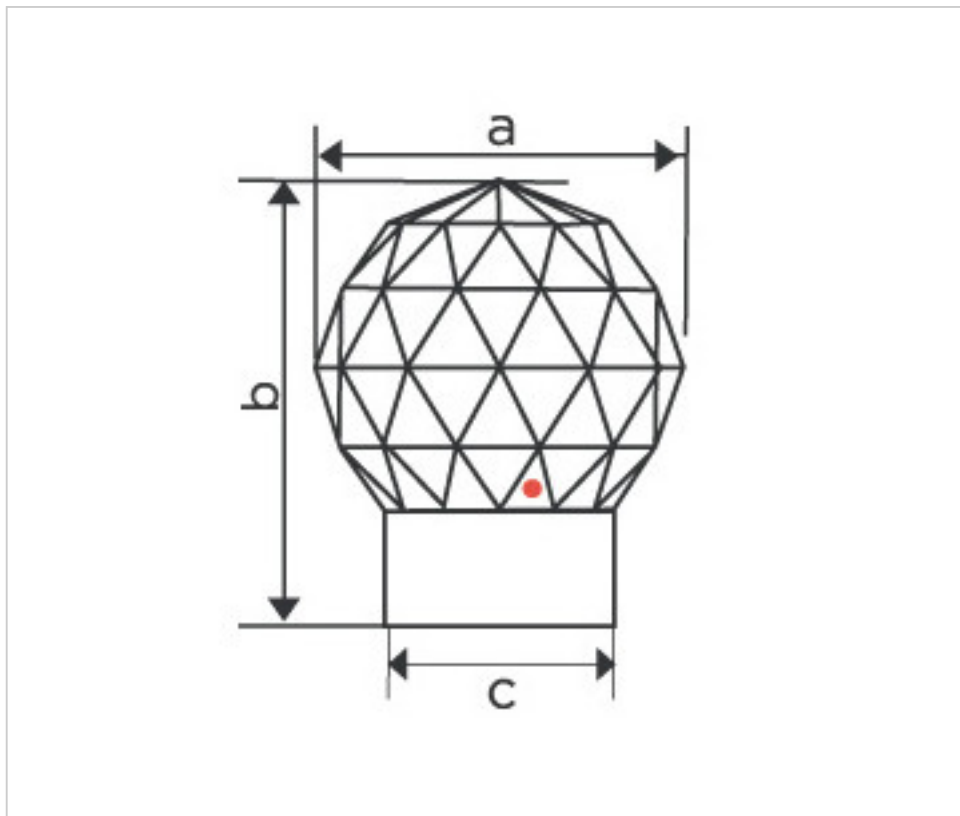

SWAROVSKI CRYSTAL > Strass Swarovski Crystal > Strass Swarovski for gluing
Strass Swarovski Chatons

113737343 - 1072848

Globe Handle 7156/40mm 081 Gold

November 23rd, 2024, 09:15

PRICE

Lot	P.V.P. excluding VAT
1	59,65€
5	47,72€

Continued on next page >>

SWAROVSKI CRYSTAL > Strass Swarovski Crystal > Strass Swarovski for gluing
Strass Swarovski Chatons

113737343 - 1072848

Globe Handle 7156/40mm 081 Gold

TECHNICAL SPECIFICATIONS

Weight: 153 Grams

Packging: Box 5 Units

NOTES

Gold-plated metal support. Measurements: 40mmx50mm (A = 40mm; B = 50mm; C = 25.5mm)

DOCUMENTS

 [Globe Handle 7156/40mm 081 Gold](#)