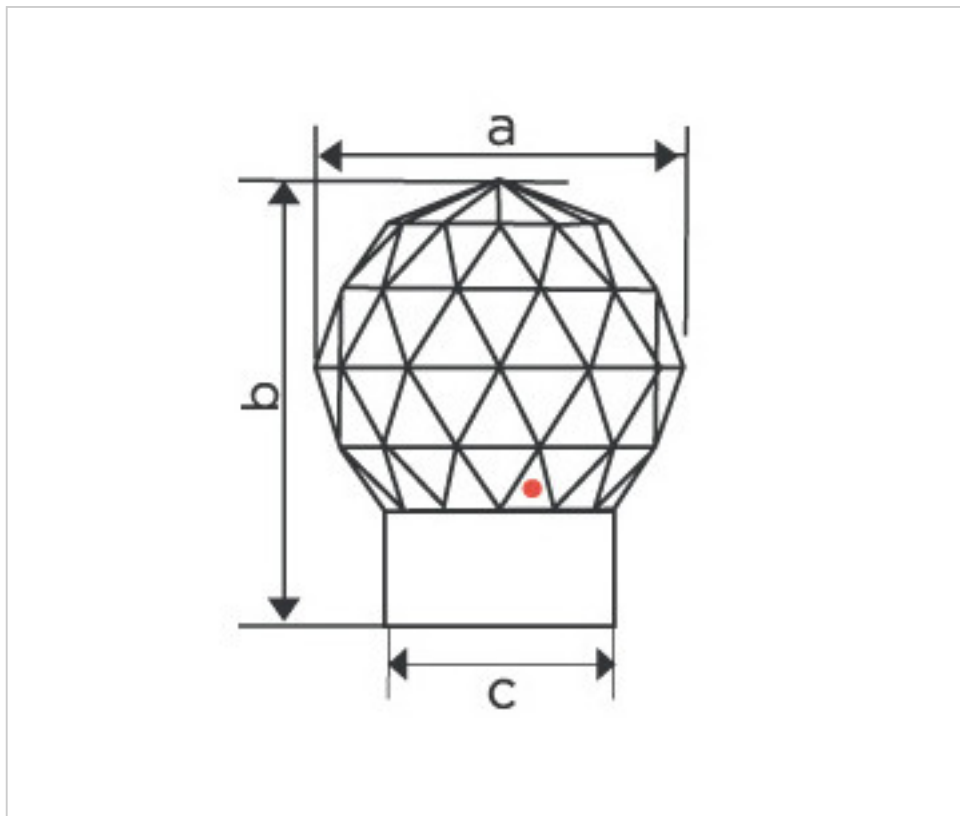

SWAROVSKI CRYSTAL > Strass Swarovski Crystal > Strass Swarovski for gluing
Strass Swarovski Chatons

113737343 - 1072848

Globe Handle 7156/40mm 081 Gold

April 05th, 2025, 12:20

PRICE

Lot	P.V.P. excluding VAT
1	59,65€
5	47,72€

Continued on next page >>

SWAROVSKI CRYSTAL > Strass Swarovski Crystal > Strass Swarovski for gluing
Strass Swarovski Chatons

113737343 - 1072848

Globe Handle 7156/40mm 081 Gold

TECHNICAL SPECIFICATIONS

Weight: 153 Grams

Packging: Box 5 Units

NOTES

Gold-plated metal support. Measurements: 40mmx50mm (A = 40mm; B = 50mm; C = 25.5mm)

DOCUMENTS

 [Globe Handle 7156/40mm 081 Gold](#)