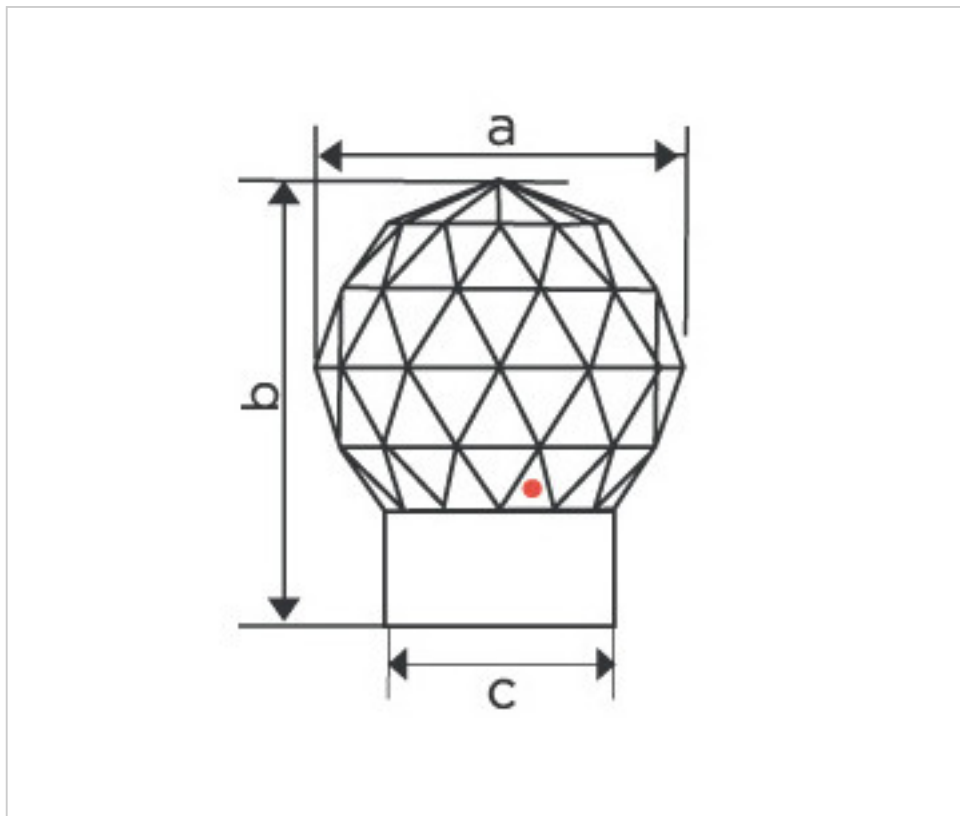

SWAROVSKI CRYSTAL > Strass Swarovski Crystal > Strass Swarovski for gluing
Strass Swarovski Chatons

113737343 - 1072848

Globe Handle 7156/40mm 081 Gold

January 22nd, 2025, 01:06

PRICE

Lot	P.V.P. excluding VAT
1	59,65€
5	47,72€

Continued on next page >>

SWAROVSKI CRYSTAL > Strass Swarovski Crystal > Strass Swarovski for gluing
Strass Swarovski Chatons

113737343 - 1072848

Globe Handle 7156/40mm 081 Gold

TECHNICAL SPECIFICATIONS

Weight: 153 Grams

Packging: Box 5 Units

NOTES

Gold-plated metal support. Measurements: 40mmx50mm (A = 40mm; B = 50mm; C = 25.5mm)

DOCUMENTS

 [Globe Handle 7156/40mm 081 Gold](#)