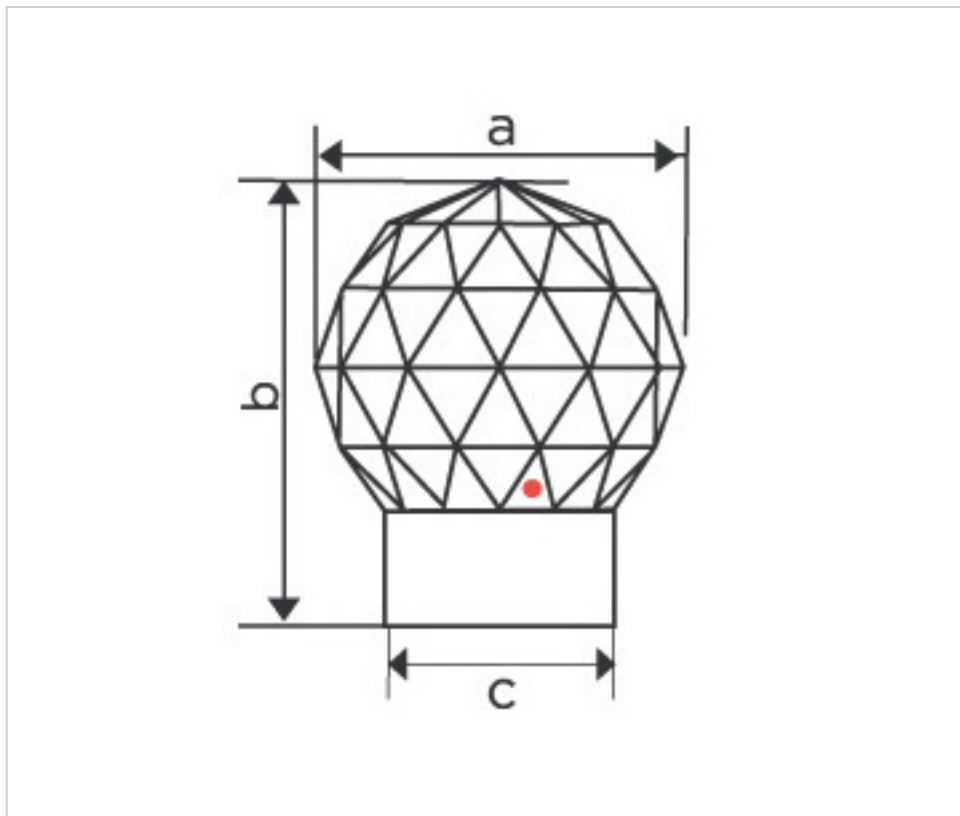

SWAROVSKI CRYSTAL > Strass Swarovski Crystal > Strass Swarovski for gluing
Strass Swarovski Chatons

113737351

GLOB HANDLE 9376/035/001 50mm Chrome

December 03rd, 2024, 18:45

Continued on next page >>

SWAROVSKI CRYSTAL > Strass Swarovski Crystal > Strass Swarovski for gluing
Strass Swarovski Chatons

113737351

GLOB HANDLE 9376/035/001 50mm Chrome

TECHNICAL SPECIFICATIONS

Weight: 278 Grams

Packging: Box 5 Units

DOCUMENTS

 [GLOB HANDLE 9376/035/001 50mm Chrome](#)