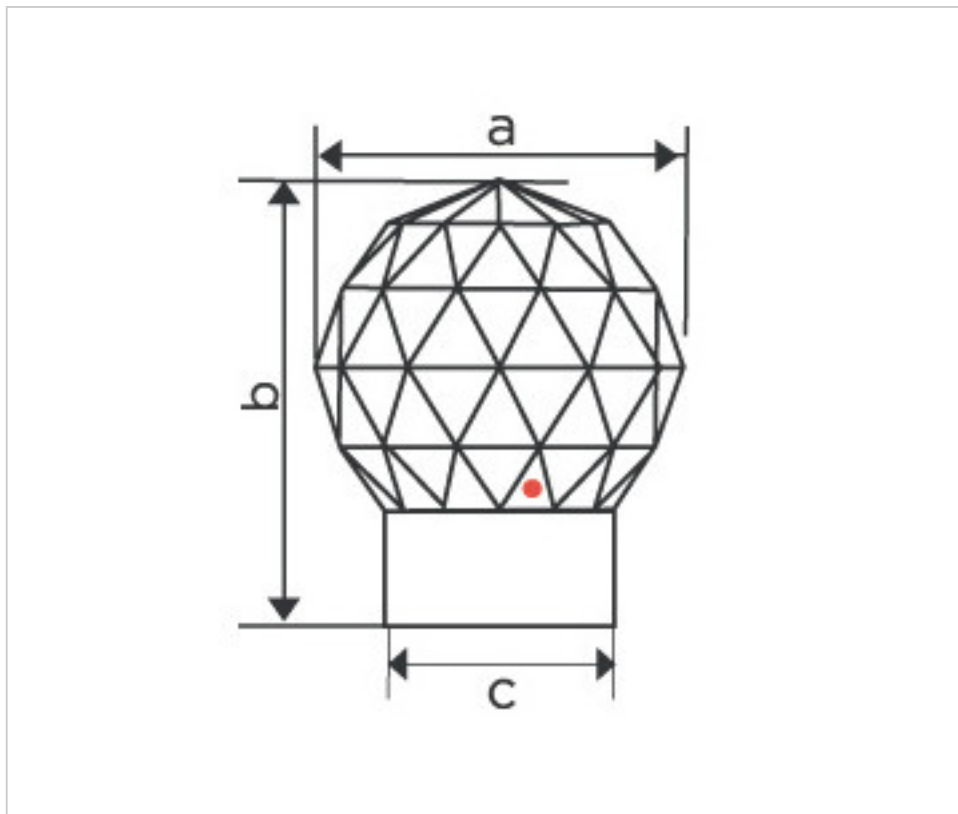

SWAROVSKI CRYSTAL > Strass Swarovski Crystal > Strass Swarovski for gluing
Strass Swarovski Chatons

113737351

GLOB HANDLE 9376/035/001 50mm Chrome

February 01st, 2025, 19:41

Continued on next page >>

SWAROVSKI CRYSTAL > Strass Swarovski Crystal > Strass Swarovski for gluing
Strass Swarovski Chatons

113737351

GLOB HANDLE 9376/035/001 50mm Chrome

TECHNICAL SPECIFICATIONS

Weight: 278 Grams

Packging: Box 5 Units

NOTES

Chrome Support. Measurements: A=50mm; B=59.5mm; C=31.5mm.

DOCUMENTS

 [GLOB HANDLE 9376/035/001 50mm Chrome](#)