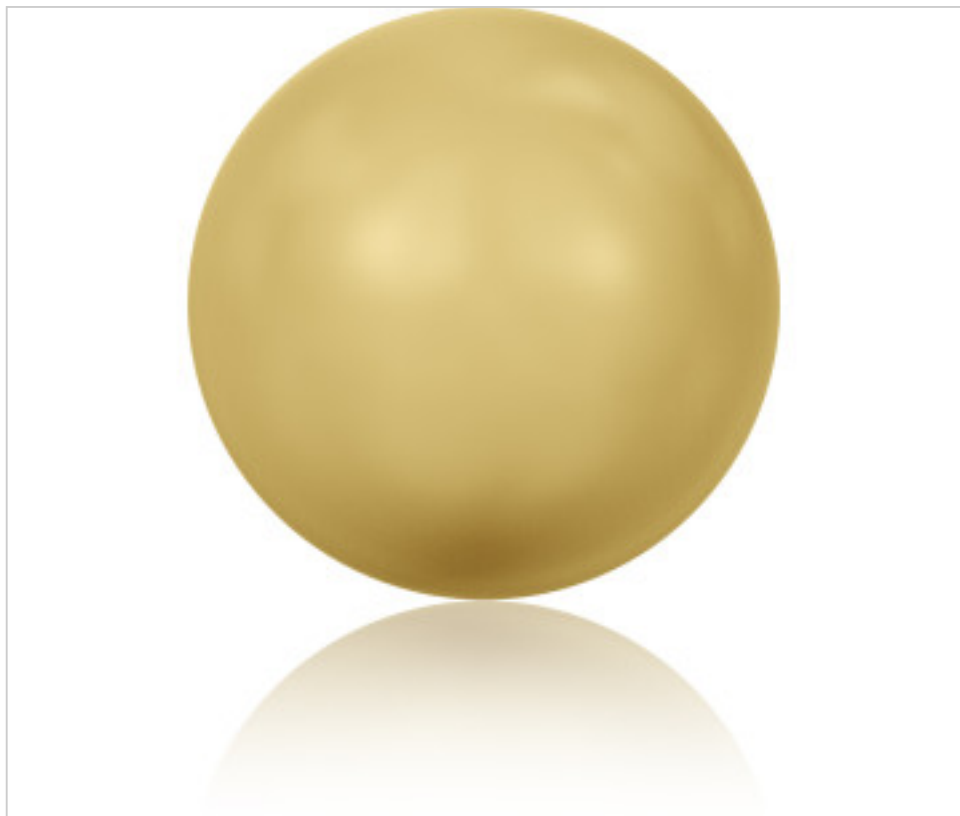

SWAROVSKI CRYSTAL > Swarovski Elements Fashion > Crystal Pearls
5810 Round Pearl

PC5810.008.296 - 264874

5810 8mm Crystal Gold Pearl (001 296)

April 05th, 2025, 13:23

DESCRIPTION

Swarovski 5810 8mm Gold Pearl pass-through pearl. Drill 0.90mm (+/-0.1mm)

PRICE

	Lot	P.V.P. excluding VAT
Pedido mínimo	250	0,1607€

Continued on next page >>

SWAROVSKI CRYSTAL > Swarovski Elements Fashion > Crystal Pearls
5810 Round Pearl

PC5810.008.296 - 264874

5810 8mm Crystal Gold Pearl (001 296)

TECHNICAL SPECIFICATIONS

Weight: 1 Grams

Packging: Box 250 Units

OTHER FEATURES

Size: 8 mm

Colour: Crystal

Color effect: Gold Pearl

DOCUMENTS