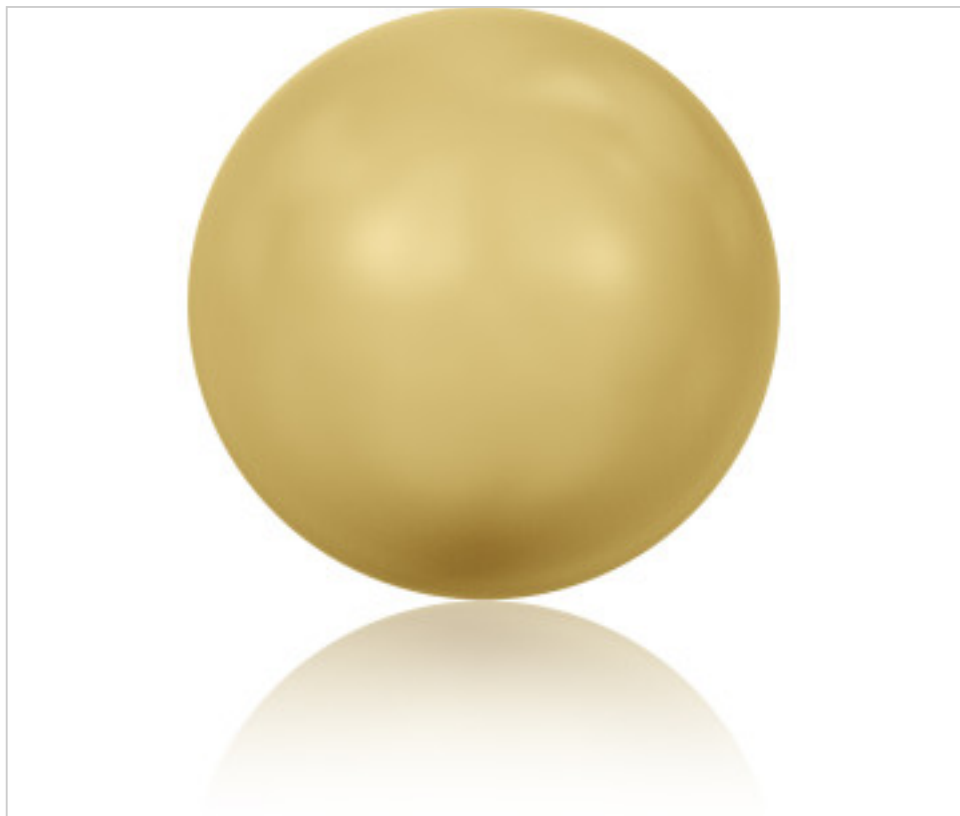

SWAROVSKI CRYSTAL > Swarovski Elements Fashion > Crystal Pearls
5810 Round Pearl

PC5810.008.296 - 264874

5810 8mm Crystal Gold Pearl (001 296)

October 02nd, 2024, 03:26

DESCRIPTION

Swarovski 5810 8mm Gold Pearl pass-through pearl. Drill 0.90mm (+/-0.1mm)

PRICE

	Lot	P.V.P. excluding VAT
Pedido mínimo	250	0,1507€

Continued on next page >>

SWAROVSKI CRYSTAL > Swarovski Elements Fashion > Crystal Pearls
5810 Round Pearl

PC5810.008.296 - 264874

5810 8mm Crystal Gold Pearl (001 296)

TECHNICAL SPECIFICATIONS

Weight: 1 Grams

Packging: Box 250 Units

OTHER FEATURES

Size: 8 mm

Colour: Crystal

Color effect: Gold Pearl

DOCUMENTS