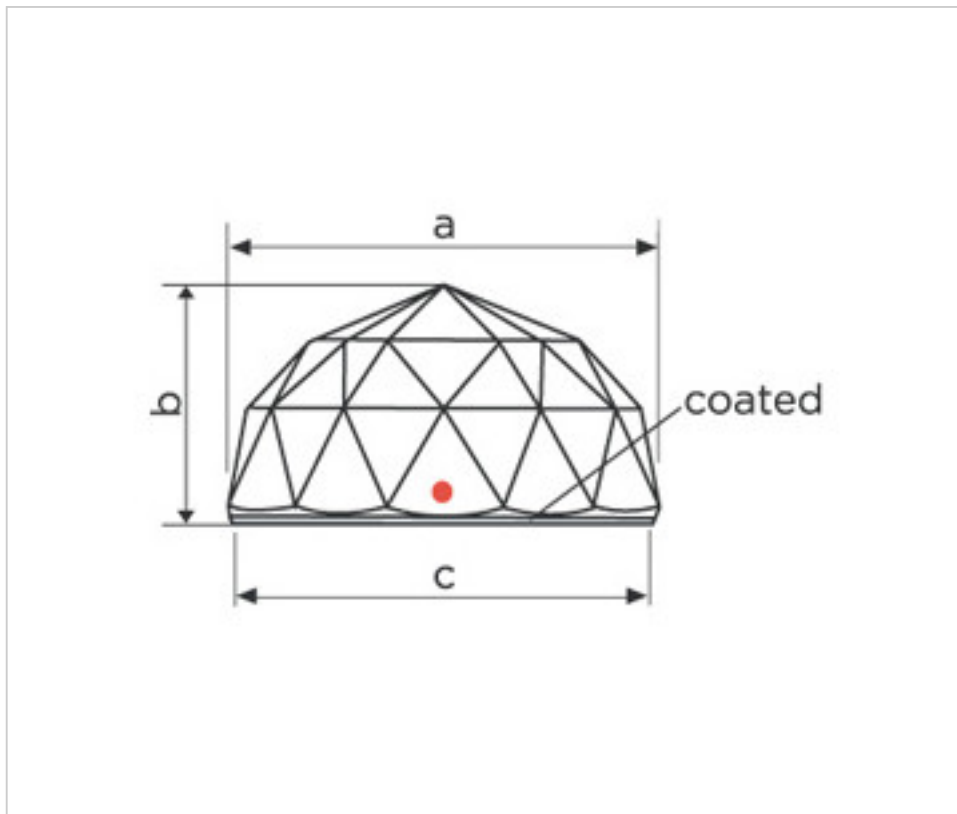

SWAROVSKI CRYSTAL > Strass Swarovski Crystal > Strass Swarovski for gluing
Strass Crystal with CAL coating for gluing

110855054 - 1067354

Half-ball 7120/50mm classic cut CAL'V'SI Swarovski Crystal

April 04th, 2025, 00:16

Half-ball 7120/50mm classic cut CAL'V'SI Swarovski Crystal

TECHNICAL SPECIFICATIONS

Weight: 96 Grams

Packging: Box 24 Units

NOTES

Effect CAL V SI for gluing A=49,6mm (+/-0,3mm) B=26,3mm (+/-0,3mm) C=48mm (+/-0,3mm)

OTHER FEATURES

Diameter (mm): 50

Colour: Transparent

DOCUMENTS

 [Half-ball 7120/50mm classic cut CAL"V"SI Swarovski Crystal](#)