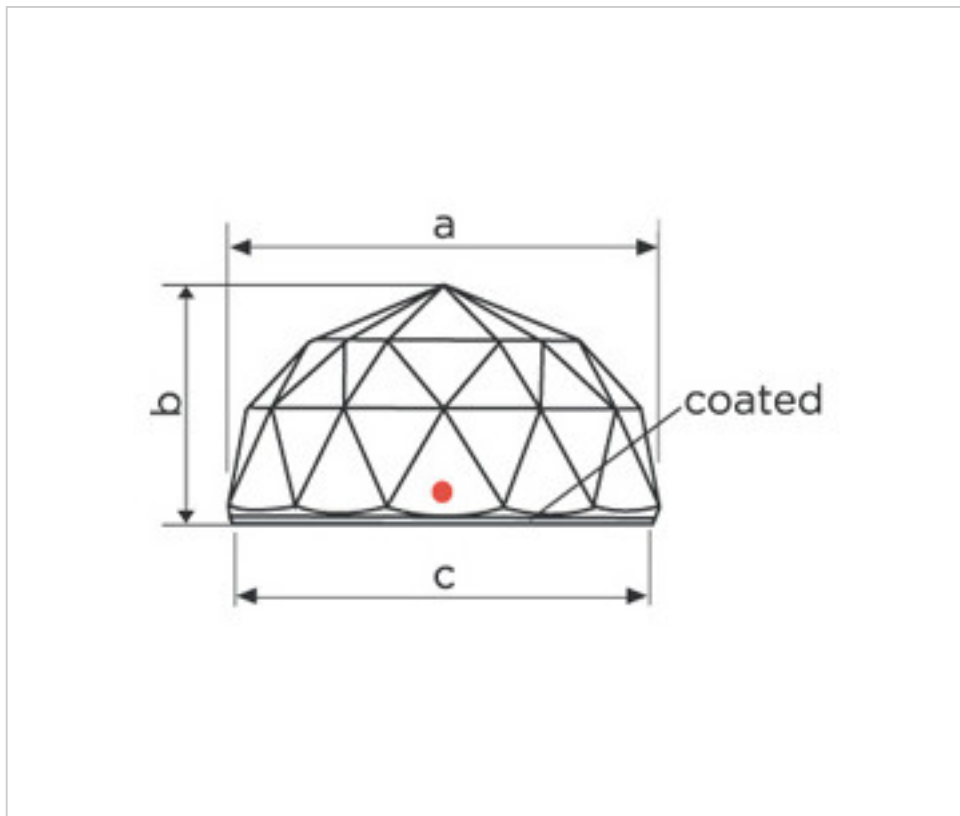

SWAROVSKI CRYSTAL > Strass Swarovski Crystal > Strass Swarovski for gluing
Strass Crystal with CAL coating for gluing

110855054 - 1067354

Half-ball 7120/50mm classic cut CAL'V'SI Swarovski Crystal

February 22nd, 2025, 08:54

Half-ball 7120/50mm classic cut CAL'V'SI Swarovski Crystal

TECHNICAL SPECIFICATIONS

Weight: 96 Grams

Packging: Box 24 Units

NOTES

Effect CAL V SI for gluing A=49,6mm (+/-0,3mm) B=26,3mm (+/-0,3mm) C=48mm (+/-0,3mm)

OTHER FEATURES

Diameter (mm): 50

Colour: Transparent

DOCUMENTS

 [Half-ball 7120/50mm classic cut CAL"V"SI Swarovski Crystal](#)