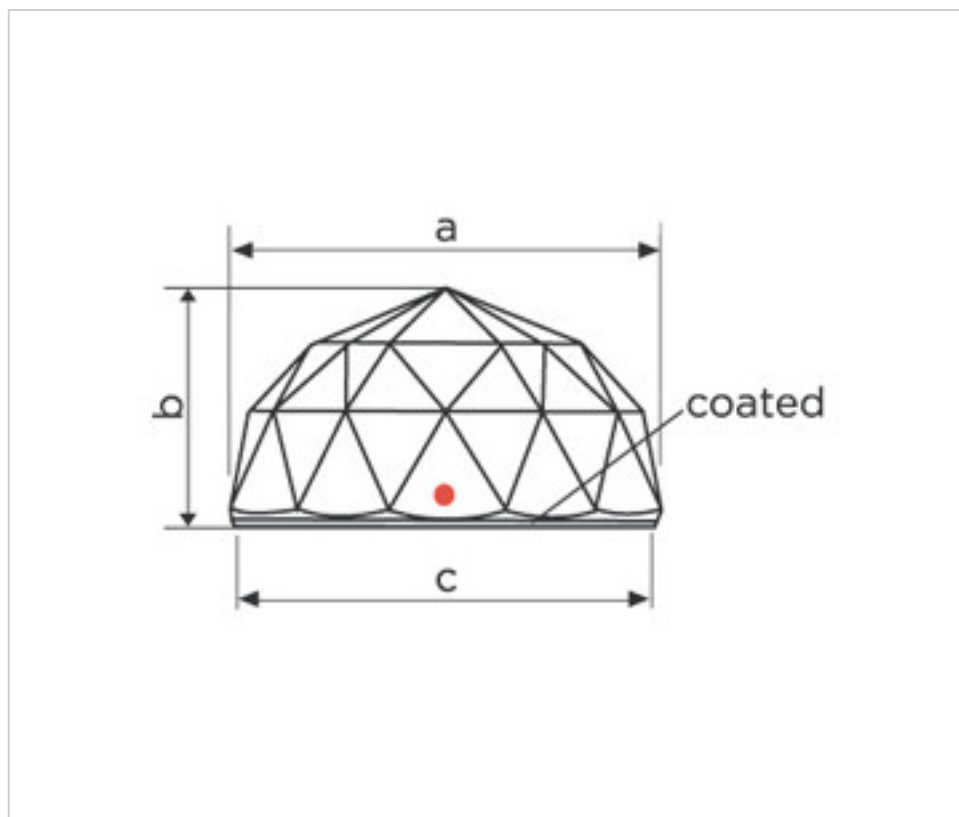

SWAROVSKI CRYSTAL > Strass Swarovski Crystal > Strass Swarovski for gluing
Strass Crystal with CAL coating for gluing

110855054 - 1067354

Half-ball 7120/50mm classic cut CAL'V'SI Swarovski Crystal

January 22nd, 2025, 01:00

Half-ball 7120/50mm classic cut CAL'V'SI Swarovski Crystal

TECHNICAL SPECIFICATIONS

Weight: 96 Grams

Packging: Box 24 Units

NOTES

Effect CAL V SI for gluing A=49,6mm (+/-0,3mm) B=26,3mm (+/-0,3mm) C=48mm (+/-0,3mm)

OTHER FEATURES

Diameter (mm): 50

Colour: Transparent

DOCUMENTS

 [Half-ball 7120/50mm classic cut CAL"V"SI Swarovski Crystal](#)