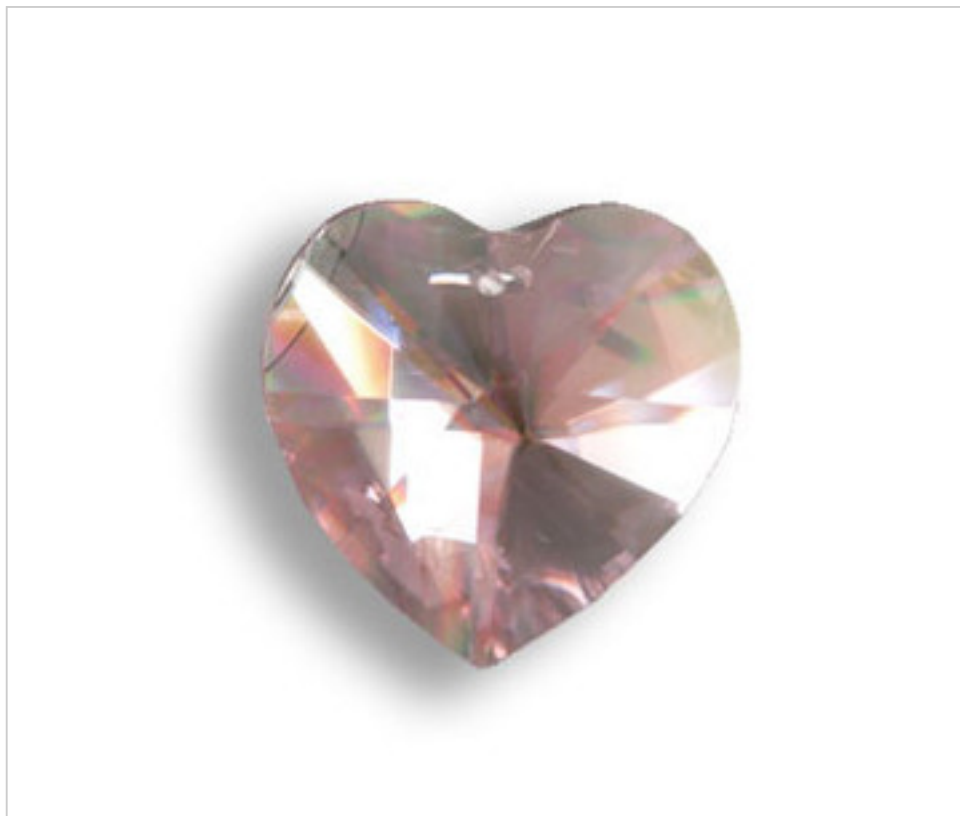

CRYSTAL FOR LAMPS > Scholer Crystal Austria > Schöler Basic Line  
Plain Pendants

D91142P

Heart 41 14/25mm Rosalin

February 22nd, 2025, 09:11

D91142P

Heart 4114/25mm Rosalin

## OTHER FEATURES

---

Length (mm): 25

Colour: Rosalin