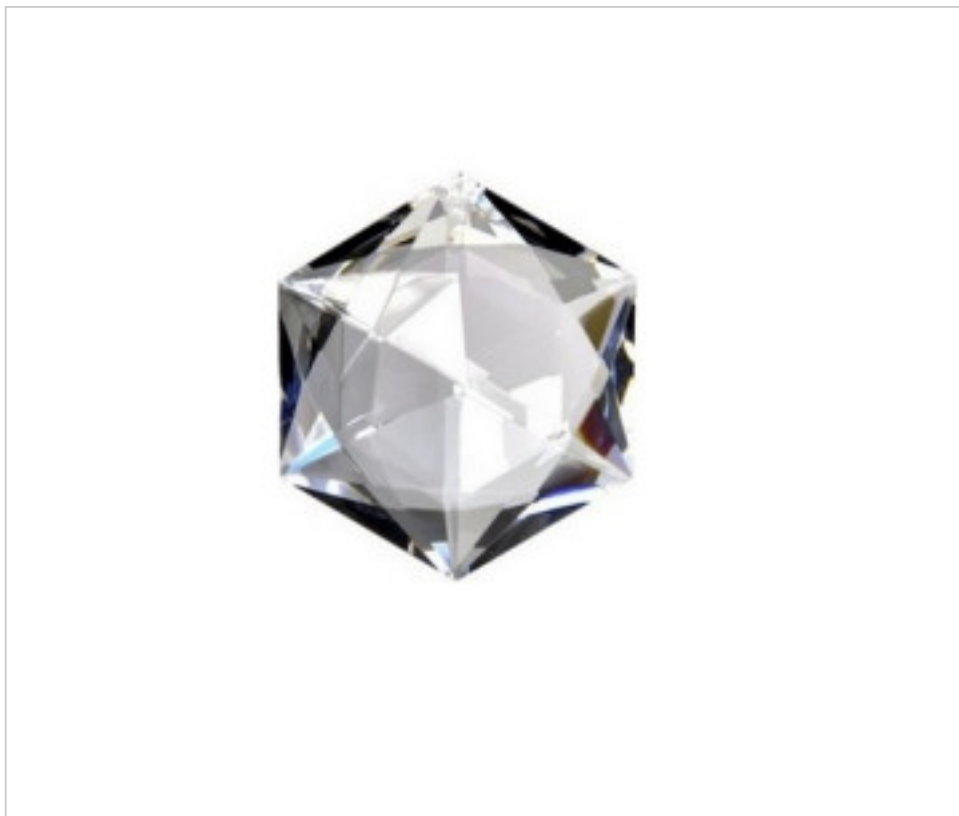

CRYSTAL FOR LAMPS > Scholer Crystal Austria > Schöler Fantastic Line  
Fantastic Pendants

D922150

Hexagon 3221 50mm crystal

January 30th, 2025, 07:11

## PRICE

	Lot	P.V.P. excluding VAT
Pedido mínimo	30	4,00€

Continued on next page >>

CRYSTAL FOR LAMPS > Scholer Crystal Austria > Schöler Fantastic Line  
Fantastic Pendants

D922150

Hexagon 3221 50mm crystal

## OTHER FEATURES

---

Diameter (mm): 50

Colour: Transparent