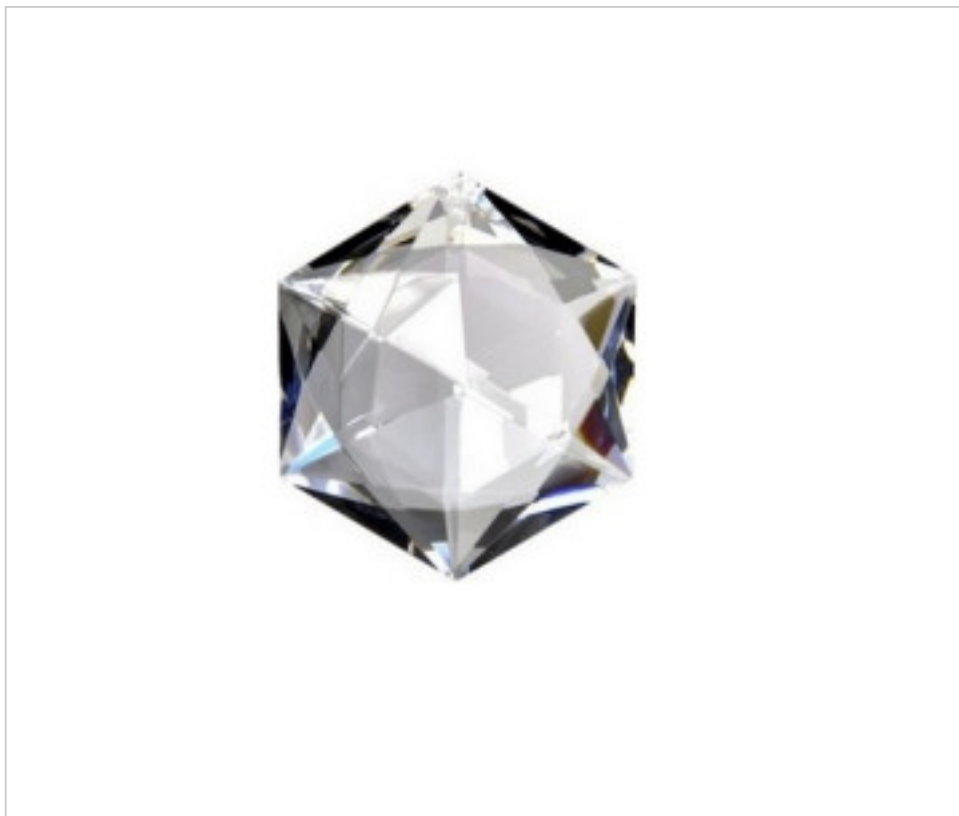

CRYSTAL FOR LAMPS > Scholer Crystal Austria > Schöler Fantastic Line
Fantastic Pendants

D922150

Hexagon 3221 50mm crystal

December 22nd, 2024, 03:34

PRICE

	Lot	P.V.P. excluding VAT
Pedido mínimo	30	3,65€

Continued on next page >>

CRYSTAL FOR LAMPS > Scholer Crystal Austria > Schöler Fantastic Line
Fantastic Pendants

D922150

Hexagon 3221 50mm crystal

TECHNICAL SPECIFICATIONS

Weight: 64 Grams

Packging: Box 30 Units

OTHER FEATURES

Diameter (mm): 50

Colour: Transparent

DOCUMENTS

 [Hexagon 3221 50mm crystal](#)