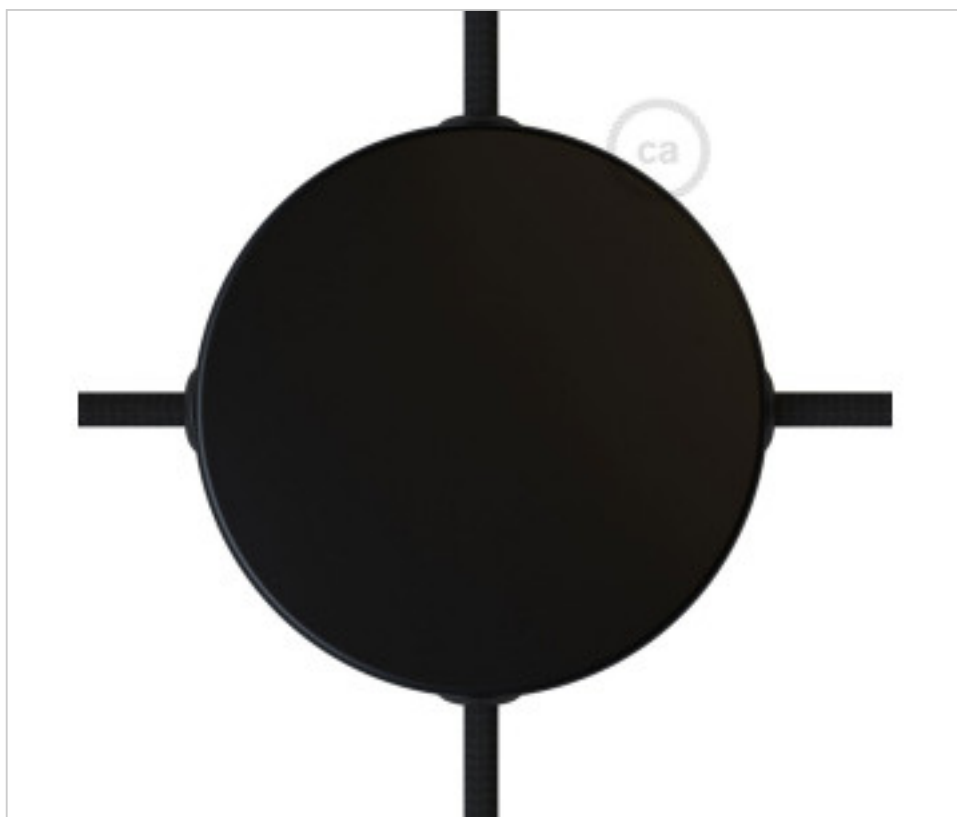

METALLIC ACCESORIES > Ceiling Roses KIT > Metal Ceiling Roses KIT
Metal Round Ceiling Roses 4 side holes

CDKRM12SF4LVN

KIT Junction Box metal D120 4 Holes side Black

March 10th, 2025, 04:24

DESCRIPTION

<iframe width="360" height="315" src="https://www.youtube.com/embed/uGgobTuzcd8" frameborder="0" allow="accelerometer; autoplay; encrypted-media; gyroscope; picture-in-picture" allowfullscreen></iframe>

PRICE

	Lot	P.V.P. excluding VAT
	1	5,38€
	5	5,12€
	10	4,88€

Continued on next page >>

METALLIC ACCESORIES > Ceiling Roses KIT > Metal Ceiling Roses KIT
Metal Round Ceiling Roses 4 side holes

CDKRM12SF4LVN

KIT Junction Box metal D120 4 Holes side Black

TECHNICAL SPECIFICATIONS

Weight: 184 Grams

NOTES

Connection box. Includes fixing elements.

OTHER FEATURES

High (mm): 25

Diameter (mm): 120