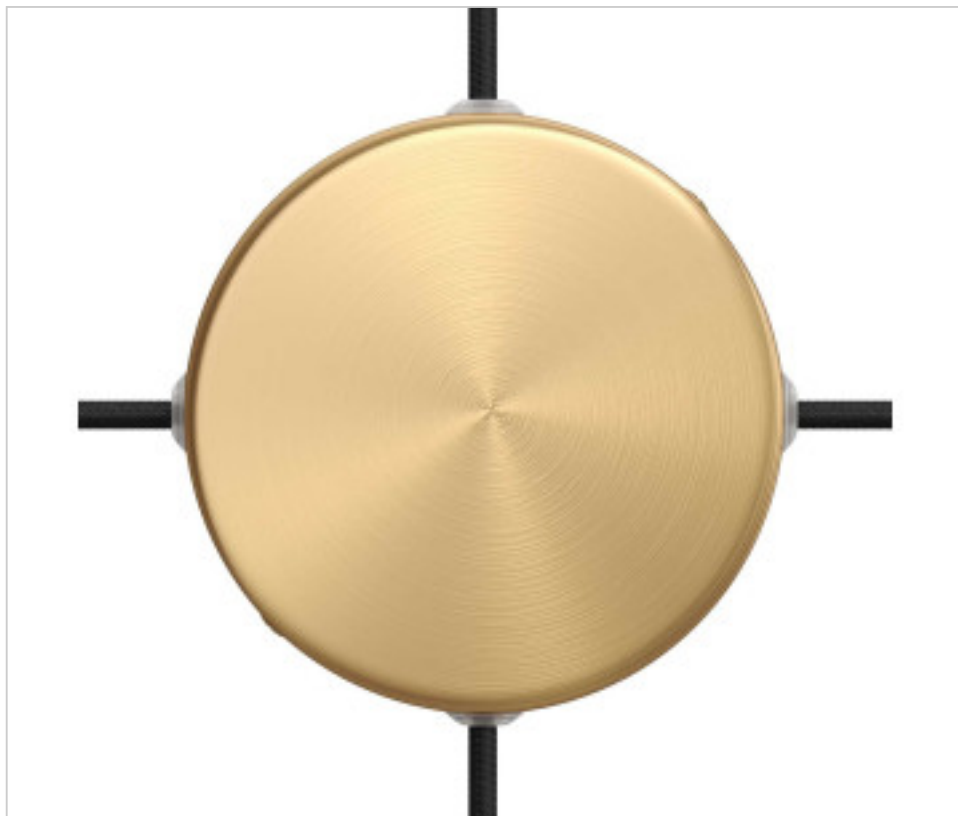

METALLIC ACCESORIES > Ceiling Roses KIT > Metal Ceiling Roses KIT
Metal Round Ceiling Roses 4 side holes

CDKRM12SF4LOTS

KIT Junction Box metal D120 4 Holes side Bronze Satin

December 04th, 2024, 09:15

DESCRIPTION

<iframe width="360" height="315" src="https://www.youtube.com/embed/uGgobTuzcd8" frameborder="0" allow="accelerometer; autoplay; encrypted-media; gyroscope; picture-in-picture" allowfullscreen></iframe>

PRICE

	Lot	P.V.P. excluding VAT
	1	9,52€
	5	9,06€
	10	8,65€

Continued on next page >>

METALLIC ACCESORIES > Ceiling Roses KIT > Metal Ceiling Roses KIT
Metal Round Ceiling Roses 4 side holes

CDKRM12SF4LOTS

KIT Junction Box metal D120 4 Holes side Bronze Satin

TECHNICAL SPECIFICATIONS

Weight: 184 Grams

NOTES

Connection box. Includes fixing elements.

OTHER FEATURES

High (mm): 25

Diameter (mm): 120