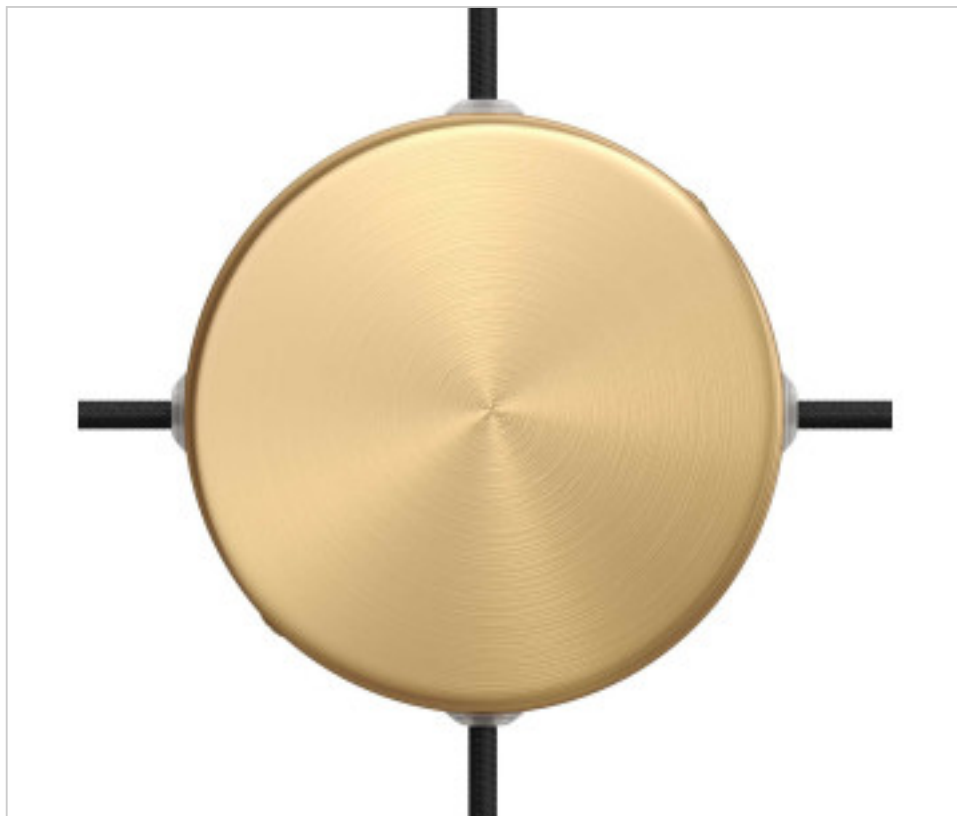

METALLIC ACCESORIES > Ceiling Roses KIT > Metal Ceiling Roses KIT
Metal Round Ceiling Roses 4 side holes

CDKRM12SF4LOTS

KIT Junction Box metal D120 4 Holes side Bronze Satin

January 07th, 2025, 02:06

DESCRIPTION

<iframe width="360" height="315" src="https://www.youtube.com/embed/uGgobTuzcd8" frameborder="0" allow="accelerometer; autoplay; encrypted-media; gyroscope; picture-in-picture" allowfullscreen></iframe>

PRICE

	Lot	P.V.P. excluding VAT
	1	9,52€
	5	9,06€
	10	8,65€

Continued on next page >>

METALLIC ACCESORIES > Ceiling Roses KIT > Metal Ceiling Roses KIT
Metal Round Ceiling Roses 4 side holes

CDKRM12SF4LOTS

KIT Junction Box metal D120 4 Holes side Bronze Satin

TECHNICAL SPECIFICATIONS

Weight: 184 Grams

NOTES

Connection box. Includes fixing elements.

OTHER FEATURES

High (mm): 25

Diameter (mm): 120