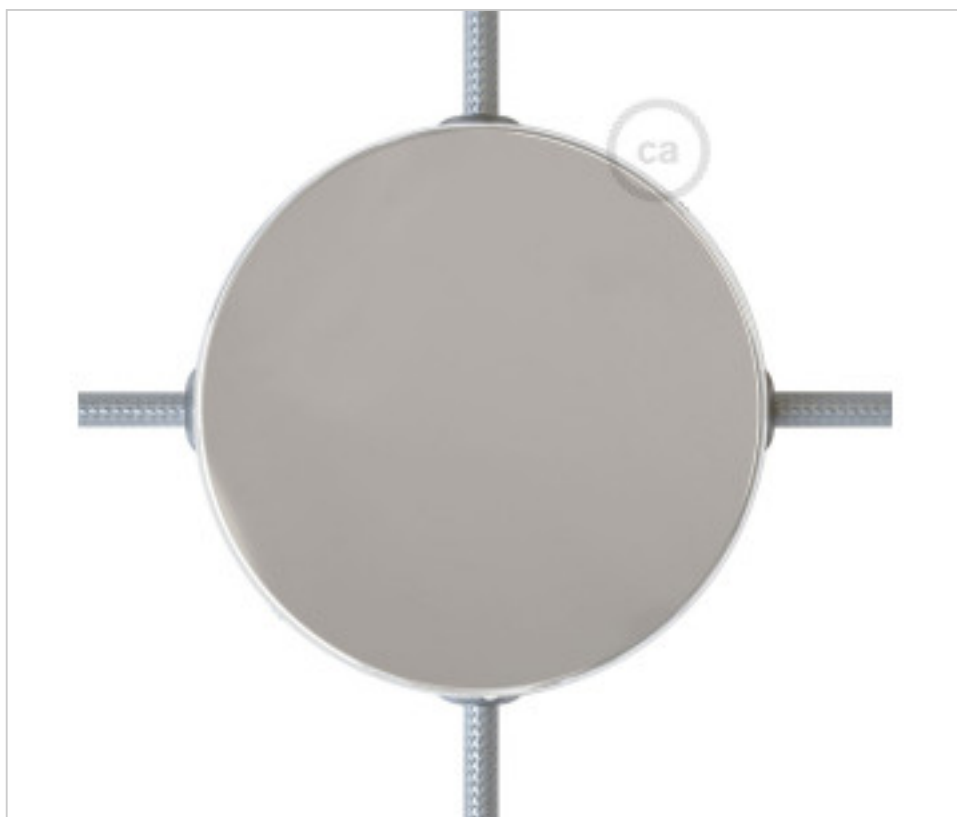

METALLIC ACCESORIES > Ceiling Roses KIT > Metal Ceiling Roses KIT
Metal Round Ceiling Roses 4 side holes

CDKRM12SF4LCR

KIT Junction Box metal D120 4 Holes side chrome

March 10th, 2025, 04:01

DESCRIPTION

<iframe width="360" height="315" src="https://www.youtube.com/embed/uGgobTuzcd8" frameborder="0" allow="accelerometer; autoplay; encrypted-media; gyroscope; picture-in-picture" allowfullscreen></iframe>

PRICE

	Lot	P.V.P. excluding VAT
	1	7,45€
	5	7,10€
	10	6,76€

Continued on next page >>

METALLIC ACCESORIES > Ceiling Roses KIT > Metal Ceiling Roses KIT
Metal Round Ceiling Roses 4 side holes

CDKRM12SF4LCR

KIT Junction Box metal D120 4 Holes side chrome

TECHNICAL SPECIFICATIONS

Weight: 184 Grams

NOTES

Connection box. Includes fixing elements.

OTHER FEATURES

High (mm): 25

Diameter (mm): 120