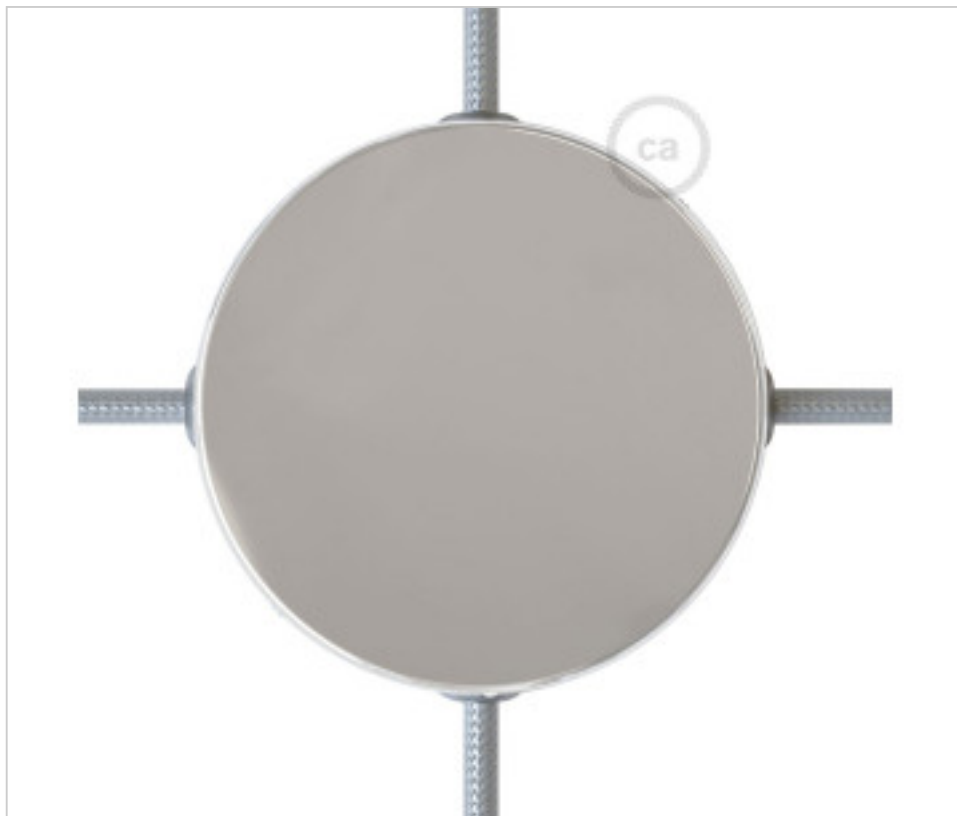

METALLIC ACCESORIES > Ceiling Roses KIT > Metal Ceiling Roses KIT  
Metal Round Ceiling Roses 4 side holes

### KIT Junction Box metal D120 4 Holes side chrome

January 07th, 2025, 02:13

**KIT Junction Box metal D120 4 Holes side chrome**

## **OTHER FEATURES**

---

High (mm): 25

Diameter (mm): 120