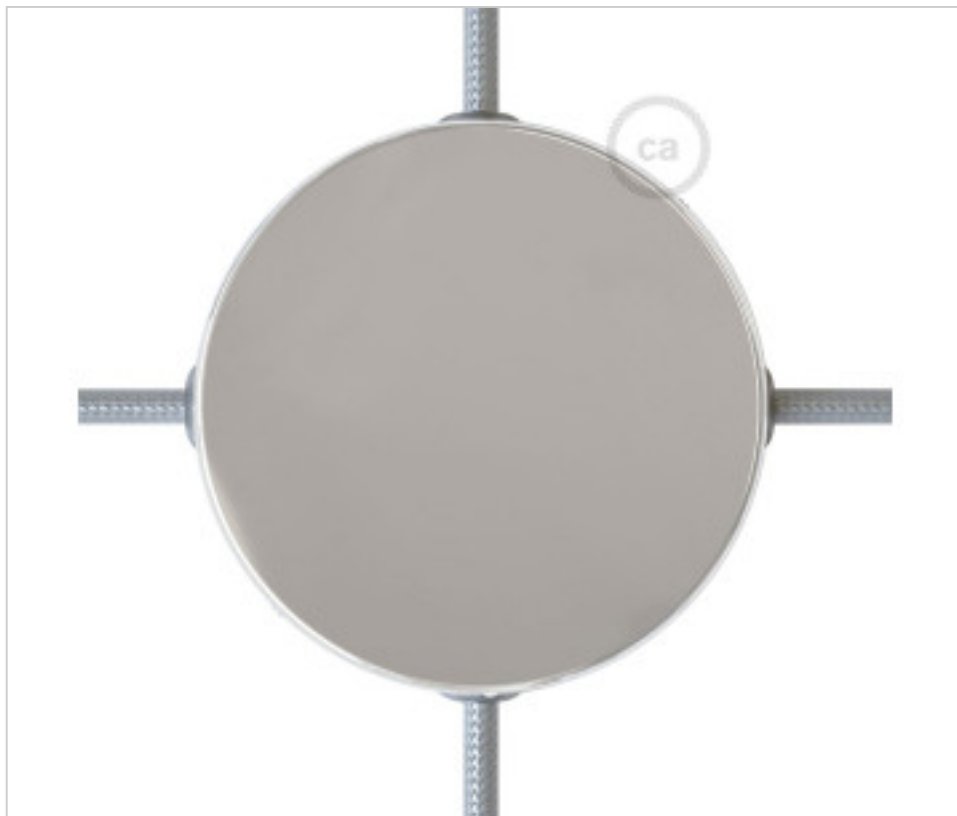

METALLIC ACCESORIES > Ceiling Roses KIT > Metal Ceiling Roses KIT
Metal Round Ceiling Roses 4 side holes

CDKRM12SF4LCR

KIT Junction Box metal D120 4 Holes side chrome

December 04th, 2024, 09:05

DESCRIPTION

<iframe width="360" height="315" src="https://www.youtube.com/embed/uGgobTuzcd8" frameborder="0" allow="accelerometer; autoplay; encrypted-media; gyroscope; picture-in-picture" allowfullscreen></iframe>

PRICE

	Lot	P.V.P. excluding VAT
	1	7,45€
	5	7,10€
	10	6,76€

Continued on next page >>

METALLIC ACCESORIES > Ceiling Roses KIT > Metal Ceiling Roses KIT
Metal Round Ceiling Roses 4 side holes

CDKRM12SF4LCR

KIT Junction Box metal D120 4 Holes side chrome

TECHNICAL SPECIFICATIONS

Weight: 184 Grams

NOTES

Connection box. Includes fixing elements.

OTHER FEATURES

High (mm): 25

Diameter (mm): 120