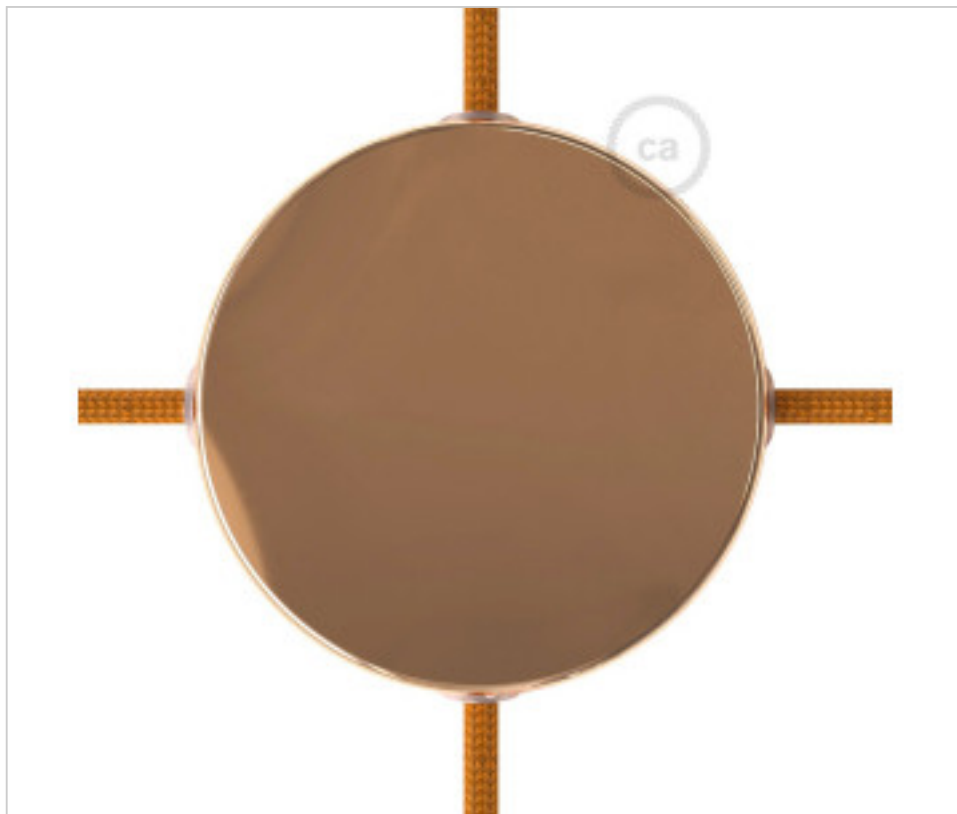

METALLIC ACCESORIES > Ceiling Roses KIT > Metal Ceiling Roses KIT
Metal Round Ceiling Roses 4 side holes

CDKRM12SF4LRA

KIT Junction Box metal D120 4 Holes side Copper

October 02nd, 2024, 04:30

DESCRIPTION

KIT Junction Box metal D120 4 Holes side Copper

TECHNICAL SPECIFICATIONS

Weight: 184 Grams

NOTES

Connection box. Includes fixing elements.

OTHER FEATURES

High (mm): 25

Diameter (mm): 120