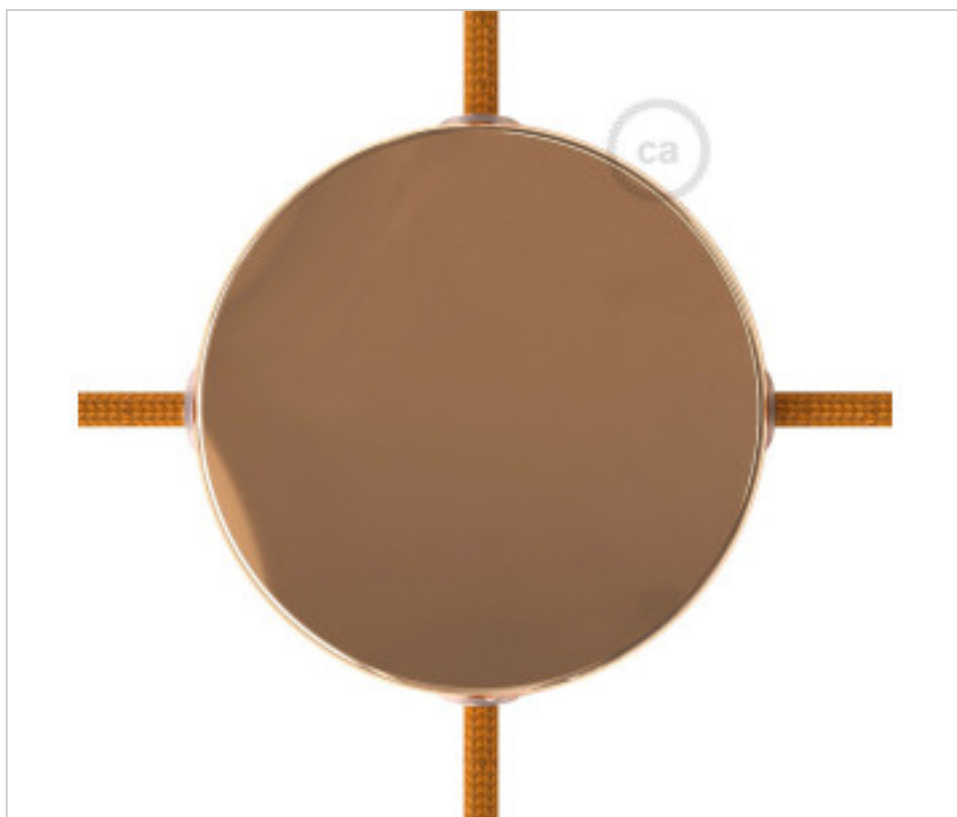

METALLIC ACCESORIES > Ceiling Roses KIT > Metal Ceiling Roses KIT
Metal Round Ceiling Roses 4 side holes

CDKRM12SF4LRA

KIT Junction Box metal D120 4 Holes side Copper

March 10th, 2025, 03:33

DESCRIPTION

<iframe width="360" height="315" src="https://www.youtube.com/embed/uGgobTuzcd8" frameborder="0" allow="accelerometer; autoplay; encrypted-media; gyroscope; picture-in-picture" allowfullscreen></iframe>

PRICE

	Lot	P.V.P. excluding VAT
	1	8,85€
	5	8,44€
	10	8,03€

Continued on next page >>

METALLIC ACCESORIES > Ceiling Roses KIT > Metal Ceiling Roses KIT
Metal Round Ceiling Roses 4 side holes

CDKRM12SF4LRA

KIT Junction Box metal D120 4 Holes side Copper

TECHNICAL SPECIFICATIONS

Weight: 184 Grams

NOTES

Connection box. Includes fixing elements.

OTHER FEATURES

High (mm): 25

Diameter (mm): 120