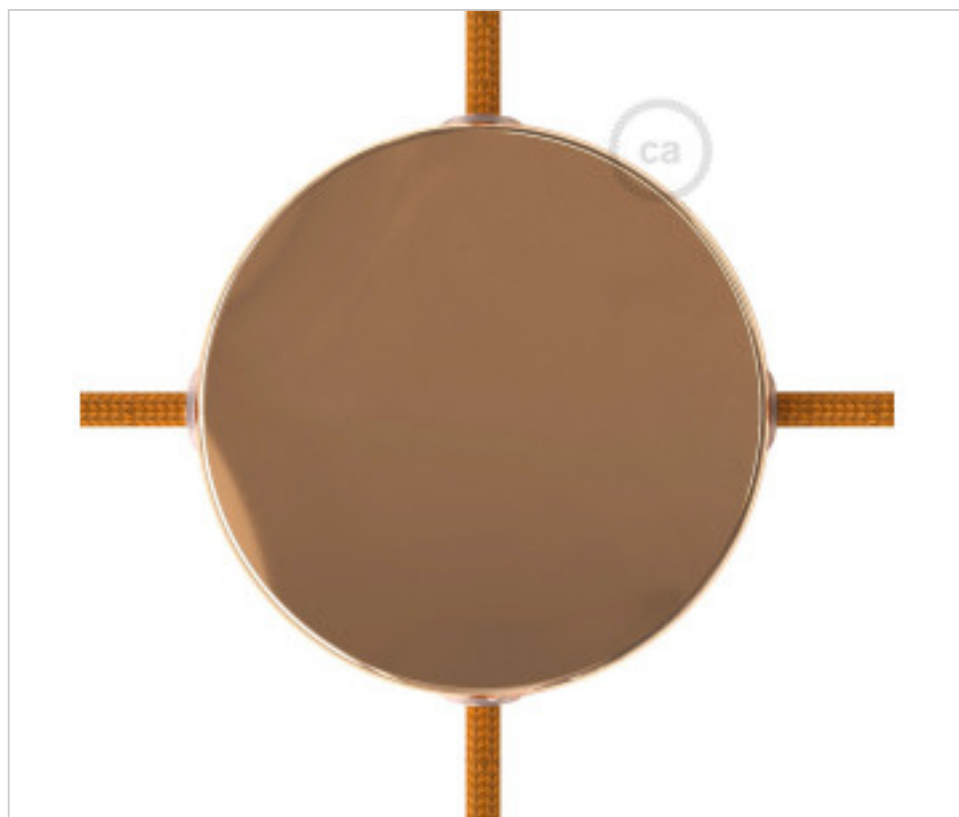

METALLIC ACCESORIES > Ceiling Roses KIT > Metal Ceiling Roses KIT
Metal Round Ceiling Roses 4 side holes

CDKRM12SF4LRA

KIT Junction Box metal D120 4 Holes side Copper

January 07th, 2025, 02:28

DESCRIPTION

KIT Junction Box metal D120 4 Holes side Copper

TECHNICAL SPECIFICATIONS

Weight: 184 Grams

NOTES

Connection box. Includes fixing elements.

OTHER FEATURES

High (mm): 25

Diameter (mm): 120