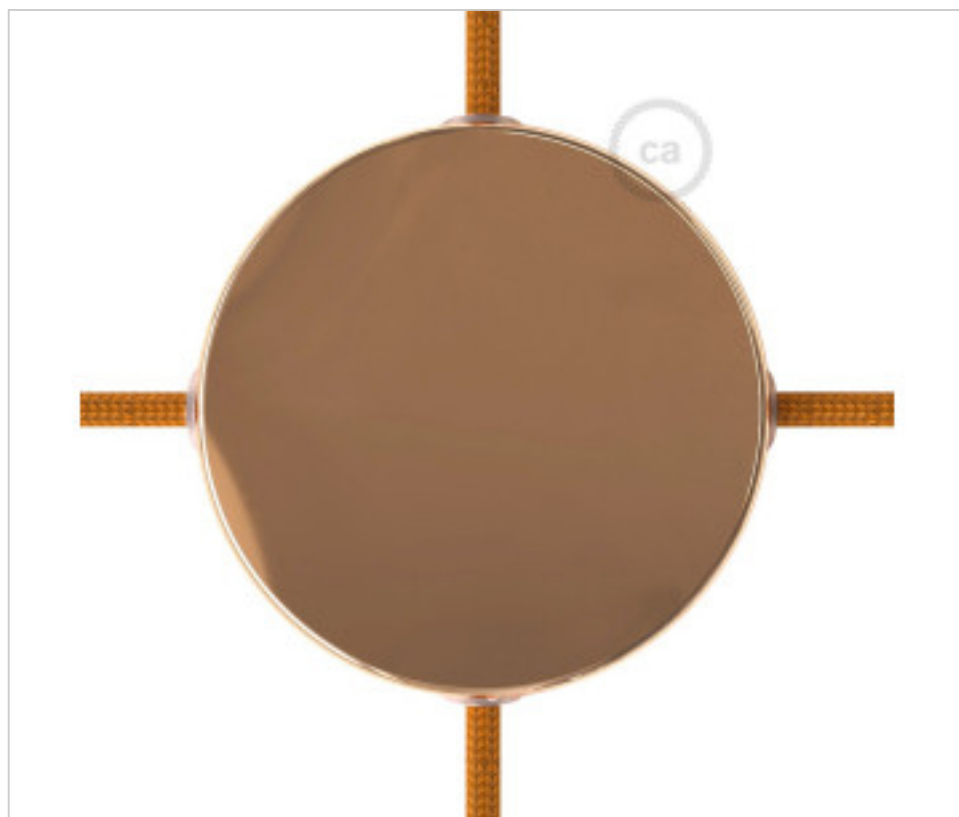

METALLIC ACCESORIES > Ceiling Roses KIT > Metal Ceiling Roses KIT
Metal Round Ceiling Roses 4 side holes

CDKRM12SF4LRA

KIT Junction Box metal D120 4 Holes side Copper

December 04th, 2024, 09:13

DESCRIPTION

KIT Junction Box metal D120 4 Holes side Copper

TECHNICAL SPECIFICATIONS

Weight: 184 Grams

NOTES

Connection box. Includes fixing elements.

OTHER FEATURES

High (mm): 25

Diameter (mm): 120