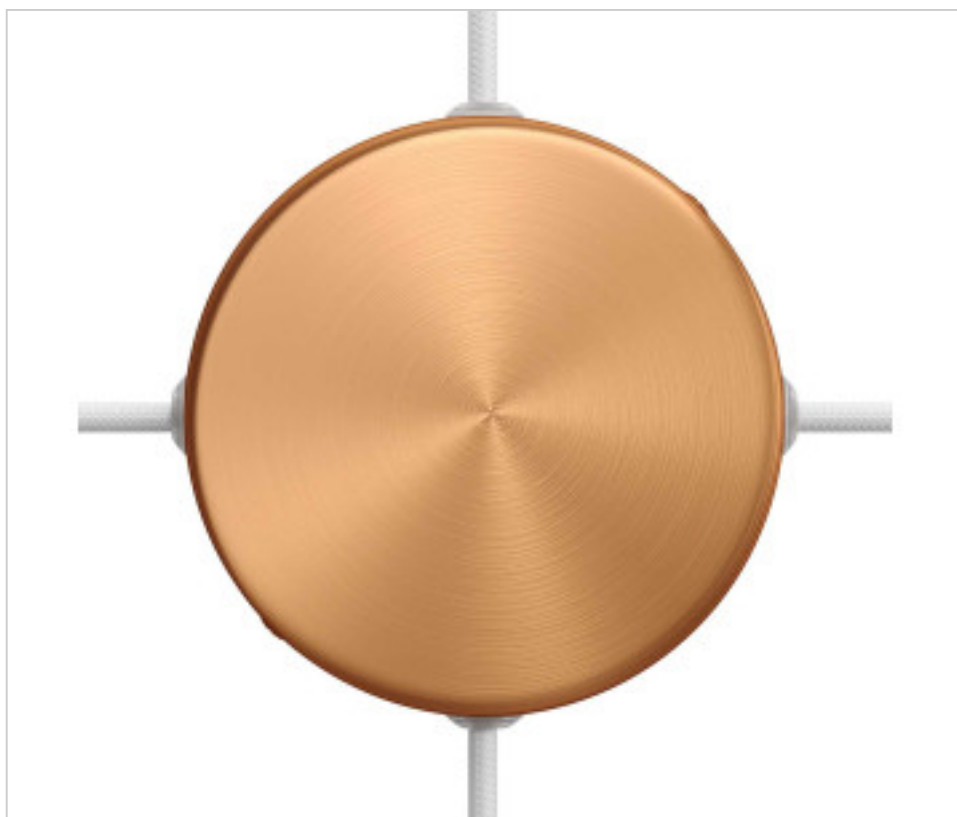

METALLIC ACCESORIES > Ceiling Roses KIT > Metal Ceiling Roses KIT  
Metal Round Ceiling Roses 4 side holes

## CDKRM12SF4LRAS

**KIT Junction Box metal D120 4 Holes side Copper Satin**

March 10th, 2025, 03:51

## **OTHER FEATURES**

---

High (mm): 25

Diameter (mm): 120