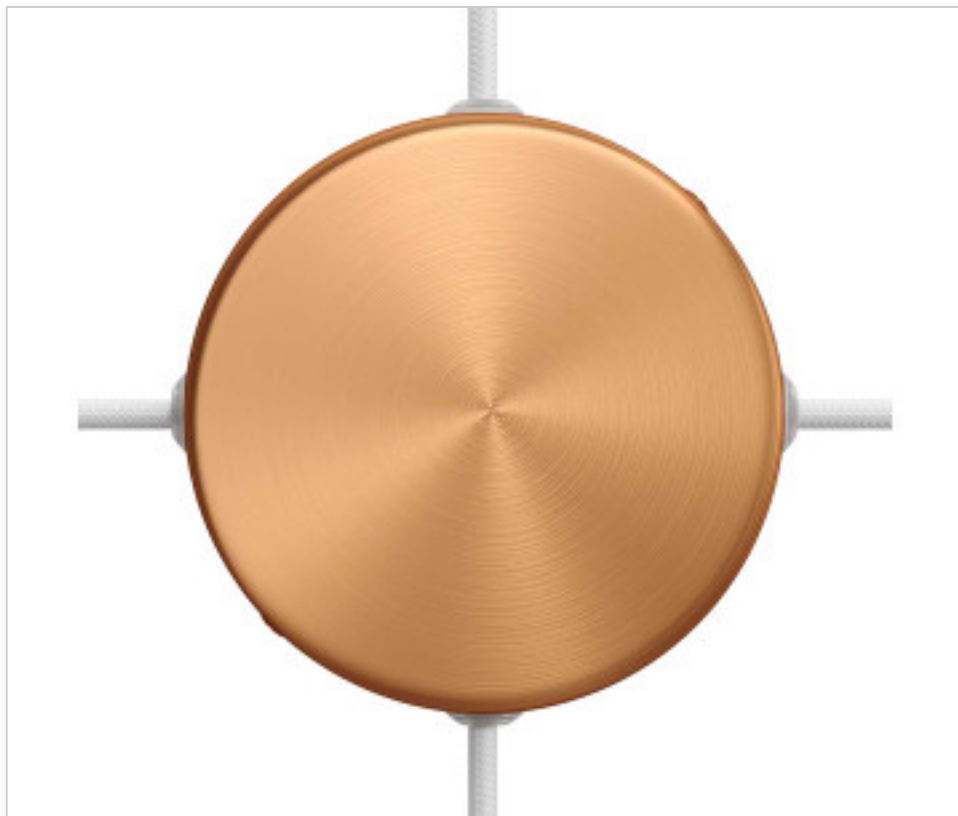

METALLIC ACCESORIES > Ceiling Roses KIT > Metal Ceiling Roses KIT
Metal Round Ceiling Roses 4 side holes

CDKRM12SF4LRAS

KIT Junction Box metal D120 4 Holes side Copper Satin

December 04th, 2024, 09:01

DESCRIPTION

<iframe width="360" height="315" src="https://www.youtube.com/embed/uGgobTuzcd8" frameborder="0" allow="accelerometer; autoplay; encrypted-media; gyroscope; picture-in-picture" allowfullscreen></iframe>

KIT Junction Box metal D120 4 Holes side Copper Satin

TECHNICAL SPECIFICATIONS

Weight: 184 Grams

NOTES

Connection box. Includes fixing elements.

OTHER FEATURES

High (mm): 25

Diameter (mm): 120