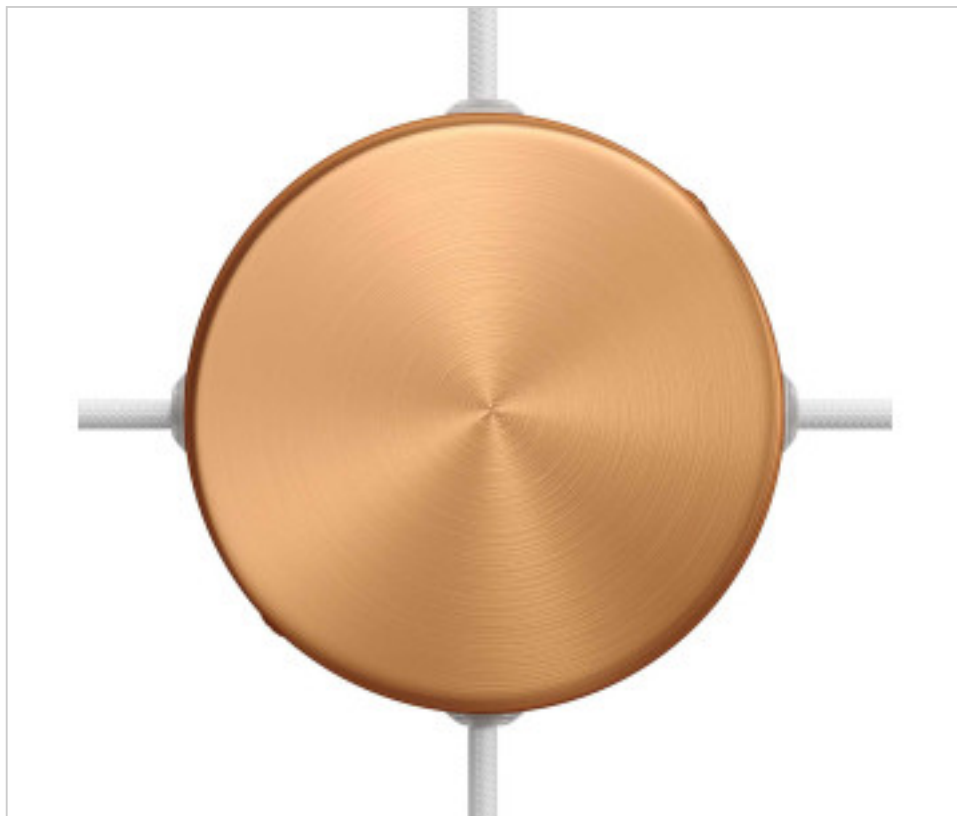

METALLIC ACCESORIES > Ceiling Roses KIT > Metal Ceiling Roses KIT  
Metal Round Ceiling Roses 4 side holes

## CDKRM12SF4LRAS

**KIT Junction Box metal D120 4 Holes side Copper Satin**

January 07th, 2025, 02:19

### DESCRIPTION

<iframe width="360" height="315" src="https://www.youtube.com/embed/uGgobTuzcd8" frameborder="0" allow="accelerometer; autoplay; encrypted-media; gyroscope; picture-in-picture" allowfullscreen></iframe>

## **OTHER FEATURES**

---

High (mm): 25

Diameter (mm): 120