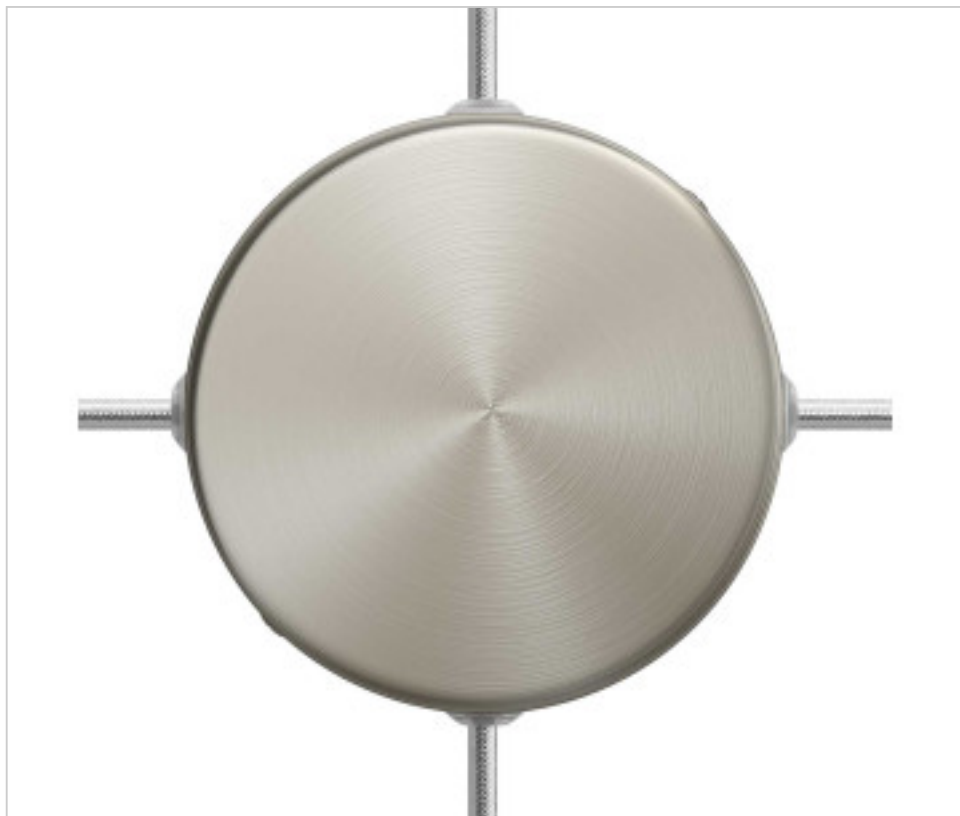

METALLIC ACCESORIES > Ceiling Roses KIT > Metal Ceiling Roses KIT
Metal Round Ceiling Roses 4 side holes

CDKRM12SF4LTIS

KIT Junction Box metal D120 4 Holes side Titanium Satin

October 02nd, 2024, 04:26

DESCRIPTION

<iframe width="360" height="315" src="https://www.youtube.com/embed/uGgobTuzcd8" frameborder="0" allow="accelerometer; autoplay; encrypted-media; gyroscope; picture-in-picture" allowfullscreen></iframe>

KIT Junction Box metal D120 4 Holes side Titanium Satin

TECHNICAL SPECIFICATIONS

Weight: 184 Grams

NOTES

Connection box. Includes fixing elements.

OTHER FEATURES

High (mm): 25

Diameter (mm): 120