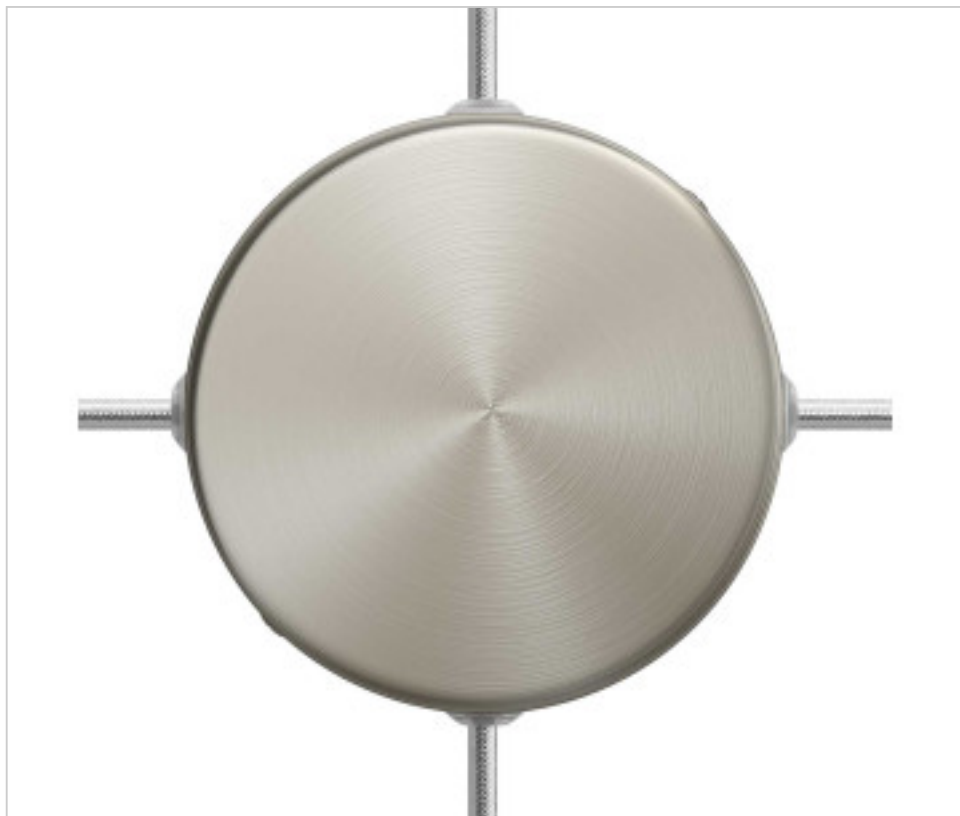

METALLIC ACCESSORIES > Ceiling Roses KIT > Metal Ceiling Roses KIT
Metal Round Ceiling Roses 4 side holes

CDKRM12SF4LTIS

KIT Junction Box metal D120 4 Holes side Titanium Satin

December 04th, 2024, 09:15

DESCRIPTION

<iframe width="360" height="315" src="https://www.youtube.com/embed/uGgobTuzcd8" frameborder="0" allow="accelerometer; autoplay; encrypted-media; gyroscope; picture-in-picture" allowfullscreen></iframe>

KIT Junction Box metal D120 4 Holes side Titanium Satin

TECHNICAL SPECIFICATIONS

Weight: 184 Grams

NOTES

Connection box. Includes fixing elements.

OTHER FEATURES

High (mm): 25

Diameter (mm): 120