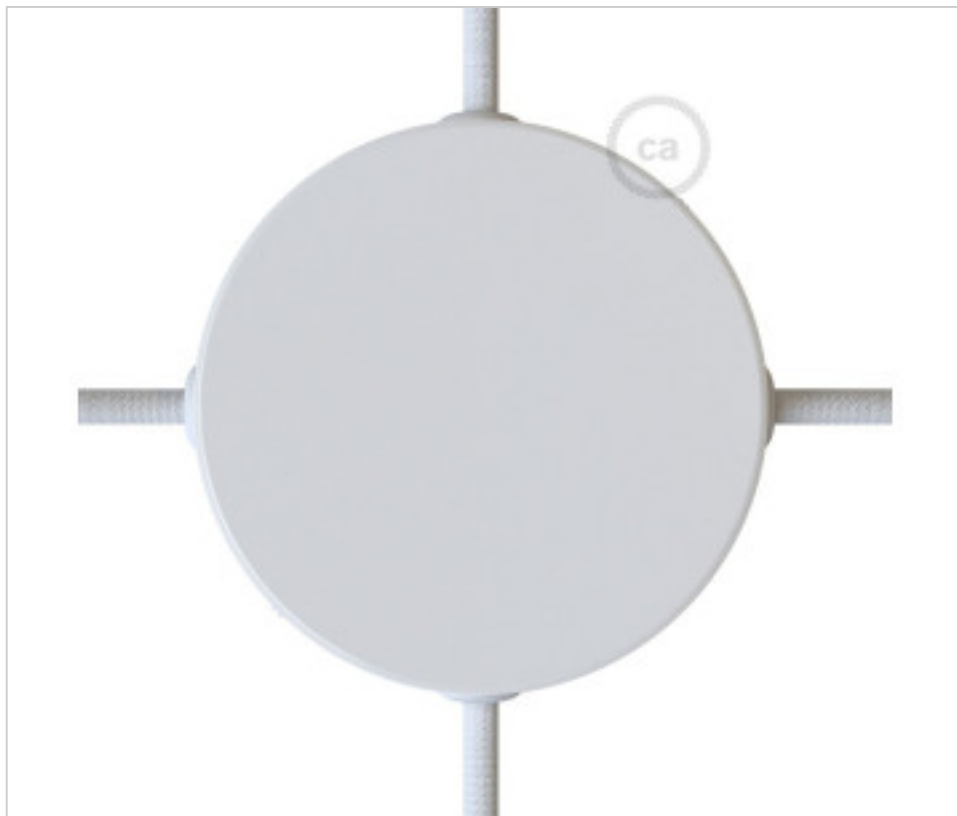

METALLIC ACCESORIES > Ceiling Roses KIT > Metal Ceiling Roses KIT
Metal Round Ceiling Roses 4 side holes

CDKRM12SF4LVB

KIT Junction Box metal D120 4 Holes side White

January 07th, 2025, 01:58

DESCRIPTION

<iframe width="360" height="315" src="https://www.youtube.com/embed/uGgobTuzcd8" frameborder="0" allow="accelerometer; autoplay; encrypted-media; gyroscope; picture-in-picture" allowfullscreen></iframe>

PRICE

	Lot	P.V.P. excluding VAT
	1	5,38€
	5	5,12€
	10	4,88€

Continued on next page >>

METALLIC ACCESORIES > Ceiling Roses KIT > Metal Ceiling Roses KIT
Metal Round Ceiling Roses 4 side holes

CDKRM12SF4LVB

KIT Junction Box metal D120 4 Holes side White

TECHNICAL SPECIFICATIONS

Weight: 184 Grams

NOTES

Connection box. Includes fixing elements.

OTHER FEATURES

High (mm): 25

Diameter (mm): 120