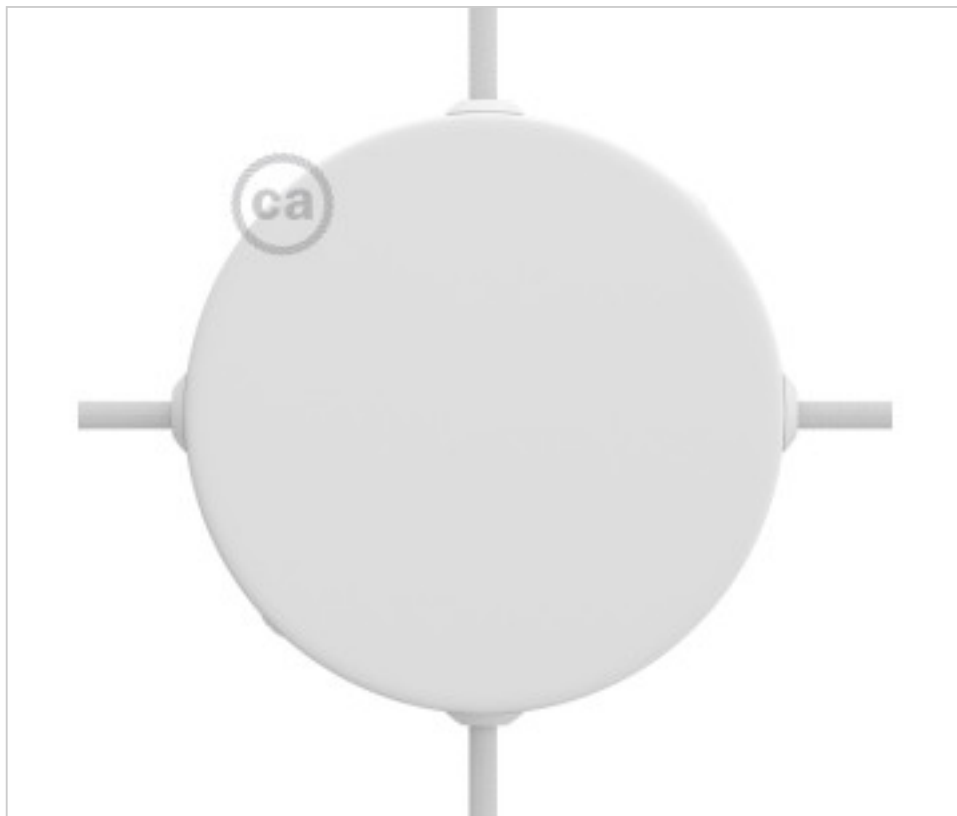

METALLIC ACCESORIES > Ceiling Roses KIT > Metal Ceiling Roses KIT  
Metal Round Ceiling Roses 4 side holes

**CDKRM12SF4LVBO**

**KIT Junction Box metal D120 4 Holes side White Matt**

March 10th, 2025, 03:38

**DESCRIPTION**

<iframe width="360" height="315" src="https://www.youtube.com/embed/uGgobTuzcd8" frameborder="0" allow="accelerometer; autoplay; encrypted-media; gyroscope; picture-in-picture" allowfullscreen></iframe>

**KIT Junction Box metal D120 4 Holes side White Matt**

## **OTHER FEATURES**

---

High (mm): 25

Diameter (mm): 120