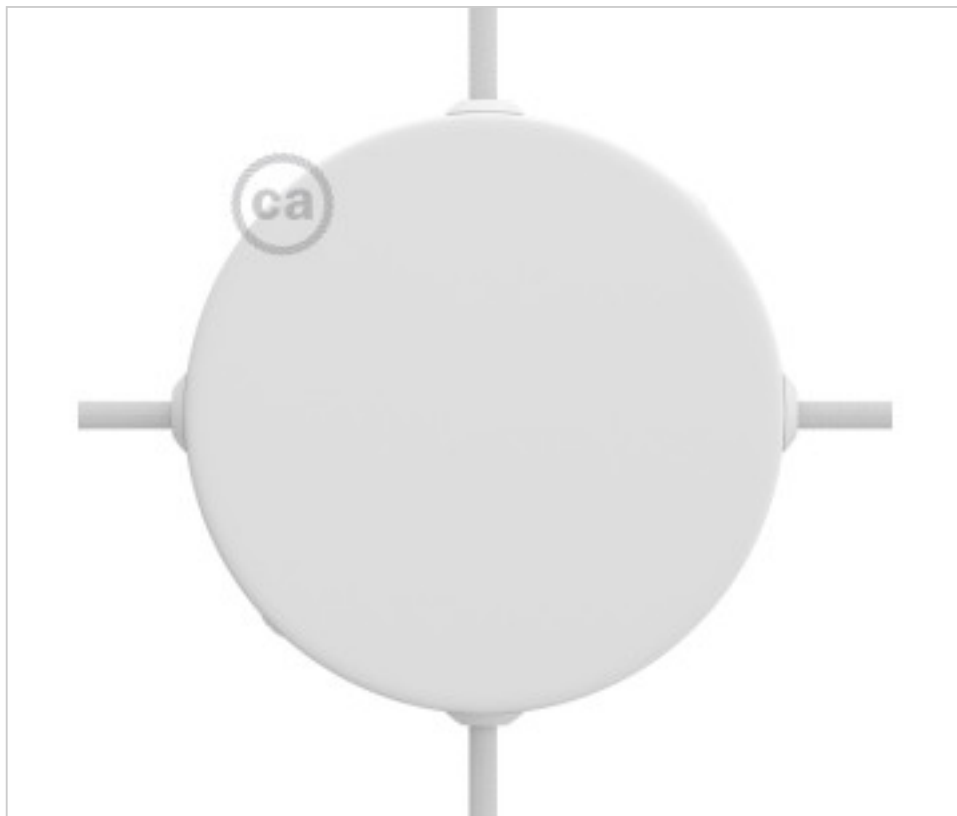

METALLIC ACCESORIES > Ceiling Roses KIT > Metal Ceiling Roses KIT  
Metal Round Ceiling Roses 4 side holes

**CDKRM12SF4LVBO**

**KIT Junction Box metal D120 4 Holes side White Matt**

January 07th, 2025, 02:06

**DESCRIPTION**

<iframe width="360" height="315" src="https://www.youtube.com/embed/uGgobTuzcd8" frameborder="0" allow="accelerometer; autoplay; encrypted-media; gyroscope; picture-in-picture" allowfullscreen></iframe>

**KIT Junction Box metal D120 4 Holes side White Matt**

## **OTHER FEATURES**

---

High (mm): 25

Diameter (mm): 120