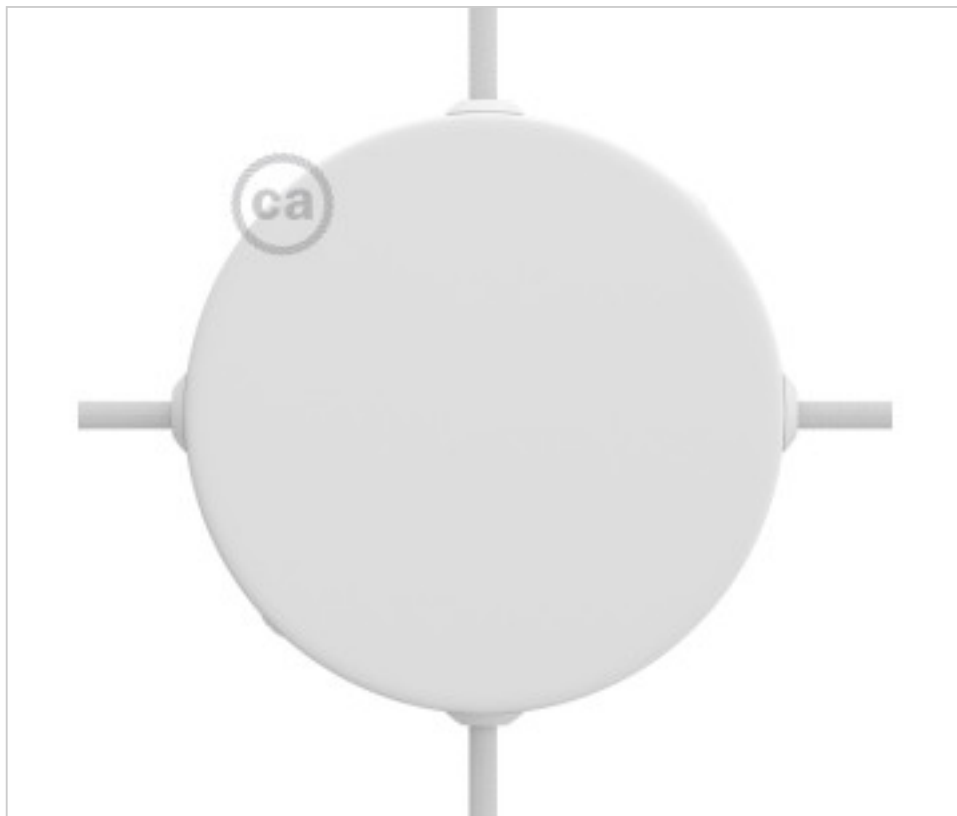

METALLIC ACCESORIES > Ceiling Roses KIT > Metal Ceiling Roses KIT
Metal Round Ceiling Roses 4 side holes

CDKRM12SF4LVBO

KIT Junction Box metal D120 4 Holes side White Matt

December 04th, 2024, 09:14

DESCRIPTION

<iframe width="360" height="315" src="https://www.youtube.com/embed/uGgobTuzcd8" frameborder="0" allow="accelerometer; autoplay; encrypted-media; gyroscope; picture-in-picture" allowfullscreen></iframe>

KIT Junction Box metal D120 4 Holes side White Matt

TECHNICAL SPECIFICATIONS

Weight: 184 Grams

NOTES

Connection box. Includes fixing elements.

OTHER FEATURES

High (mm): 25

Diameter (mm): 120