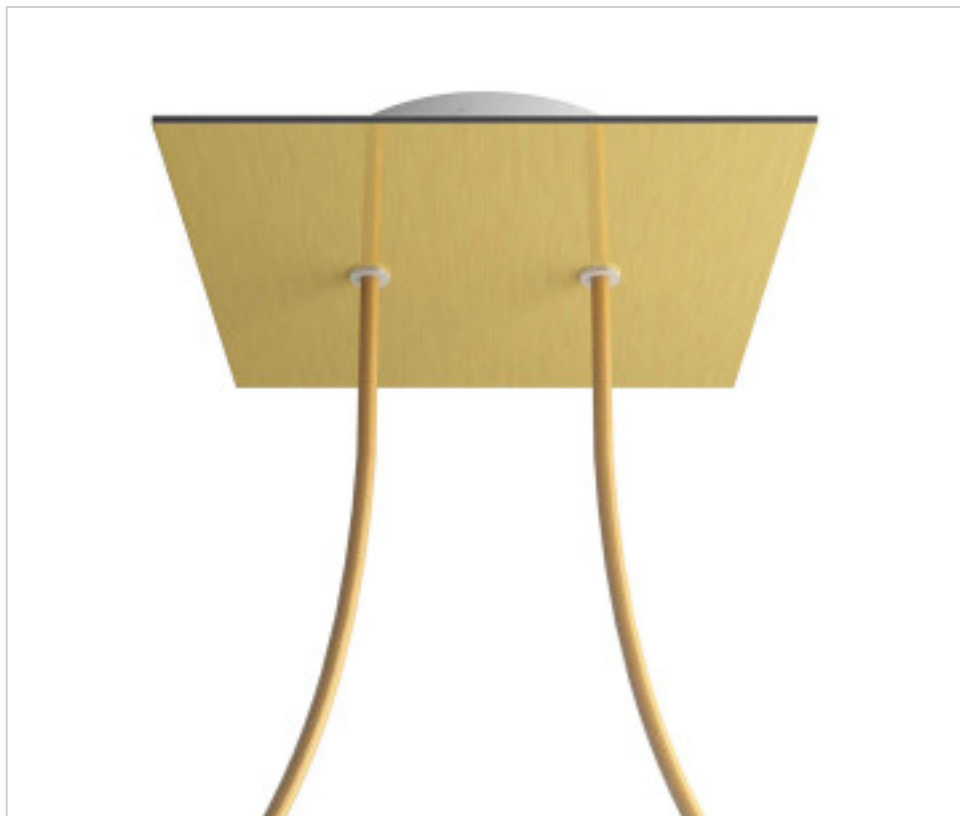

METALLIC ACCESORIES > Ceiling Roses KIT > Metal Ceiling Roses KIT
Metal Square Ceiling Roses 2 holes with cover Rose-One

CDKROQ202F107

KIT Rose-one Square 20X20 2 Holes Brass satin

January 22nd, 2025, 01:05

DESCRIPTION

<iframe width="300" height="200" src="https://www.youtube.com/embed/P5N7h5tYtYc" frameborder="0" allow="accelerometer; autoplay; encrypted-media; gyroscope; picture-in-picture" allowfullscreen></iframe>

CDKROQ202F107

KIT Rose-one Square 20X20 2 Holes Brass satin

TECHNICAL SPECIFICATIONS

Weight: 599 Grams

NOTES

Square Roshe-One complete system. Includes fixing elements

OTHER FEATURES

Length (mm): 200

Width (mm): 200

High (mm): 35