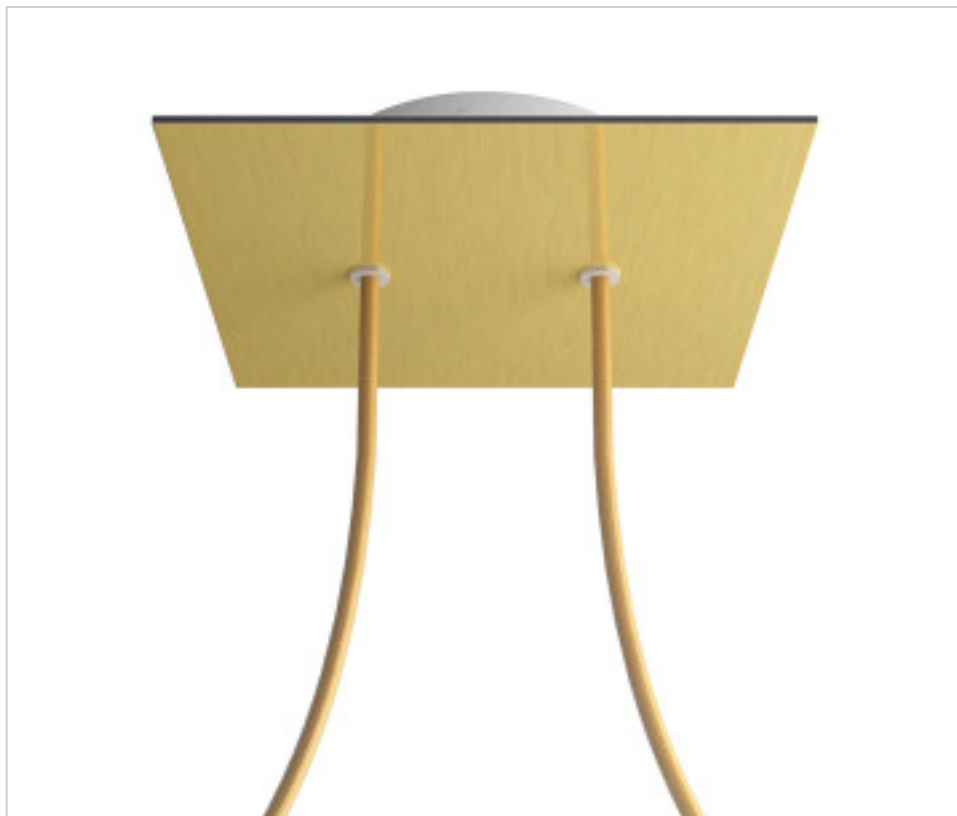

METALLIC ACCESORIES > Ceiling Roses KIT > Metal Ceiling Roses KIT
Metal Square Ceiling Roses 2 holes with cover Rose-One

CDKROQ202F107

KIT Rose-one Square 20X20 2 Holes Brass satin

February 22nd, 2025, 13:46

DESCRIPTION

<iframe width="300" height="200" src="https://www.youtube.com/embed/P5N7h5tYtYc" frameborder="0" allow="accelerometer; autoplay; encrypted-media; gyroscope; picture-in-picture" allowfullscreen></iframe>

CDKROQ202F107

KIT Rose-one Square 20X20 2 Holes Brass satin

TECHNICAL SPECIFICATIONS

Weight: 599 Grams

NOTES

Square Roshe-One complete system. Includes fixing elements

OTHER FEATURES

Length (mm): 200

Width (mm): 200

High (mm): 35