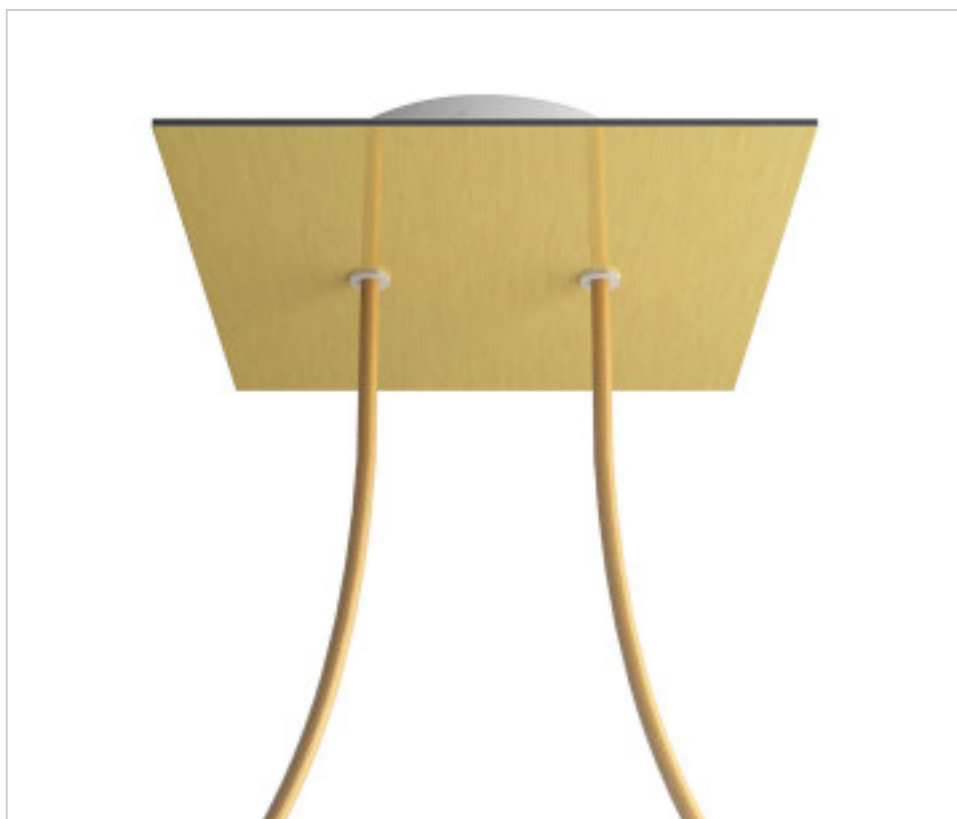

METALLIC ACCESORIES > Ceiling Roses KIT > Metal Ceiling Roses KIT
Metal Square Ceiling Roses 2 holes with cover Rose-One

CDKROQ202F107

KIT Rose-one Square 20X20 2 Holes Brass satin

April 04th, 2025, 13:25

DESCRIPTION

<iframe width="300" height="200" src="https://www.youtube.com/embed/P5N7h5tYtYc" frameborder="0" allow="accelerometer; autoplay; encrypted-media; gyroscope; picture-in-picture" allowfullscreen></iframe>

CDKROQ202F107

KIT Rose-one Square 20X20 2 Holes Brass satin

TECHNICAL SPECIFICATIONS

Weight: 599 Grams

NOTES

Square Roshe-One complete system. Includes fixing elements

OTHER FEATURES

Length (mm): 200

Width (mm): 200

High (mm): 35