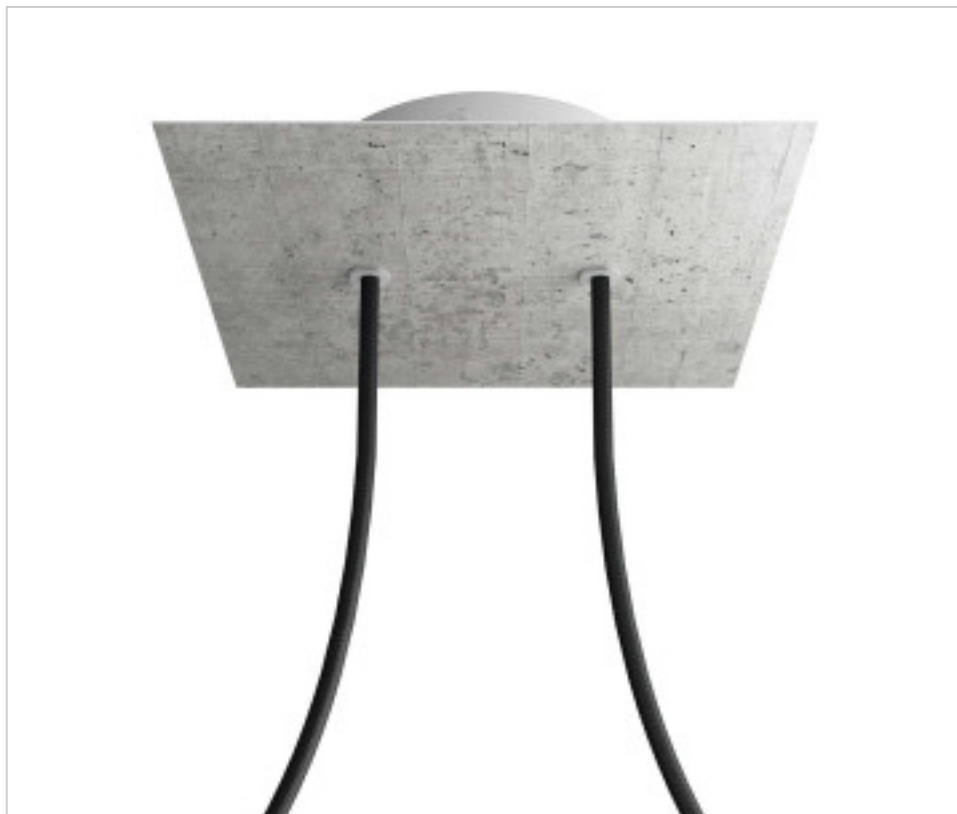

METALLIC ACCESORIES > Ceiling Roses KIT > Metal Ceiling Roses KIT
Metal Square Ceiling Roses 2 holes with cover Rose-One

CDKROQ202F106

KIT Rose-one Square 20X20 2 Holes Concrete

February 01st, 2025, 20:13

DESCRIPTION

<iframe width="300" height="200" src="https://www.youtube.com/embed/P5N7h5tYtYc" frameborder="0" allow="accelerometer; autoplay; encrypted-media; gyroscope; picture-in-picture" allowfullscreen></iframe>

CDKROQ202F106

KIT Rose-one Square 20X20 2 Holes Concrete

TECHNICAL SPECIFICATIONS

Weight: 541 Grams

NOTES

Square Roshe-One complete system. Includes fixing elements

OTHER FEATURES

Length (mm): 200

Width (mm): 200

High (mm): 35