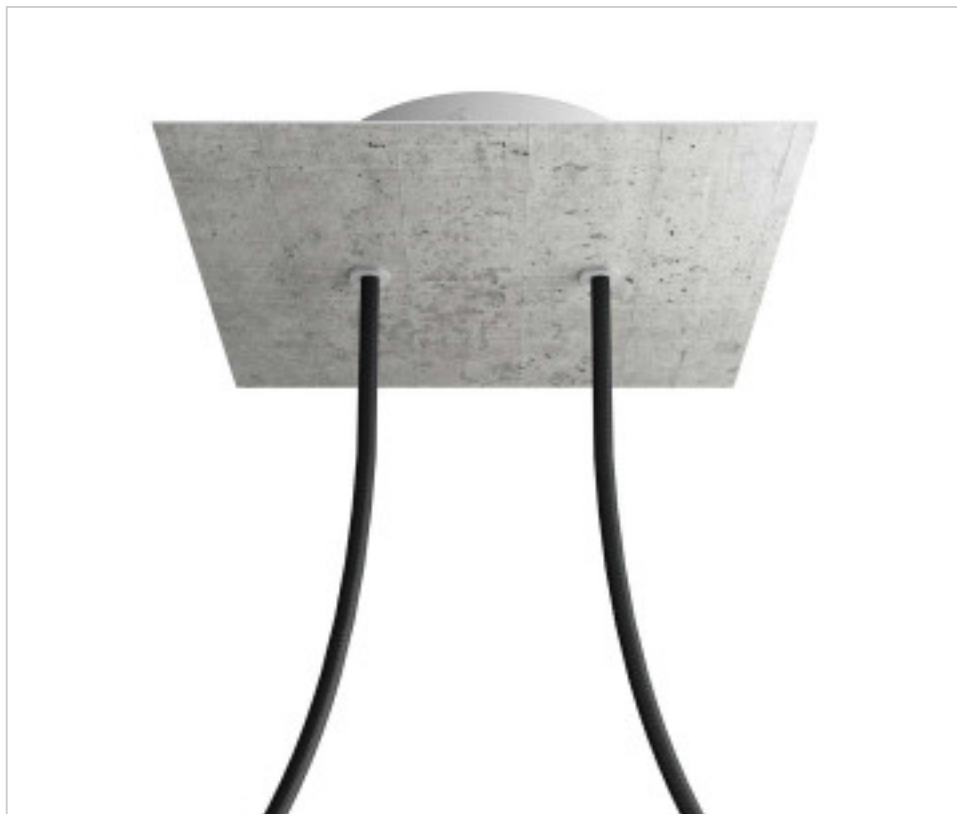

METALLIC ACCESORIES > Ceiling Roses KIT > Metal Ceiling Roses KIT
Metal Square Ceiling Roses 2 holes with cover Rose-One

CDKROQ202F106

KIT Rose-one Square 20X20 2 Holes Concrete

November 23rd, 2024, 10:32

DESCRIPTION

<iframe width="300" height="200" src="https://www.youtube.com/embed/P5N7h5tYtYc" frameborder="0" allow="accelerometer; autoplay; encrypted-media; gyroscope; picture-in-picture" allowfullscreen></iframe>

CDKROQ202F106

KIT Rose-one Square 20X20 2 Holes Concrete

TECHNICAL SPECIFICATIONS

Weight: 541 Grams

NOTES

Square Roshe-One complete system. Includes fixing elements

OTHER FEATURES

Length (mm): 200

Width (mm): 200

High (mm): 35