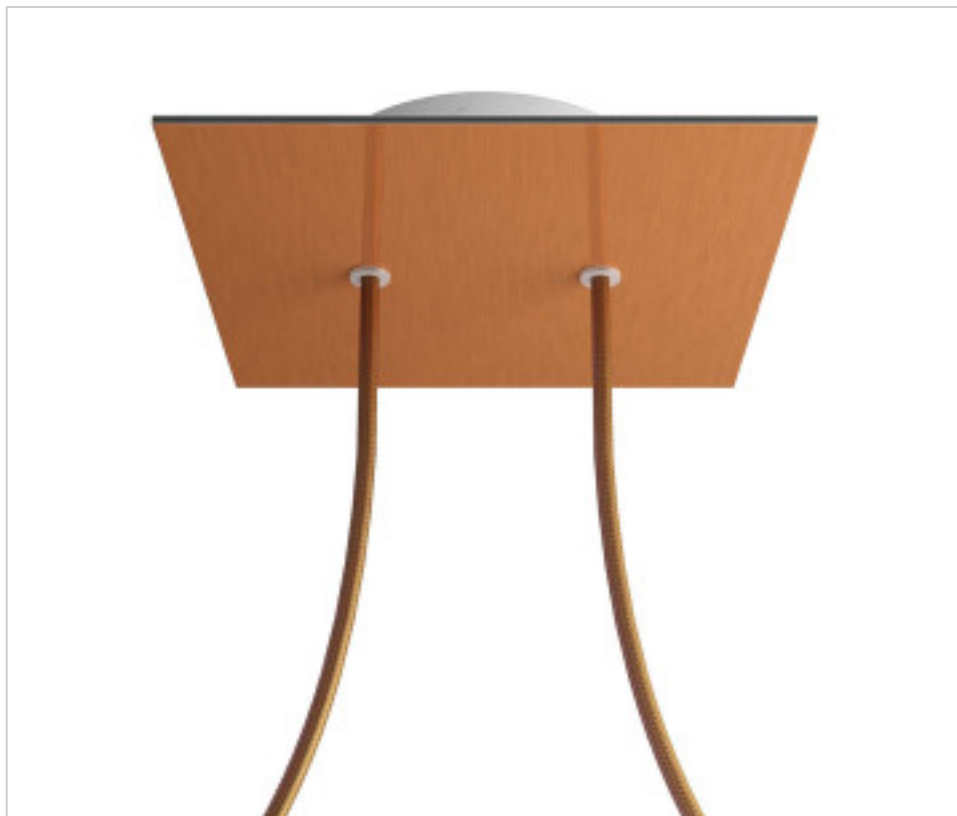

METALLIC ACCESORIES > Ceiling Roses KIT > Metal Ceiling Roses KIT
Metal Square Ceiling Roses 2 holes with cover Rose-One

CDKROQ202F108

KIT Rose-one Square 20X20 2 Holes Copper satin

February 22nd, 2025, 13:46

DESCRIPTION

<iframe width="300" height="200" src="https://www.youtube.com/embed/P5N7h5tYtYc" frameborder="0" allow="accelerometer; autoplay; encrypted-media; gyroscope; picture-in-picture" allowfullscreen></iframe>

CDKROQ202F108

KIT Rose-one Square 20X20 2 Holes Copper satin

TECHNICAL SPECIFICATIONS

Weight: 599 Grams

NOTES

Square Roshe-One complete system. Includes fixing elements

OTHER FEATURES

Length (mm): 200

Width (mm): 200

High (mm): 35