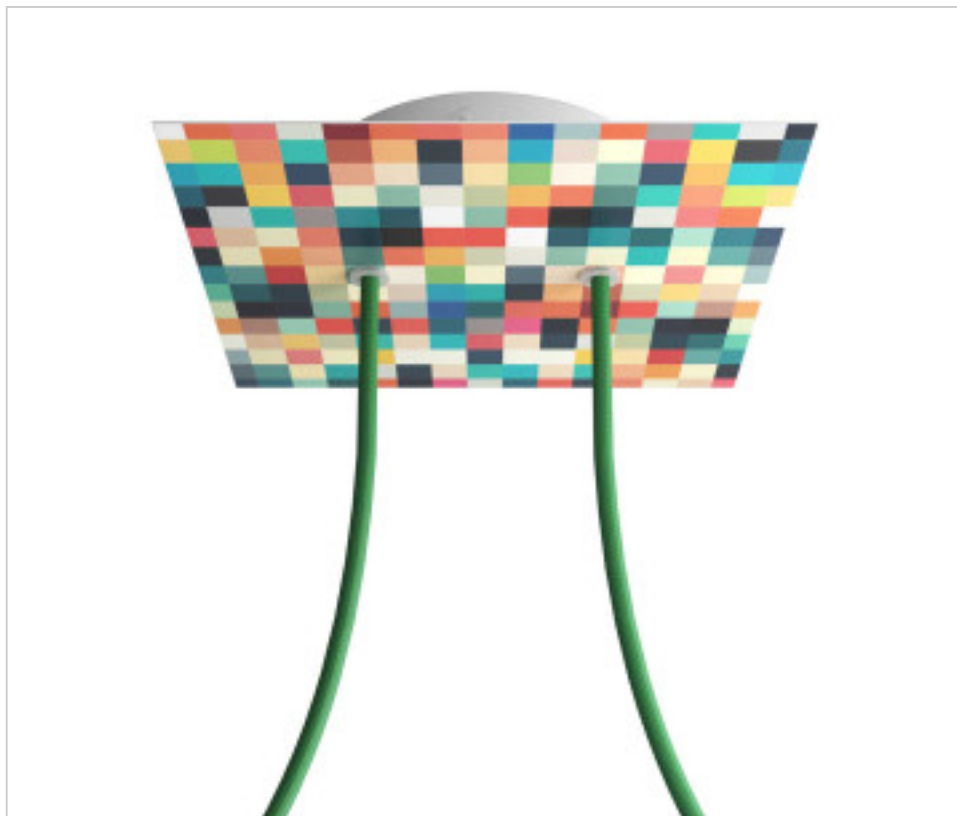

METALLIC ACCESORIES > Ceiling Roses KIT > Metal Ceiling Roses KIT  
Metal Square Ceiling Roses 2 holes with cover Rose-One

**CDKROQ202F201**

**KIT Rose-one Square 20X20 2 Holes Palette**

February 01st, 2025, 20:17

**DESCRIPTION**

<iframe width="300" height="200" src="https://www.youtube.com/embed/P5N7h5tYtYc" frameborder="0" allow="accelerometer; autoplay; encrypted-media; gyroscope; picture-in-picture" allowfullscreen></iframe>

METALLIC ACCESORIES > Ceiling Roses KIT > Metal Ceiling Roses KIT  
Metal Square Ceiling Roses 2 holes with cover Rose-One

**CDKROQ202F201**

**KIT Rose-one Square 20X20 2 Holes Palette**

## **NOTES**

---

Square Roshe-One complete system. Includes fixing elements