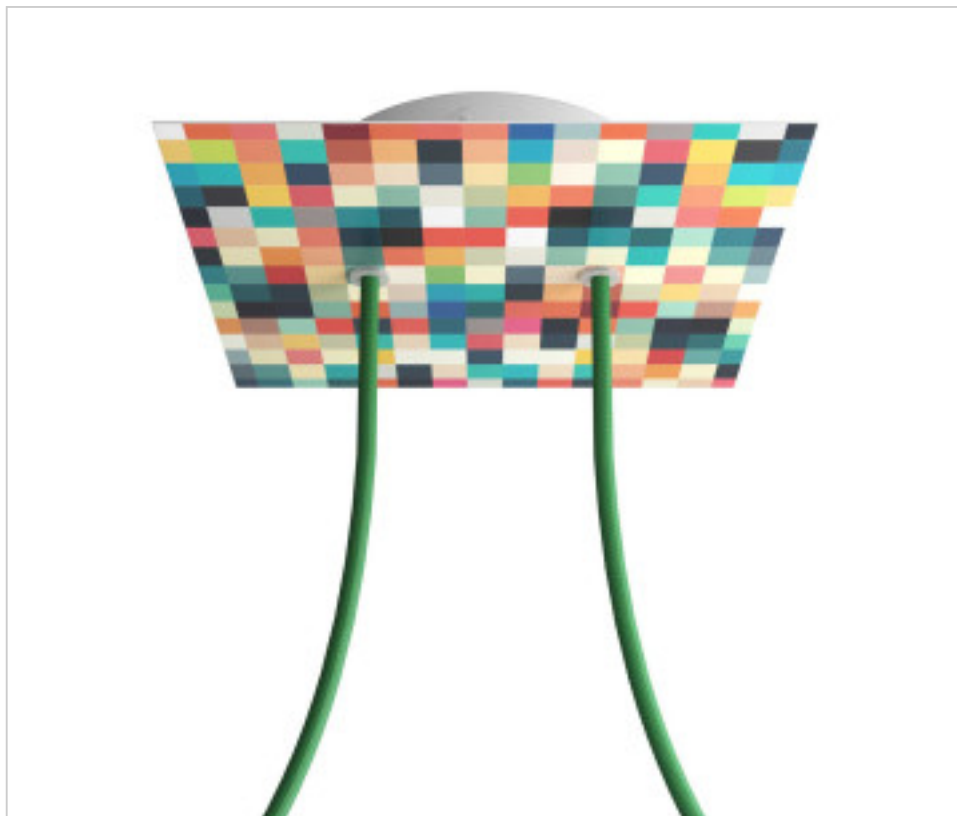

METALLIC ACCESORIES > Ceiling Roses KIT > Metal Ceiling Roses KIT
Metal Square Ceiling Roses 2 holes with cover Rose-One

CDKROQ202F201

KIT Rose-one Square 20X20 2 Holes Palette

April 05th, 2025, 08:10

DESCRIPTION

<iframe width="300" height="200" src="https://www.youtube.com/embed/P5N7h5tYtYc" frameborder="0" allow="accelerometer; autoplay; encrypted-media; gyroscope; picture-in-picture" allowfullscreen></iframe>

CDKROQ202F201

KIT Rose-one Square 20X20 2 Holes Palette

TECHNICAL SPECIFICATIONS

Weight: 541 Grams

NOTES

Square Roshe-One complete system. Includes fixing elements

OTHER FEATURES

Length (mm): 200

Width (mm): 200

High (mm): 35