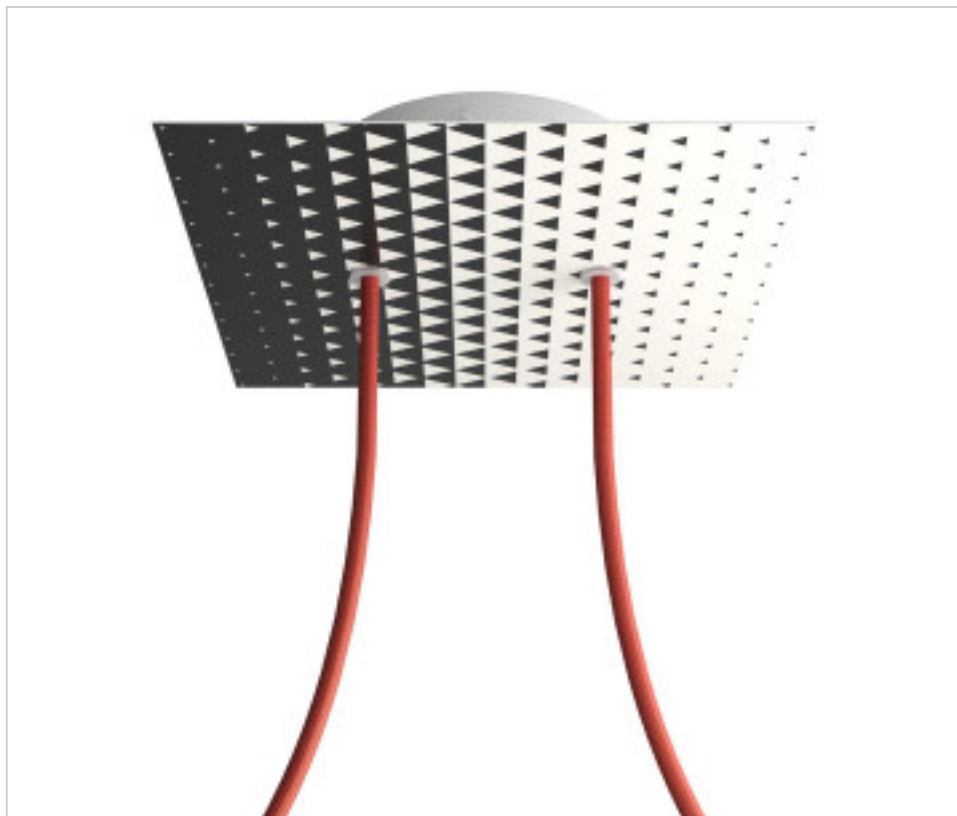

METALLIC ACCESORIES > Ceiling Roses KIT > Metal Ceiling Roses KIT
Metal Square Ceiling Roses 2 holes with cover Rose-One

CDKROQ202F205

KIT Rose-one Square 20X20 2 Holes Triangle

April 04th, 2025, 23:04

DESCRIPTION

<iframe width="300" height="200" src="https://www.youtube.com/embed/P5N7h5tYtYc" frameborder="0" allow="accelerometer; autoplay; encrypted-media; gyroscope; picture-in-picture" allowfullscreen></iframe>

CDKROQ202F205

KIT Rose-one Square 20X20 2 Holes Triangle

TECHNICAL SPECIFICATIONS

Weight: 541 Grams

NOTES

Square Roshe-One complete system. Includes fixing elements

OTHER FEATURES

Length (mm): 200

Width (mm): 200

High (mm): 35