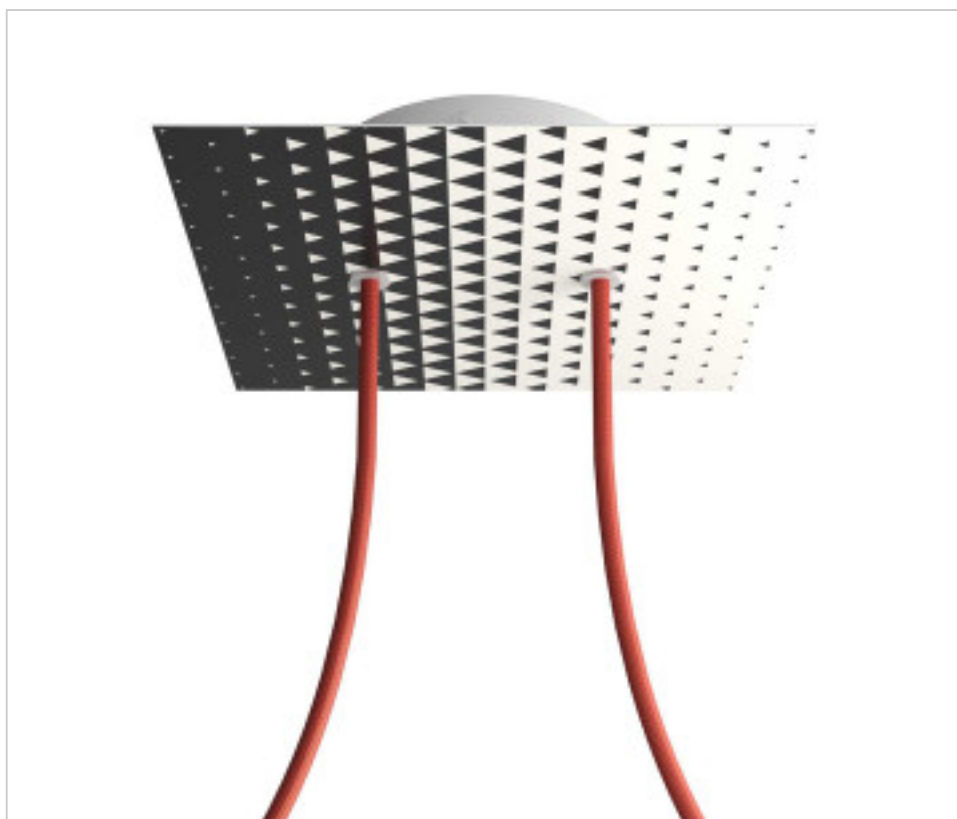

METALLIC ACCESORIES > Ceiling Roses KIT > Metal Ceiling Roses KIT
Metal Square Ceiling Roses 2 holes with cover Rose-One

CDKROQ202F205

KIT Rose-one Square 20X20 2 Holes Triangle

January 22nd, 2025, 01:09

DESCRIPTION

<iframe width="300" height="200" src="https://www.youtube.com/embed/P5N7h5tYtYc" frameborder="0" allow="accelerometer; autoplay; encrypted-media; gyroscope; picture-in-picture" allowfullscreen></iframe>

CDKROQ202F205

KIT Rose-one Square 20X20 2 Holes Triangle

TECHNICAL SPECIFICATIONS

Weight: 541 Grams

NOTES

Square Roshe-One complete system. Includes fixing elements

OTHER FEATURES

Length (mm): 200

Width (mm): 200

High (mm): 35