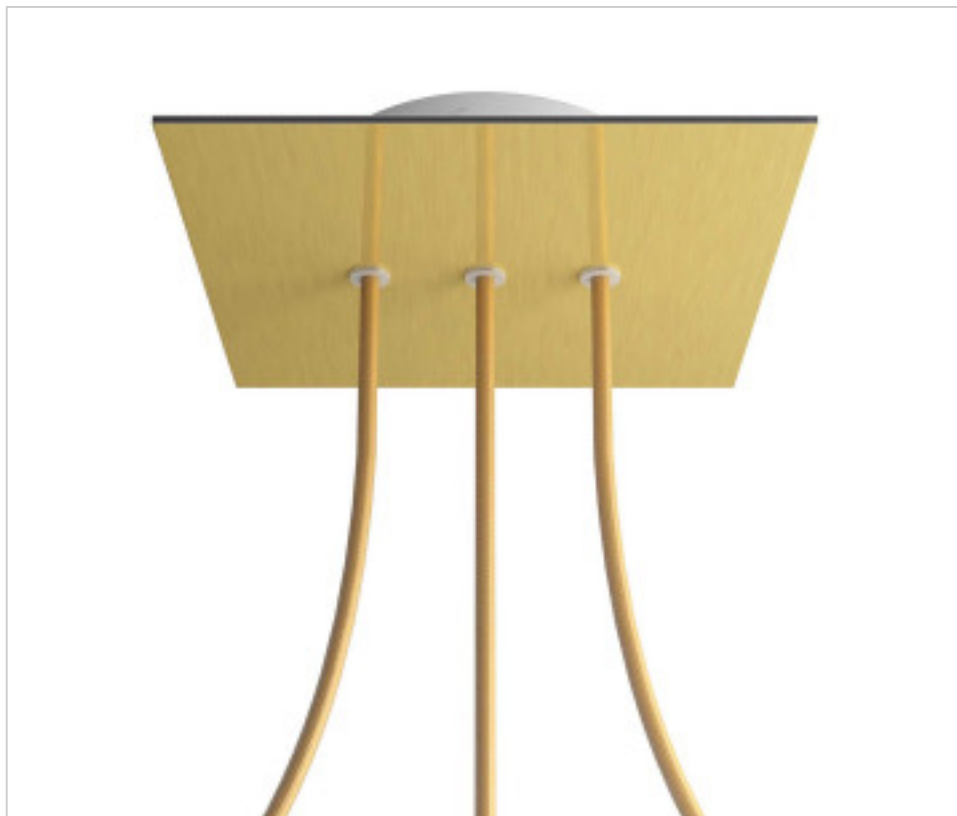

METALLIC ACCESORIES > Ceiling Roses KIT > Metal Ceiling Roses KIT
Metal Square Ceiling Roses 3 holes with cover Rose-One

CDKROQ203LF107

KIT Rose-one Square 20X20 3 Holes Line Brass satin

December 22nd, 2024, 03:10

DESCRIPTION

<iframe width="300" height="200" src="https://www.youtube.com/embed/P5N7h5tYtYc" frameborder="0" allow="accelerometer; autoplay; encrypted-media; gyroscope; picture-in-picture" allowfullscreen></iframe>

CDKROQ203LF107

KIT Rose-one Square 20X20 3 Holes Line Brass satin

TECHNICAL SPECIFICATIONS

Weight: 605 Grams

NOTES

Square Roshe-One complete system. Includes fixing elements

OTHER FEATURES

Length (mm): 200

Width (mm): 200

High (mm): 35