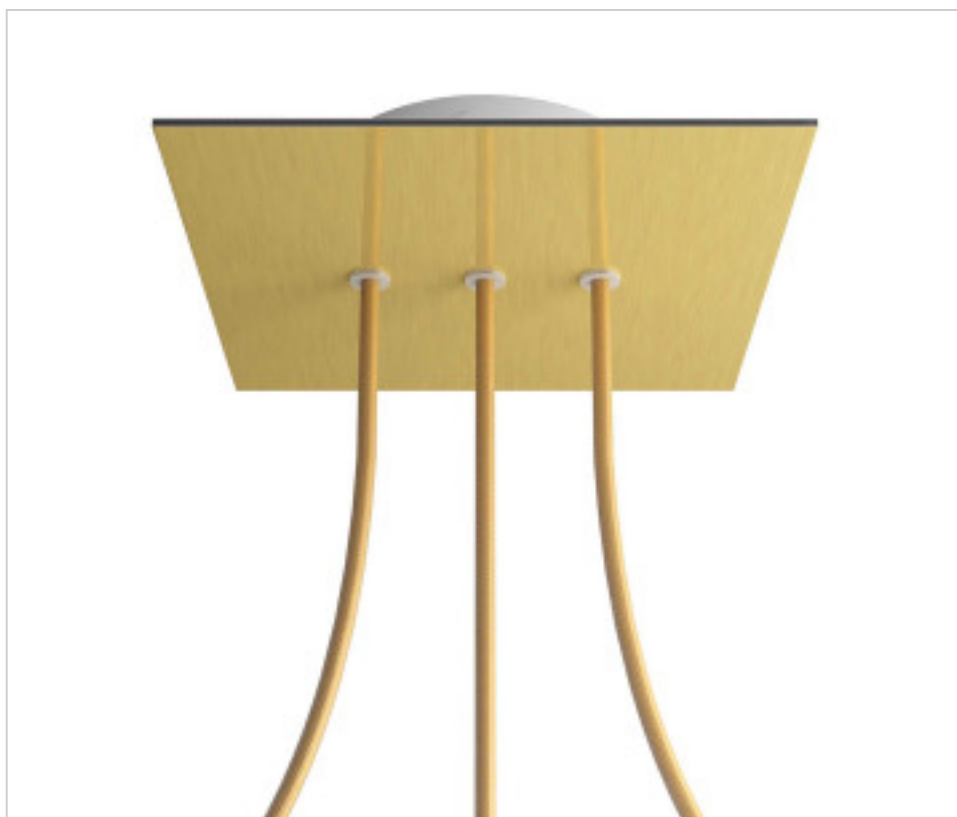

METALLIC ACCESORIES > Ceiling Roses KIT > Metal Ceiling Roses KIT
Metal Square Ceiling Roses 3 holes with cover Rose-One

CDKROQ203LF107

KIT Rose-one Square 20X20 3 Holes Line Brass satin

April 05th, 2025, 00:16

DESCRIPTION

<iframe width="300" height="200" src="https://www.youtube.com/embed/P5N7h5tYtYc" frameborder="0" allow="accelerometer; autoplay; encrypted-media; gyroscope; picture-in-picture" allowfullscreen></iframe>

CDKROQ203LF107

KIT Rose-one Square 20X20 3 Holes Line Brass satin

TECHNICAL SPECIFICATIONS

Weight: 605 Grams

NOTES

Square Roshe-One complete system. Includes fixing elements

OTHER FEATURES

Length (mm): 200

Width (mm): 200

High (mm): 35