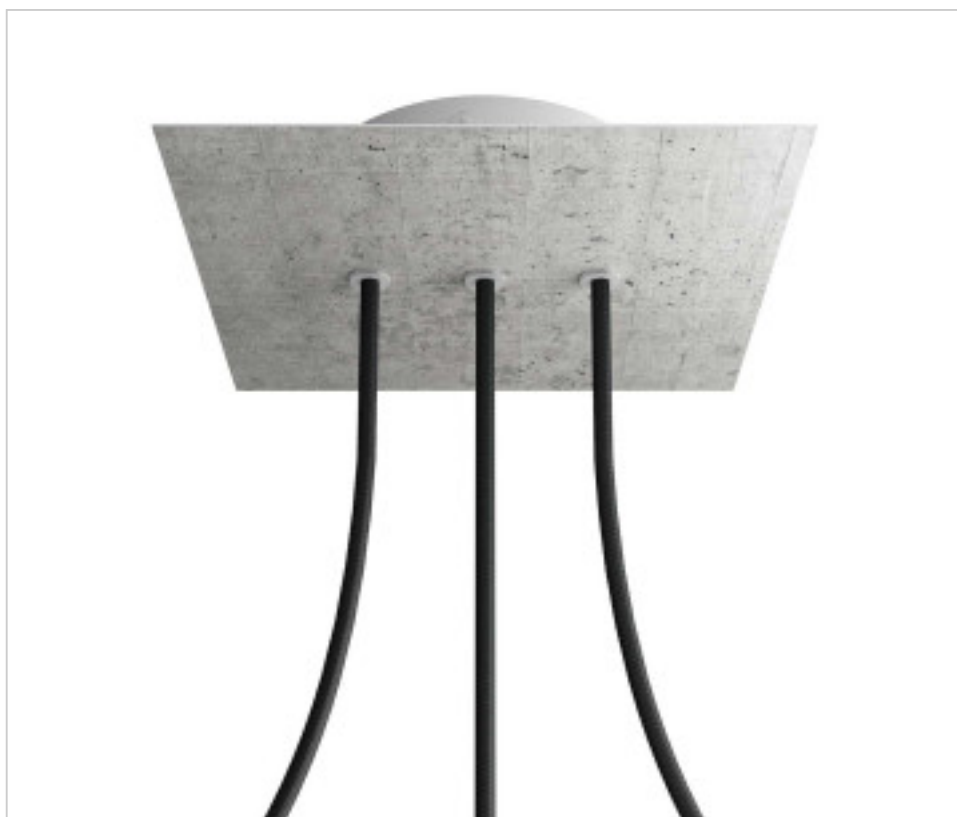

METALLIC ACCESORIES > Ceiling Roses KIT > Metal Ceiling Roses KIT
Metal Square Ceiling Roses 3 holes with cover Rose-One

CDKROQ203LF106

KIT Rose-one Square 20X20 3 Holes Line Concrete

April 04th, 2025, 13:10

DESCRIPTION

<iframe width="300" height="200" src="https://www.youtube.com/embed/P5N7h5tYtYc" frameborder="0" allow="accelerometer; autoplay; encrypted-media; gyroscope; picture-in-picture" allowfullscreen></iframe>

CDKROQ203LF106

KIT Rose-one Square 20X20 3 Holes Line Concrete

TECHNICAL SPECIFICATIONS

Weight: 547 Grams

NOTES

Square Roshe-One complete system. Includes fixing elements

OTHER FEATURES

Length (mm): 200

Width (mm): 200

High (mm): 35