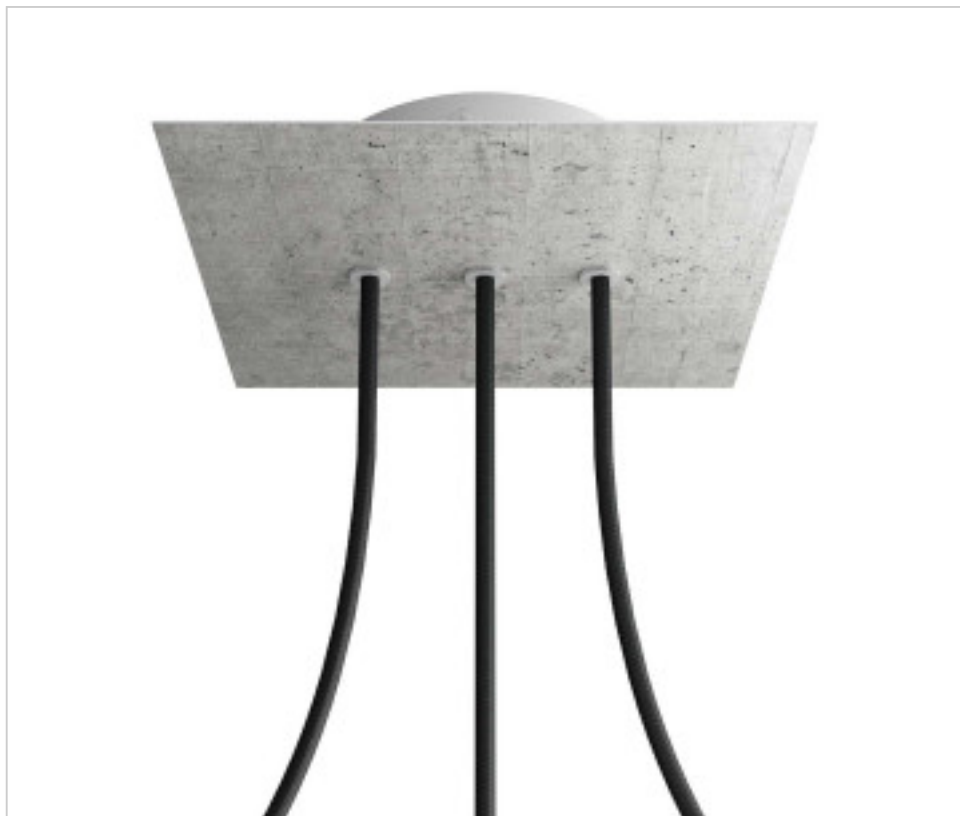

METALLIC ACCESORIES > Ceiling Roses KIT > Metal Ceiling Roses KIT
Metal Square Ceiling Roses 3 holes with cover Rose-One

CDKROQ203LF106

KIT Rose-one Square 20X20 3 Holes Line Concrete

November 23rd, 2024, 09:21

DESCRIPTION

<iframe width="300" height="200" src="https://www.youtube.com/embed/P5N7h5tYtYc" frameborder="0" allow="accelerometer; autoplay; encrypted-media; gyroscope; picture-in-picture" allowfullscreen></iframe>

CDKROQ203LF106

KIT Rose-one Square 20X20 3 Holes Line Concrete

TECHNICAL SPECIFICATIONS

Weight: 547 Grams

NOTES

Square Roshe-One complete system. Includes fixing elements

OTHER FEATURES

Length (mm): 200

Width (mm): 200

High (mm): 35