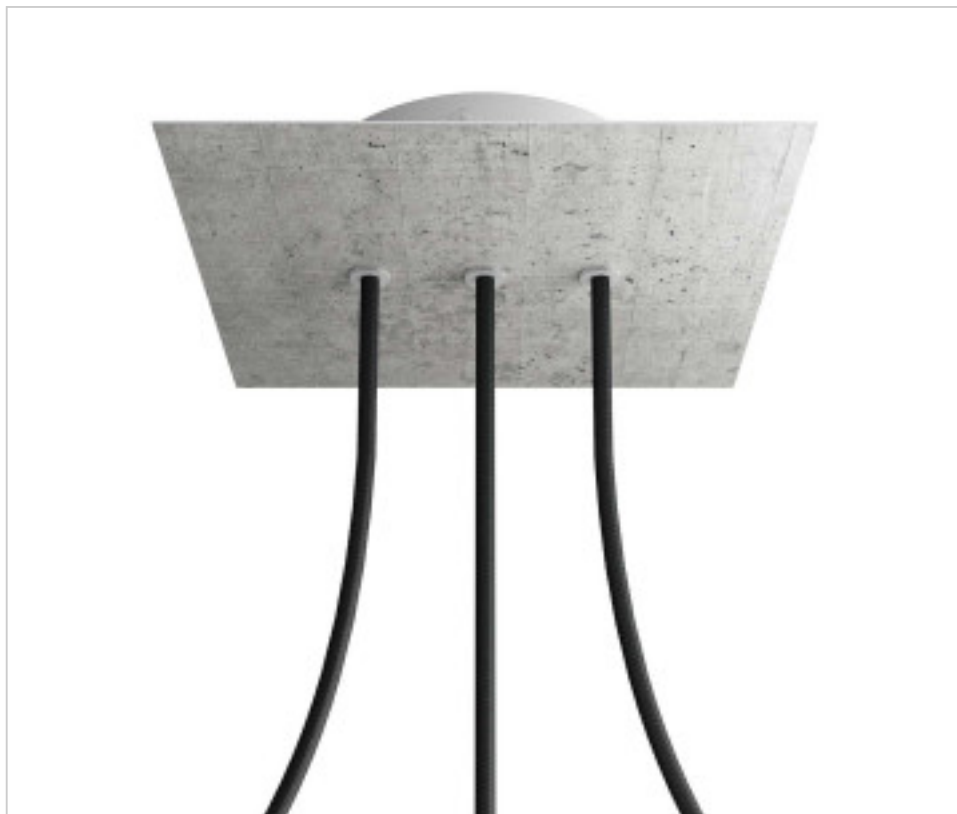

METALLIC ACCESORIES > Ceiling Roses KIT > Metal Ceiling Roses KIT
Metal Square Ceiling Roses 3 holes with cover Rose-One

CDKROQ203LF106

KIT Rose-one Square 20X20 3 Holes Line Concrete

December 23rd, 2024, 13:32

DESCRIPTION

<iframe width="300" height="200" src="https://www.youtube.com/embed/P5N7h5tYtYc" frameborder="0" allow="accelerometer; autoplay; encrypted-media; gyroscope; picture-in-picture" allowfullscreen></iframe>

CDKROQ203LF106

KIT Rose-one Square 20X20 3 Holes Line Concrete

TECHNICAL SPECIFICATIONS

Weight: 547 Grams

NOTES

Square Roshe-One complete system. Includes fixing elements

OTHER FEATURES

Length (mm): 200

Width (mm): 200

High (mm): 35