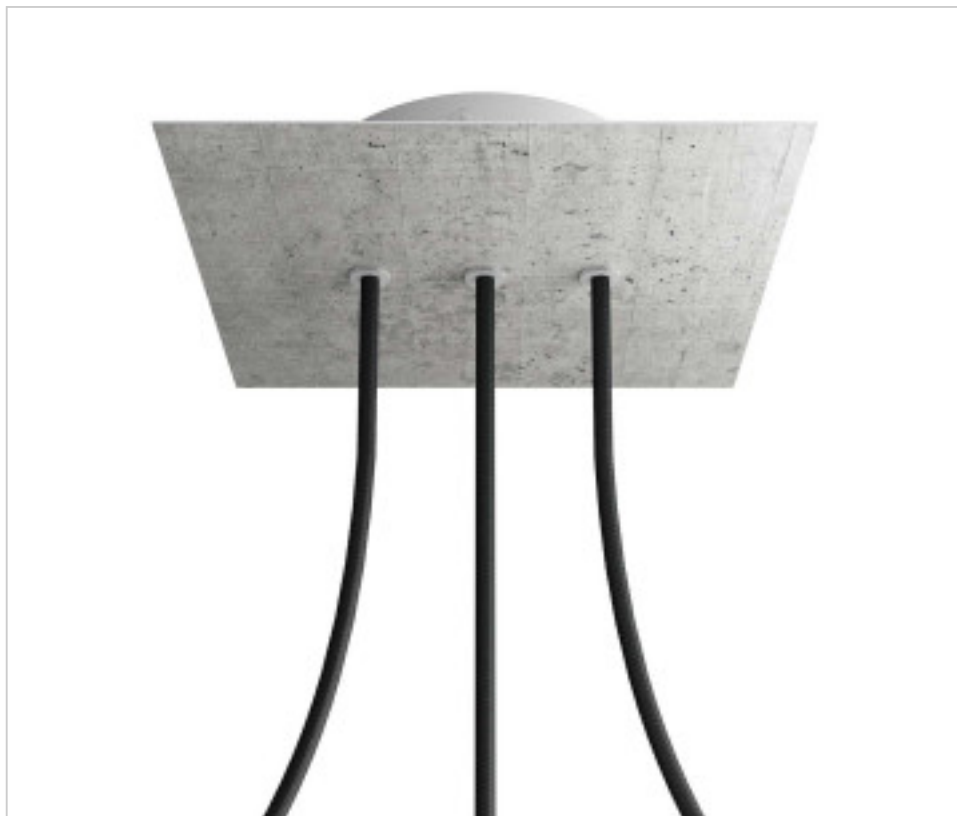

METALLIC ACCESORIES > Ceiling Roses KIT > Metal Ceiling Roses KIT
Metal Square Ceiling Roses 3 holes with cover Rose-One

CDKROQ203LF106

KIT Rose-one Square 20X20 3 Holes Line Concrete

February 01st, 2025, 20:45

DESCRIPTION

<iframe width="300" height="200" src="https://www.youtube.com/embed/P5N7h5tYtYc" frameborder="0" allow="accelerometer; autoplay; encrypted-media; gyroscope; picture-in-picture" allowfullscreen></iframe>

CDKROQ203LF106

KIT Rose-one Square 20X20 3 Holes Line Concrete

TECHNICAL SPECIFICATIONS

Weight: 547 Grams

NOTES

Square Roshe-One complete system. Includes fixing elements

OTHER FEATURES

Length (mm): 200

Width (mm): 200

High (mm): 35