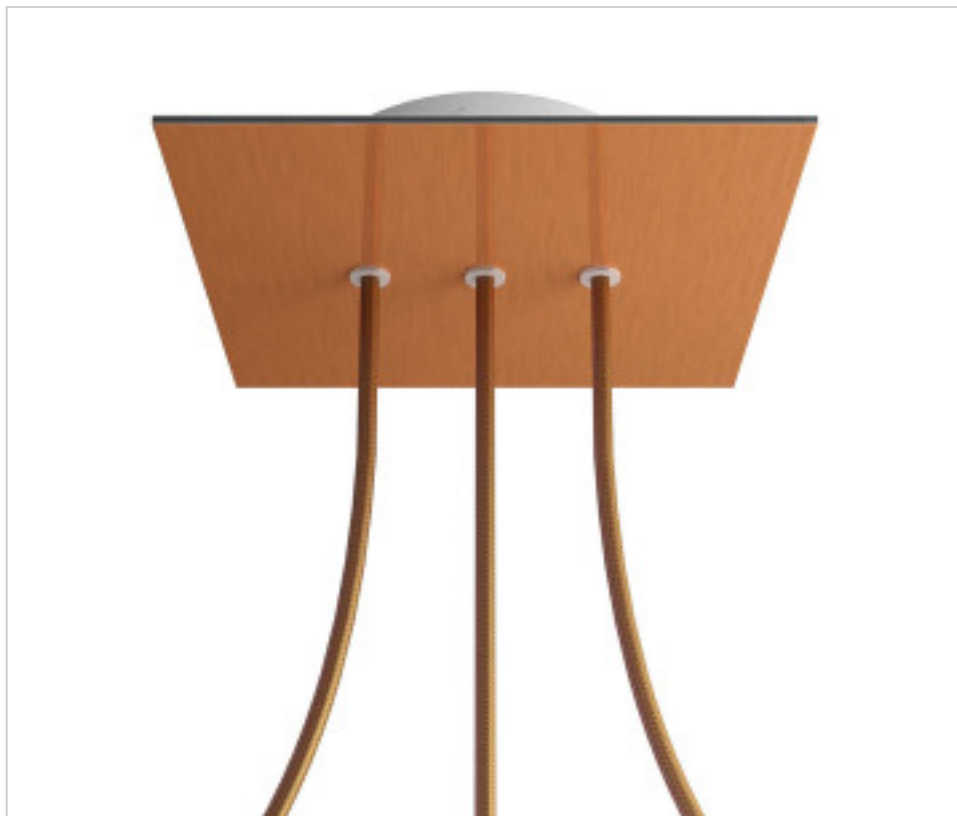

METALLIC ACCESORIES > Ceiling Roses KIT > Metal Ceiling Roses KIT
Metal Square Ceiling Roses 3 holes with cover Rose-One

CDKROQ203LF108

KIT Rose-one Square 20X20 3 Holes Line Copper satin

February 08th, 2025, 12:05

DESCRIPTION

<iframe width="300" height="200" src="https://www.youtube.com/embed/P5N7h5tYtYc" frameborder="0" allow="accelerometer; autoplay; encrypted-media; gyroscope; picture-in-picture" allowfullscreen></iframe>

CDKROQ203LF108

KIT Rose-one Square 20X20 3 Holes Line Copper satin

TECHNICAL SPECIFICATIONS

Weight: 605 Grams

NOTES

Square Roshe-One complete system. Includes fixing elements

OTHER FEATURES

Length (mm): 200

Width (mm): 200

High (mm): 35