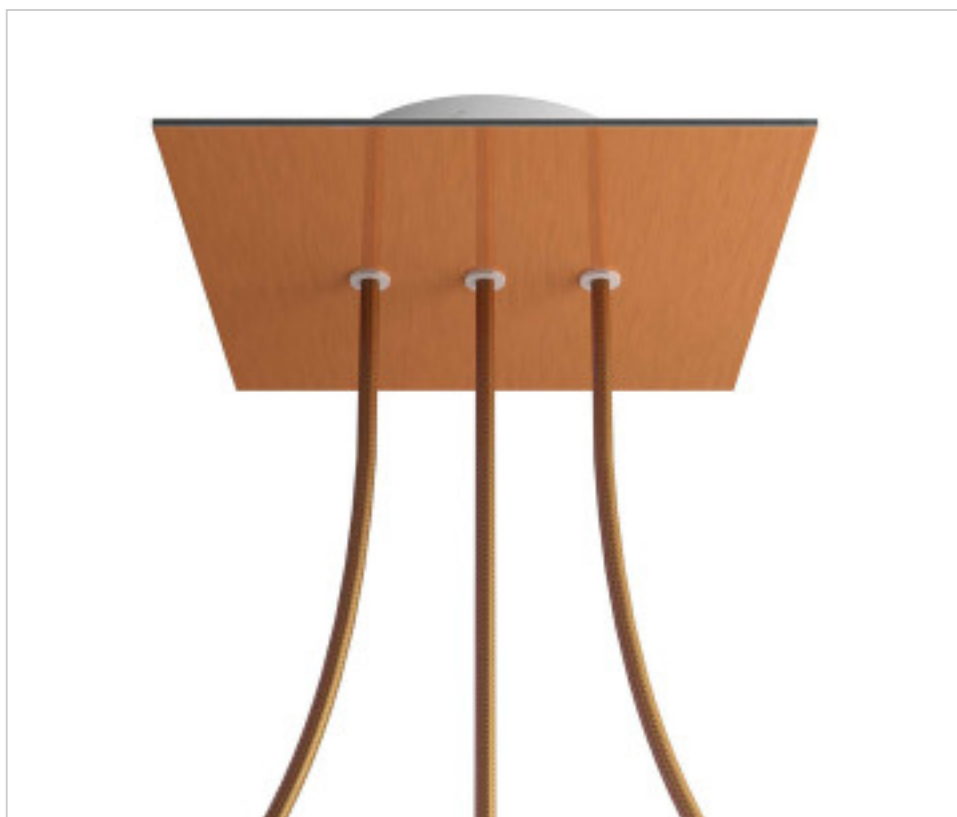

METALLIC ACCESORIES > Ceiling Roses KIT > Metal Ceiling Roses KIT
Metal Square Ceiling Roses 3 holes with cover Rose-One

CDKROQ203LF108

KIT Rose-one Square 20X20 3 Holes Line Copper satin

April 04th, 2025, 13:19

DESCRIPTION

<iframe width="300" height="200" src="https://www.youtube.com/embed/P5N7h5tYtYc" frameborder="0" allow="accelerometer; autoplay; encrypted-media; gyroscope; picture-in-picture" allowfullscreen></iframe>

CDKROQ203LF108

KIT Rose-one Square 20X20 3 Holes Line Copper satin

TECHNICAL SPECIFICATIONS

Weight: 605 Grams

NOTES

Square Roshe-One complete system. Includes fixing elements

OTHER FEATURES

Length (mm): 200

Width (mm): 200

High (mm): 35