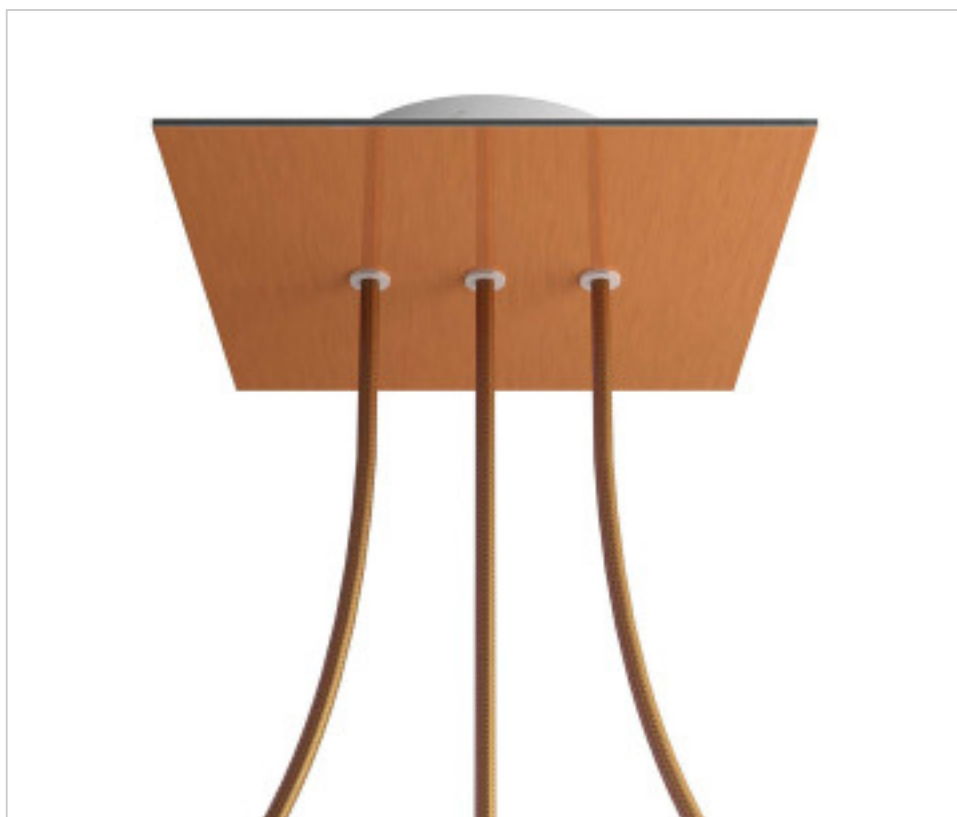

METALLIC ACCESORIES > Ceiling Roses KIT > Metal Ceiling Roses KIT
Metal Square Ceiling Roses 3 holes with cover Rose-One

CDKROQ203LF108

KIT Rose-one Square 20X20 3 Holes Line Copper satin

October 02nd, 2024, 04:26

DESCRIPTION

<iframe width="300" height="200" src="https://www.youtube.com/embed/P5N7h5tYtYc" frameborder="0" allow="accelerometer; autoplay; encrypted-media; gyroscope; picture-in-picture" allowfullscreen></iframe>

CDKROQ203LF108

KIT Rose-one Square 20X20 3 Holes Line Copper satin

TECHNICAL SPECIFICATIONS

Weight: 605 Grams

NOTES

Square Roshe-One complete system. Includes fixing elements

OTHER FEATURES

Length (mm): 200

Width (mm): 200

High (mm): 35