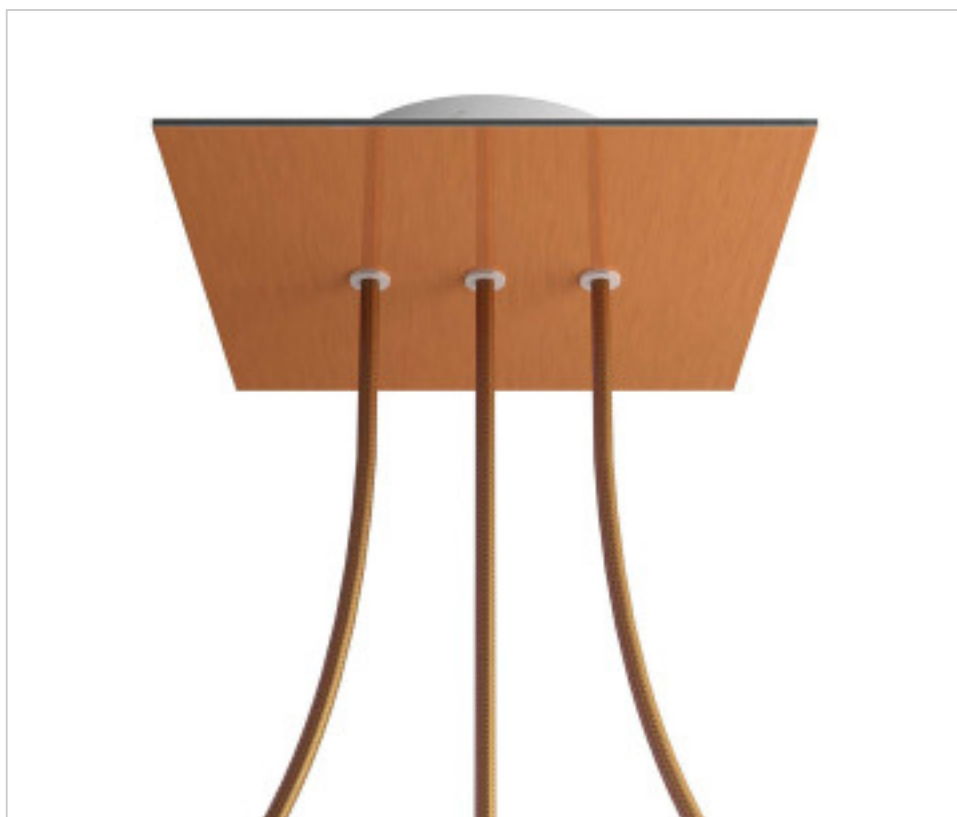

METALLIC ACCESORIES > Ceiling Roses KIT > Metal Ceiling Roses KIT
Metal Square Ceiling Roses 3 holes with cover Rose-One

CDKROQ203LF108

KIT Rose-one Square 20X20 3 Holes Line Copper satin

December 03rd, 2024, 19:08

DESCRIPTION

<iframe width="300" height="200" src="https://www.youtube.com/embed/P5N7h5tYtYc" frameborder="0" allow="accelerometer; autoplay; encrypted-media; gyroscope; picture-in-picture" allowfullscreen></iframe>

CDKROQ203LF108

KIT Rose-one Square 20X20 3 Holes Line Copper satin

TECHNICAL SPECIFICATIONS

Weight: 605 Grams

NOTES

Square Roshe-One complete system. Includes fixing elements

OTHER FEATURES

Length (mm): 200

Width (mm): 200

High (mm): 35