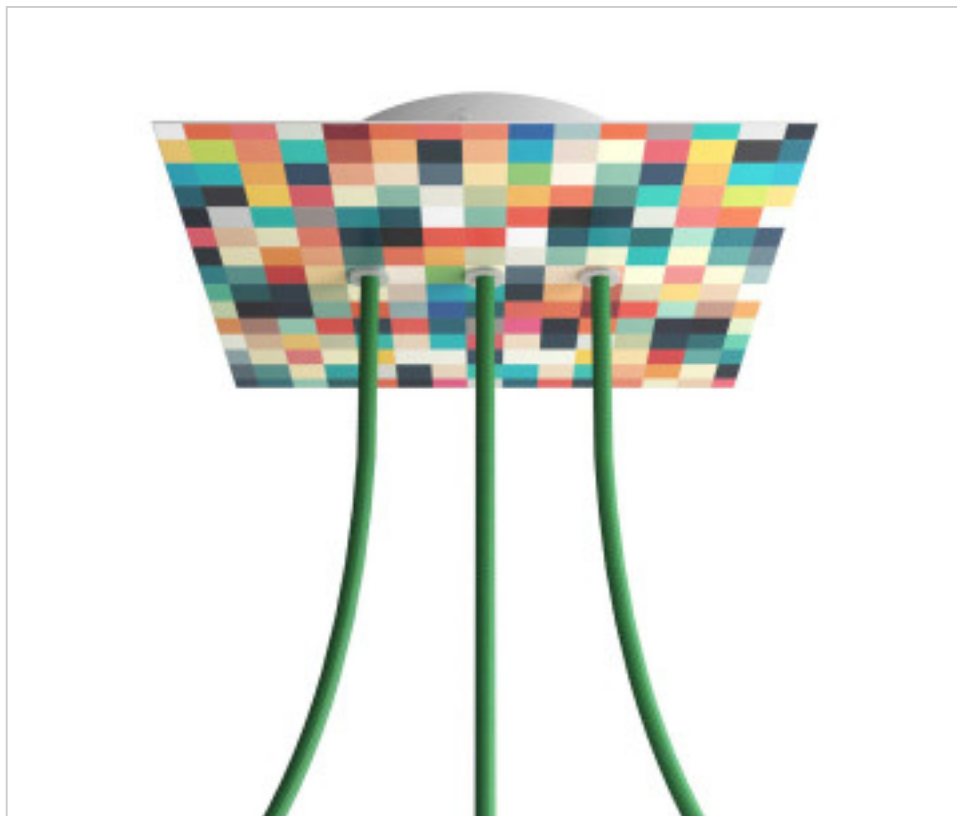

METALLIC ACCESORIES > Ceiling Roses KIT > Metal Ceiling Roses KIT
Metal Square Ceiling Roses 3 holes with cover Rose-One

CDKROQ203LF201

KIT Rose-one Square 20X20 3 Holes Line Palette

April 04th, 2025, 18:23

DESCRIPTION

<iframe width="300" height="200" src="https://www.youtube.com/embed/P5N7h5tYtYc" frameborder="0" allow="accelerometer; autoplay; encrypted-media; gyroscope; picture-in-picture" allowfullscreen></iframe>

CDKROQ203LF201

KIT Rose-one Square 20X20 3 Holes Line Palette

TECHNICAL SPECIFICATIONS

Weight: 547 Grams

NOTES

Square Roshe-One complete system. Includes fixing elements

OTHER FEATURES

Length (mm): 200

Width (mm): 200

High (mm): 35