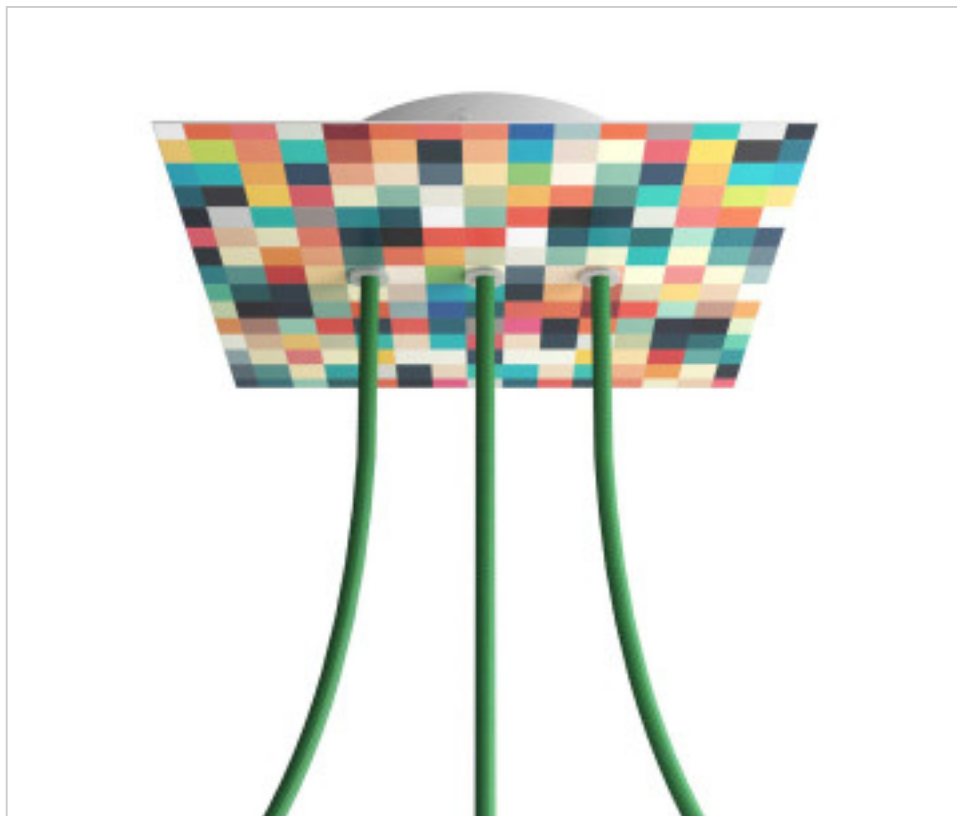

METALLIC ACCESORIES > Ceiling Roses KIT > Metal Ceiling Roses KIT
Metal Square Ceiling Roses 3 holes with cover Rose-One

CDKROQ203LF201

KIT Rose-one Square 20X20 3 Holes Line Palette

February 01st, 2025, 20:35

DESCRIPTION

<iframe width="300" height="200" src="https://www.youtube.com/embed/P5N7h5tYtYc" frameborder="0" allow="accelerometer; autoplay; encrypted-media; gyroscope; picture-in-picture" allowfullscreen></iframe>

CDKROQ203LF201

KIT Rose-one Square 20X20 3 Holes Line Palette

TECHNICAL SPECIFICATIONS

Weight: 547 Grams

NOTES

Square Roshe-One complete system. Includes fixing elements

OTHER FEATURES

Length (mm): 200

Width (mm): 200

High (mm): 35