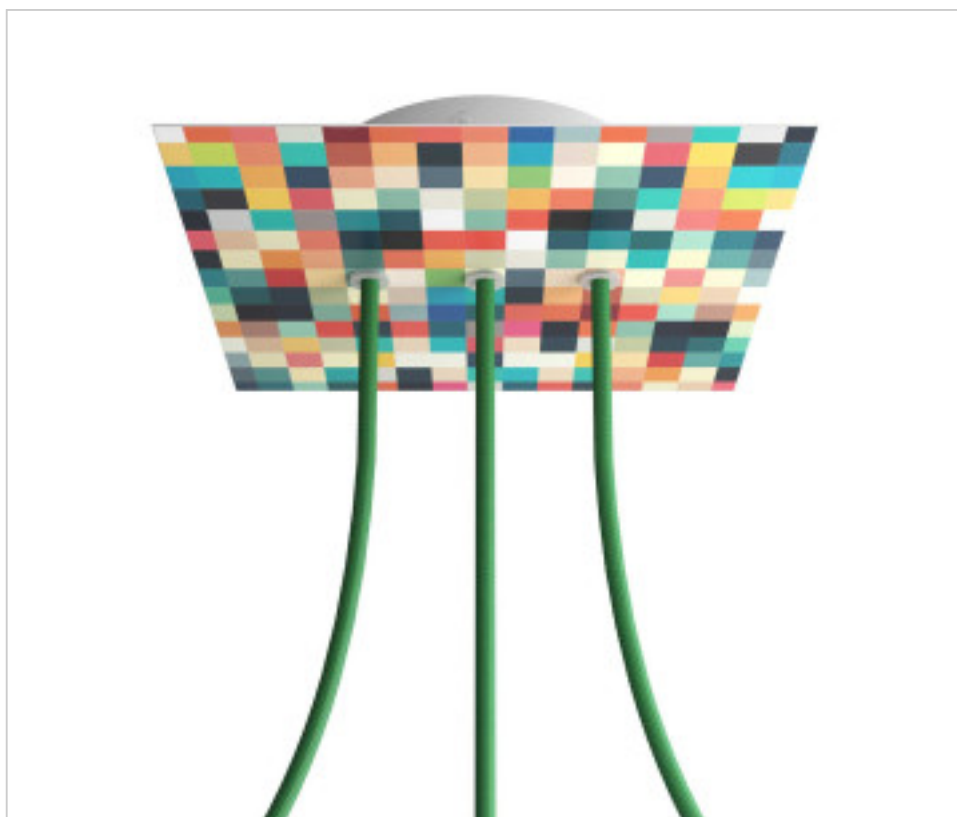

METALLIC ACCESORIES > Ceiling Roses KIT > Metal Ceiling Roses KIT
Metal Square Ceiling Roses 3 holes with cover Rose-One

CDKROQ203LF201

KIT Rose-one Square 20X20 3 Holes Line Palette

December 22nd, 2024, 02:57

DESCRIPTION

<iframe width="300" height="200" src="https://www.youtube.com/embed/P5N7h5tYtYc" frameborder="0" allow="accelerometer; autoplay; encrypted-media; gyroscope; picture-in-picture" allowfullscreen></iframe>

CDKROQ203LF201

KIT Rose-one Square 20X20 3 Holes Line Palette

TECHNICAL SPECIFICATIONS

Weight: 547 Grams

NOTES

Square Roshe-One complete system. Includes fixing elements

OTHER FEATURES

Length (mm): 200

Width (mm): 200

High (mm): 35