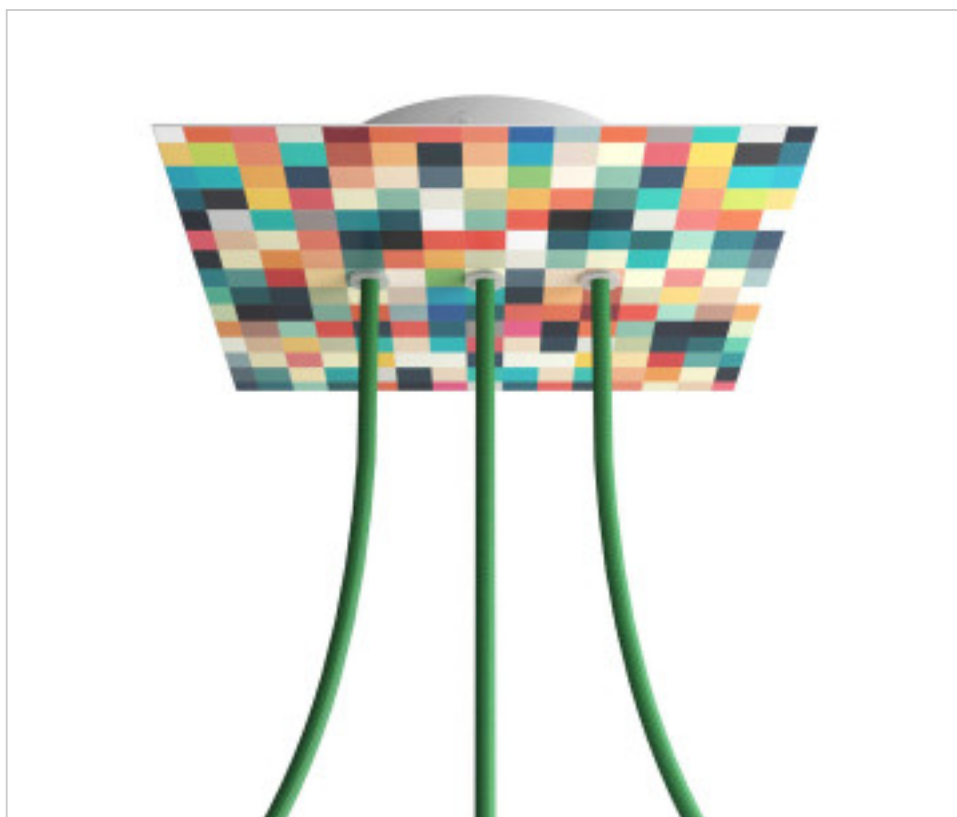

METALLIC ACCESORIES > Ceiling Roses KIT > Metal Ceiling Roses KIT
Metal Square Ceiling Roses 3 holes with cover Rose-One

CDKROQ203LF201

KIT Rose-one Square 20X20 3 Holes Line Palette

February 02nd, 2025, 22:43

DESCRIPTION

<iframe width="300" height="200" src="https://www.youtube.com/embed/P5N7h5tYtYc" frameborder="0" allow="accelerometer; autoplay; encrypted-media; gyroscope; picture-in-picture" allowfullscreen></iframe>

CDKROQ203LF201

KIT Rose-one Square 20X20 3 Holes Line Palette

TECHNICAL SPECIFICATIONS

Weight: 547 Grams

NOTES

Square Roshe-One complete system. Includes fixing elements

OTHER FEATURES

Length (mm): 200

Width (mm): 200

High (mm): 35