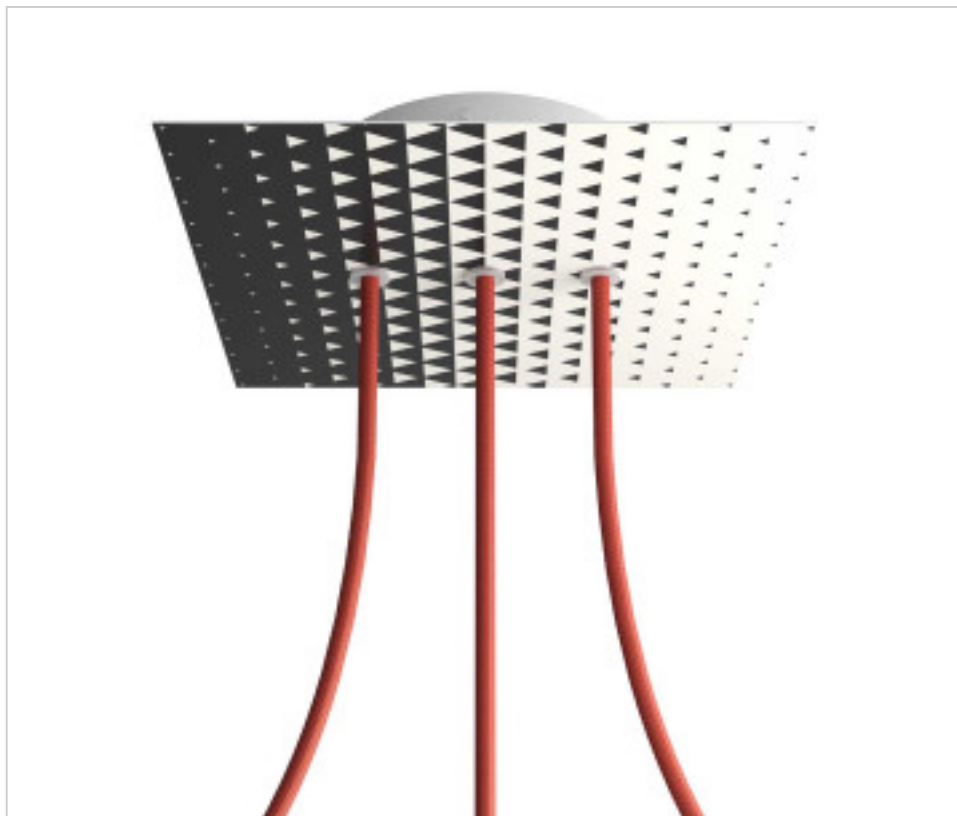

METALLIC ACCESORIES > Ceiling Roses KIT > Metal Ceiling Roses KIT
Metal Square Ceiling Roses 3 holes with cover Rose-One

CDKROQ203LF205

KIT Rose-one Square 20X20 3 Holes Line Triangle

October 02nd, 2024, 04:30

DESCRIPTION

<iframe width="300" height="200" src="https://www.youtube.com/embed/P5N7h5tYtYc" frameborder="0" allow="accelerometer; autoplay; encrypted-media; gyroscope; picture-in-picture" allowfullscreen></iframe>

CDKROQ203LF205

KIT Rose-one Square 20X20 3 Holes Line Triangle

TECHNICAL SPECIFICATIONS

Weight: 547 Grams

NOTES

Square Roshe-One complete system. Includes fixing elements

OTHER FEATURES

Length (mm): 200

Width (mm): 200

High (mm): 35