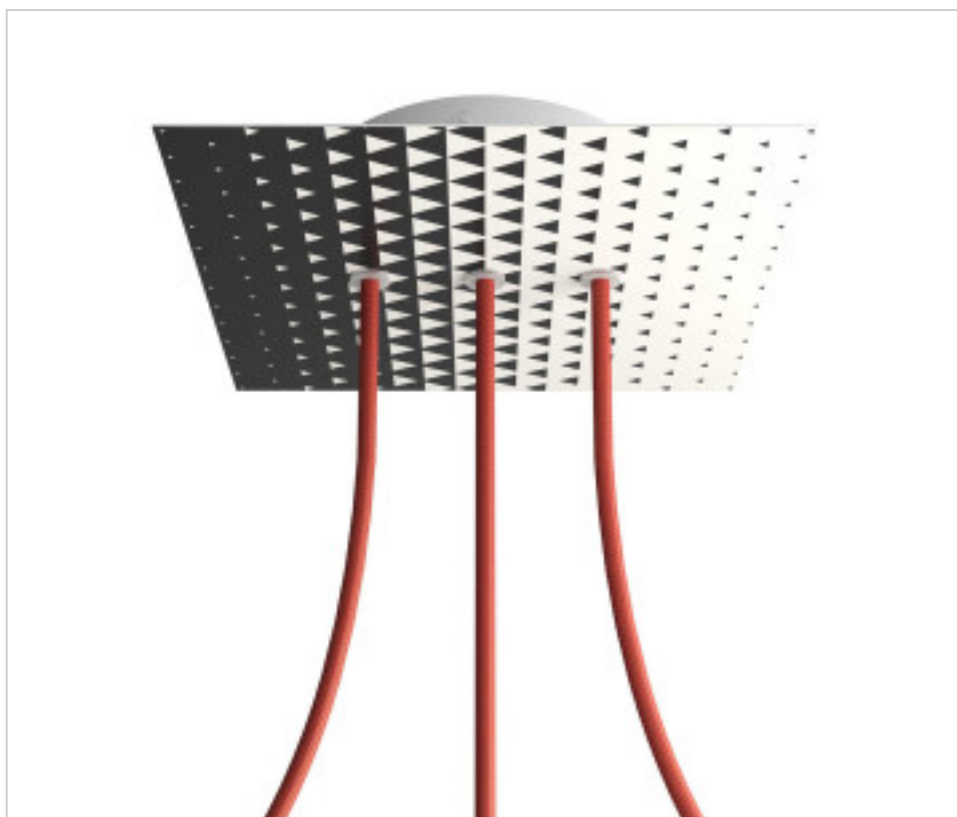

METALLIC ACCESORIES > Ceiling Roses KIT > Metal Ceiling Roses KIT
Metal Square Ceiling Roses 3 holes with cover Rose-One

CDKROQ203LF205

KIT Rose-one Square 20X20 3 Holes Line Triangle

April 04th, 2025, 00:47

DESCRIPTION

<iframe width="300" height="200" src="https://www.youtube.com/embed/P5N7h5tYtYc" frameborder="0" allow="accelerometer; autoplay; encrypted-media; gyroscope; picture-in-picture" allowfullscreen></iframe>

CDKROQ203LF205

KIT Rose-one Square 20X20 3 Holes Line Triangle

TECHNICAL SPECIFICATIONS

Weight: 547 Grams

NOTES

Square Roshe-One complete system. Includes fixing elements

OTHER FEATURES

Length (mm): 200

Width (mm): 200

High (mm): 35