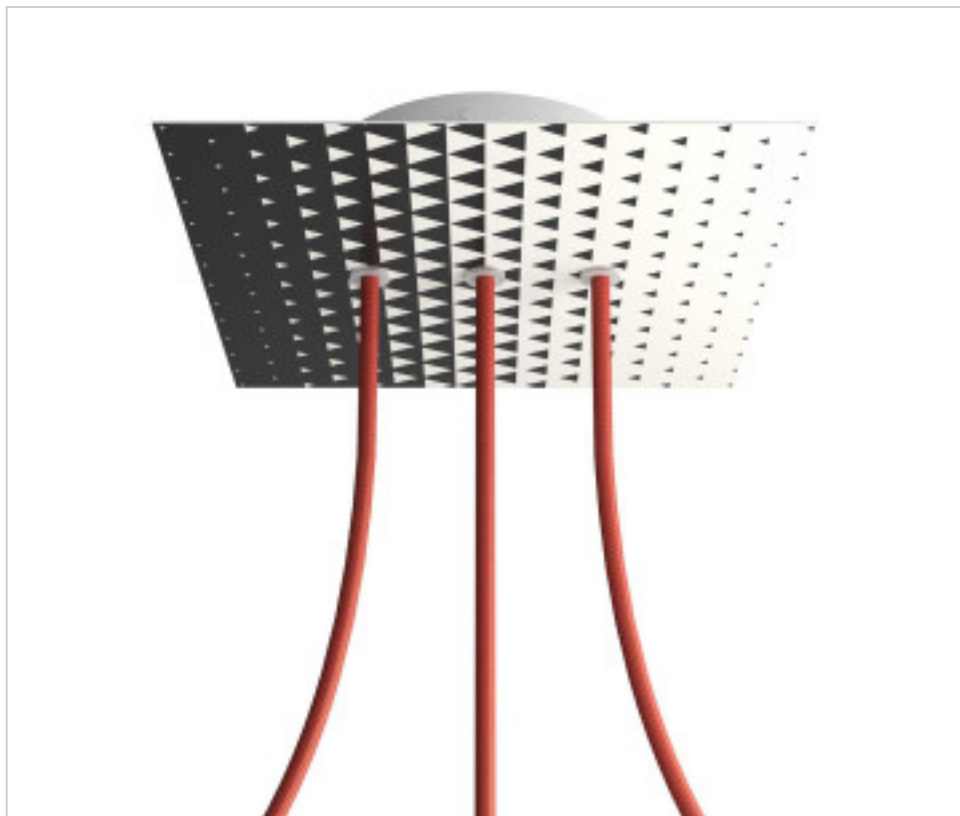

METALLIC ACCESORIES > Ceiling Roses KIT > Metal Ceiling Roses KIT
Metal Square Ceiling Roses 3 holes with cover Rose-One

CDKROQ203LF205

KIT Rose-one Square 20X20 3 Holes Line Triangle

December 22nd, 2024, 02:43

DESCRIPTION

<iframe width="300" height="200" src="https://www.youtube.com/embed/P5N7h5tYtYc" frameborder="0" allow="accelerometer; autoplay; encrypted-media; gyroscope; picture-in-picture" allowfullscreen></iframe>

CDKROQ203LF205

KIT Rose-one Square 20X20 3 Holes Line Triangle

TECHNICAL SPECIFICATIONS

Weight: 547 Grams

NOTES

Square Roshe-One complete system. Includes fixing elements

OTHER FEATURES

Length (mm): 200

Width (mm): 200

High (mm): 35