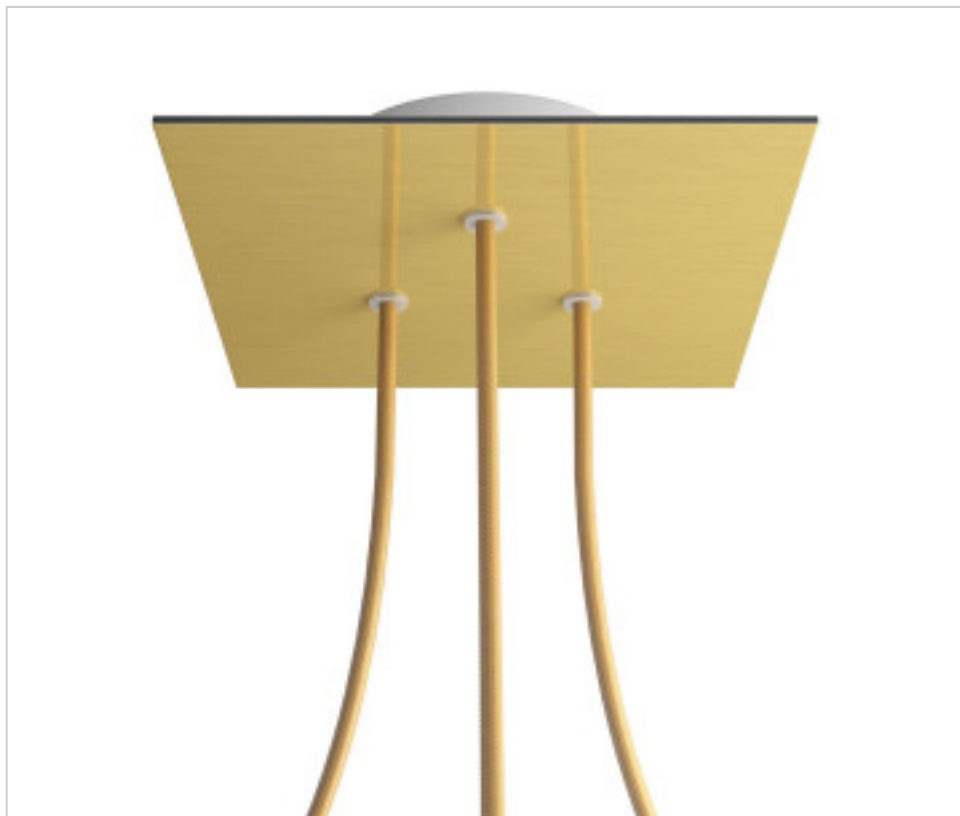

METALLIC ACCESORIES > Ceiling Roses KIT > Metal Ceiling Roses KIT
Metal Square Ceiling Roses 3 holes with cover Rose-One

CDKROQ203TF107

KIT Rose-one Square 20X20 3 Holes Triangle Brass satin

November 23rd, 2024, 09:12

DESCRIPTION

<iframe width="300" height="200" src="https://www.youtube.com/embed/P5N7h5tYtYc" frameborder="0" allow="accelerometer; autoplay; encrypted-media; gyroscope; picture-in-picture" allowfullscreen></iframe>

CDKROQ203TF107

KIT Rose-one Square 20X20 3 Holes Triangle Brass satin

TECHNICAL SPECIFICATIONS

Weight: 605 Grams

NOTES

Square Roshe-One complete system. Includes fixing elements

OTHER FEATURES

Length (mm): 200

Width (mm): 200

High (mm): 35