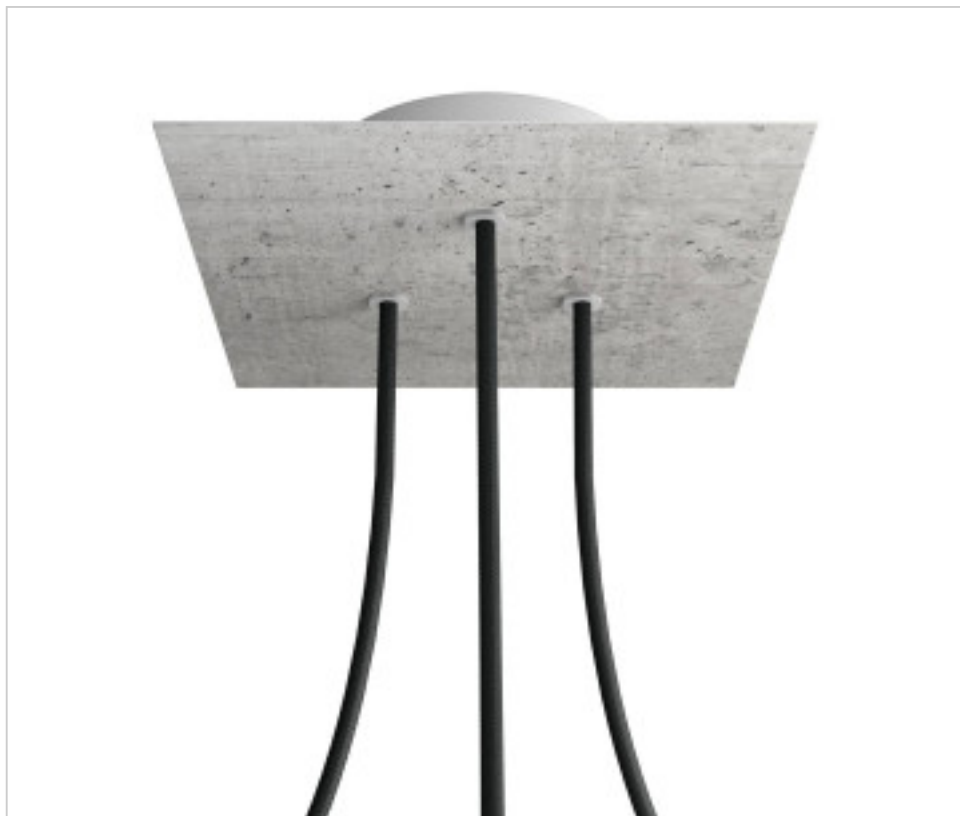

METALLIC ACCESORIES > Ceiling Roses KIT > Metal Ceiling Roses KIT
Metal Square Ceiling Roses 3 holes with cover Rose-One

CDKROQ203TF106

KIT Rose-one Square 20X20 3 Holes Triangle Concrete

December 22nd, 2024, 03:02

DESCRIPTION

<iframe width="300" height="200" src="https://www.youtube.com/embed/P5N7h5tYtYc" frameborder="0" allow="accelerometer; autoplay; encrypted-media; gyroscope; picture-in-picture" allowfullscreen></iframe>

CDKROQ203TF106

KIT Rose-one Square 20X20 3 Holes Triangle Concrete

TECHNICAL SPECIFICATIONS

Weight: 547 Grams

NOTES

Square Roshe-One complete system. Includes fixing elements

OTHER FEATURES

Length (mm): 200

Width (mm): 200

High (mm): 35