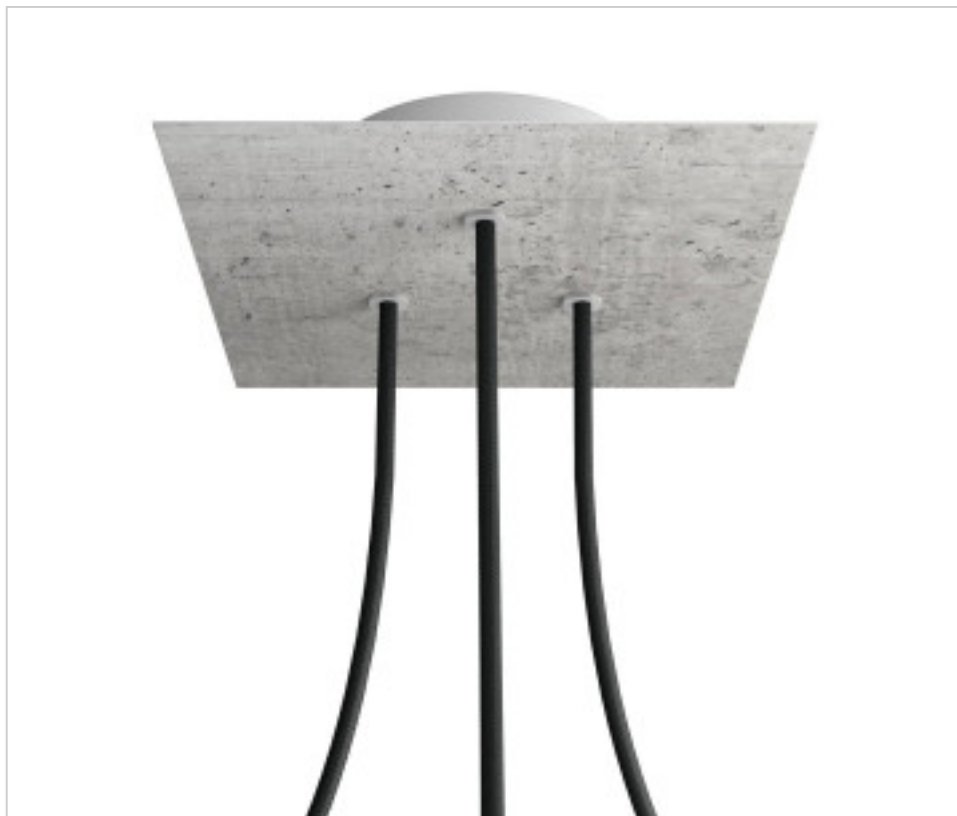

METALLIC ACCESORIES > Ceiling Roses KIT > Metal Ceiling Roses KIT
Metal Square Ceiling Roses 3 holes with cover Rose-One

CDKROQ203TF106

KIT Rose-one Square 20X20 3 Holes Triangle Concrete

April 05th, 2025, 11:15

DESCRIPTION

<iframe width="300" height="200" src="https://www.youtube.com/embed/P5N7h5tYtYc" frameborder="0" allow="accelerometer; autoplay; encrypted-media; gyroscope; picture-in-picture" allowfullscreen></iframe>

CDKROQ203TF106

KIT Rose-one Square 20X20 3 Holes Triangle Concrete

TECHNICAL SPECIFICATIONS

Weight: 547 Grams

NOTES

Square Roshe-One complete system. Includes fixing elements

OTHER FEATURES

Length (mm): 200

Width (mm): 200

High (mm): 35