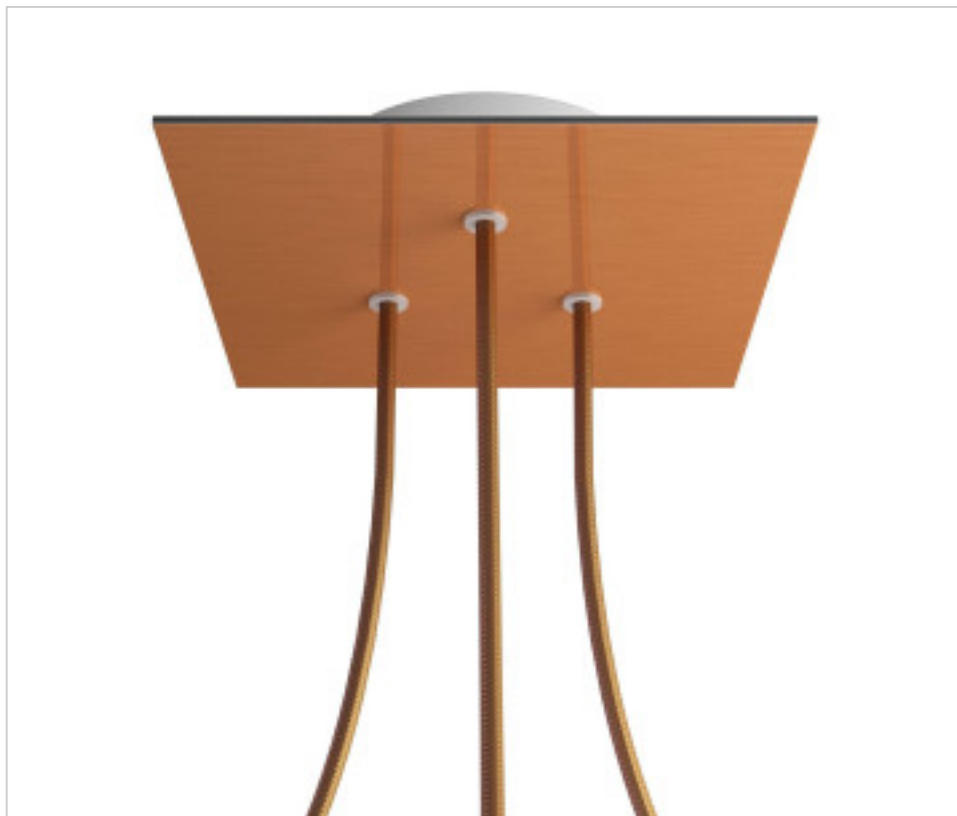

METALLIC ACCESORIES > Ceiling Roses KIT > Metal Ceiling Roses KIT
Metal Square Ceiling Roses 3 holes with cover Rose-One

CDKROQ203TF108

KIT Rose-one Square 20X20 3 Holes Triangle Copper satin

February 01st, 2025, 20:37

DESCRIPTION

<iframe width="300" height="200" src="https://www.youtube.com/embed/P5N7h5tYtYc" frameborder="0" allow="accelerometer; autoplay; encrypted-media; gyroscope; picture-in-picture" allowfullscreen></iframe>

CDKROQ203TF108

KIT Rose-one Square 20X20 3 Holes Triangle Copper satin

TECHNICAL SPECIFICATIONS

Weight: 605 Grams

NOTES

Square Roshe-One complete system. Includes fixing elements

OTHER FEATURES

Length (mm): 200

Width (mm): 200

High (mm): 35