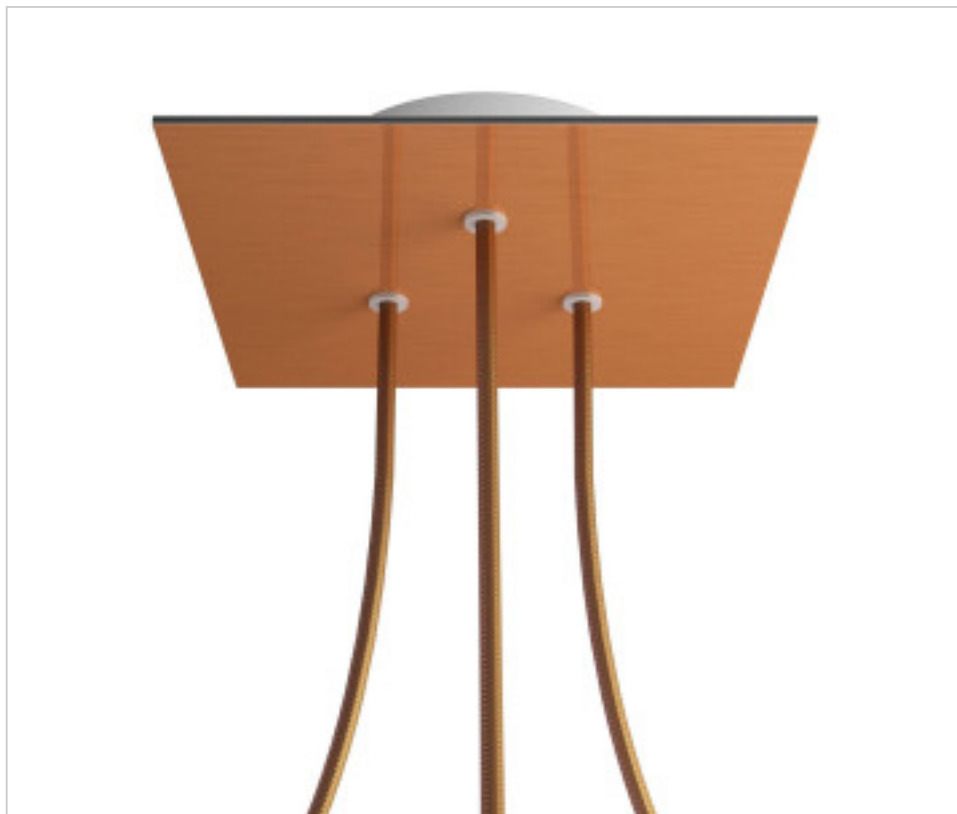

METALLIC ACCESORIES > Ceiling Roses KIT > Metal Ceiling Roses KIT
Metal Square Ceiling Roses 3 holes with cover Rose-One

CDKROQ203TF108

KIT Rose-one Square 20X20 3 Holes Triangle Copper satin

December 22nd, 2024, 02:57

DESCRIPTION

<iframe width="300" height="200" src="https://www.youtube.com/embed/P5N7h5tYtYc" frameborder="0" allow="accelerometer; autoplay; encrypted-media; gyroscope; picture-in-picture" allowfullscreen></iframe>

CDKROQ203TF108

KIT Rose-one Square 20X20 3 Holes Triangle Copper satin

TECHNICAL SPECIFICATIONS

Weight: 605 Grams

NOTES

Square Roshe-One complete system. Includes fixing elements

OTHER FEATURES

Length (mm): 200

Width (mm): 200

High (mm): 35