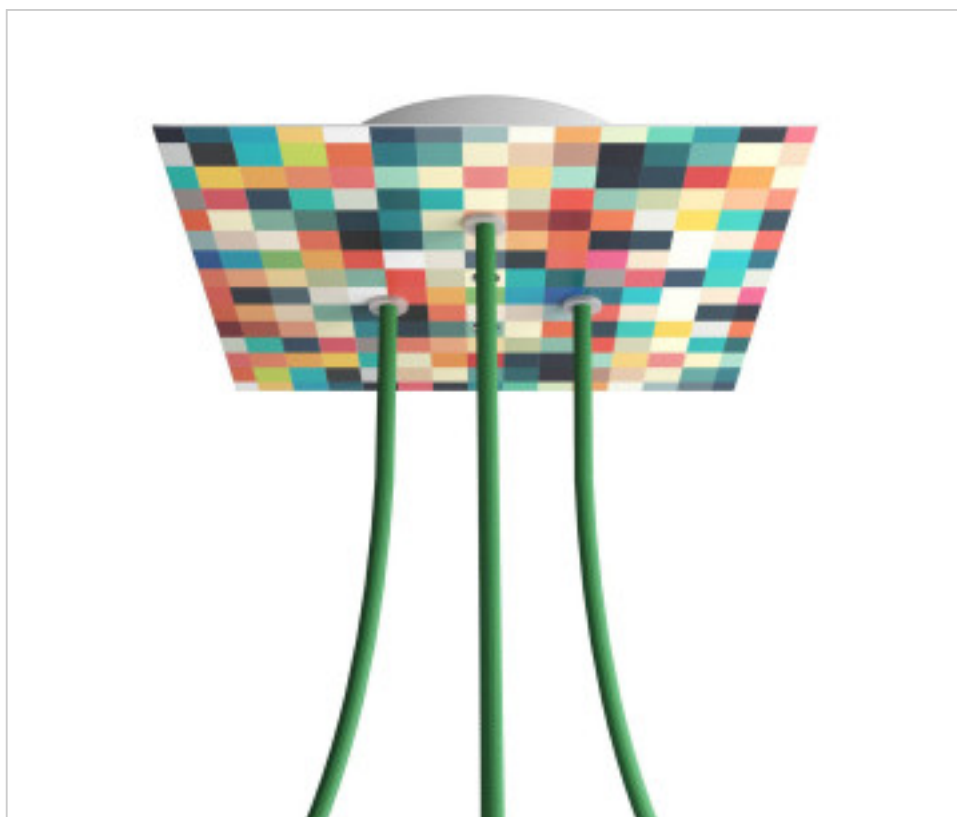

METALLIC ACCESORIES > Ceiling Roses KIT > Metal Ceiling Roses KIT
Metal Square Ceiling Roses 3 holes with cover Rose-One

CDKROQ203TF201

KIT Rose-one Square 20X20 3 Holes Triangle Palette

November 23rd, 2024, 10:29

DESCRIPTION

<iframe width="300" height="200" src="https://www.youtube.com/embed/P5N7h5tYtYc" frameborder="0" allow="accelerometer; autoplay; encrypted-media; gyroscope; picture-in-picture" allowfullscreen></iframe>

CDKROQ203TF201

KIT Rose-one Square 20X20 3 Holes Triangle Palette

TECHNICAL SPECIFICATIONS

Weight: 547 Grams

NOTES

Square Roshe-One complete system. Includes fixing elements

OTHER FEATURES

Length (mm): 200

Width (mm): 200

High (mm): 35