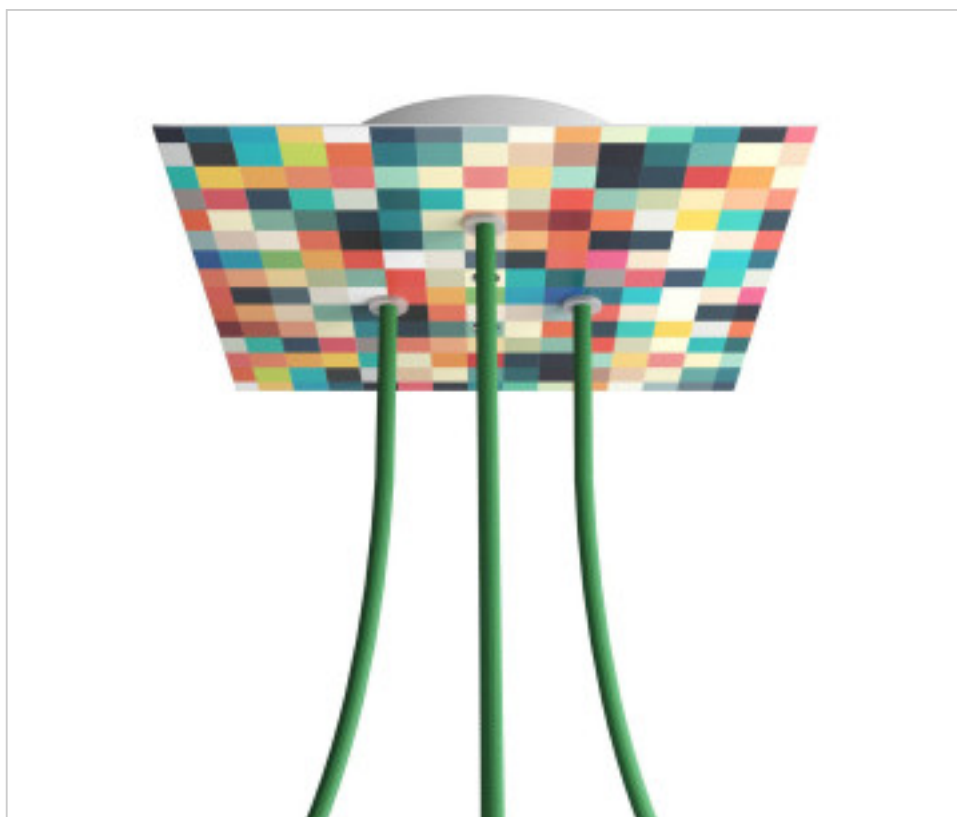

METALLIC ACCESORIES > Ceiling Roses KIT > Metal Ceiling Roses KIT
Metal Square Ceiling Roses 3 holes with cover Rose-One

CDKROQ203TF201

KIT Rose-one Square 20X20 3 Holes Triangle Palette

October 02nd, 2024, 04:26

DESCRIPTION

<iframe width="300" height="200" src="https://www.youtube.com/embed/P5N7h5tYtYc" frameborder="0" allow="accelerometer; autoplay; encrypted-media; gyroscope; picture-in-picture" allowfullscreen></iframe>

CDKROQ203TF201

KIT Rose-one Square 20X20 3 Holes Triangle Palette

TECHNICAL SPECIFICATIONS

Weight: 547 Grams

NOTES

Square Roshe-One complete system. Includes fixing elements

OTHER FEATURES

Length (mm): 200

Width (mm): 200

High (mm): 35