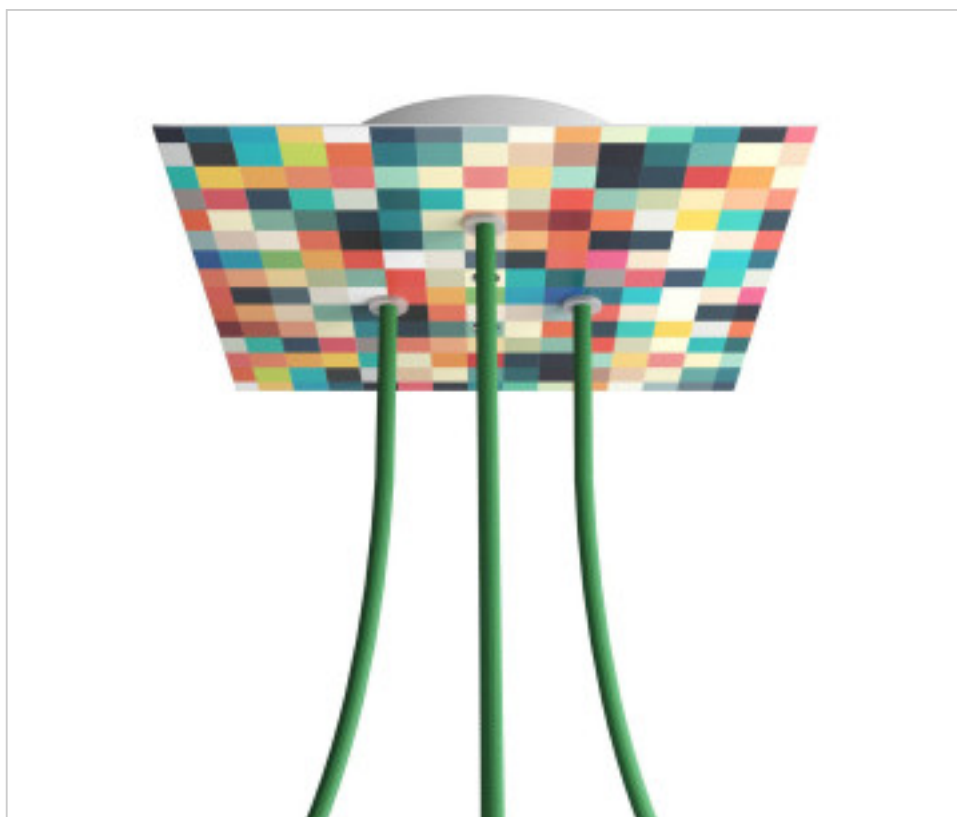

METALLIC ACCESORIES > Ceiling Roses KIT > Metal Ceiling Roses KIT
Metal Square Ceiling Roses 3 holes with cover Rose-One

CDKROQ203TF201

KIT Rose-one Square 20X20 3 Holes Triangle Palette

April 04th, 2025, 12:59

DESCRIPTION

<iframe width="300" height="200" src="https://www.youtube.com/embed/P5N7h5tYtYc" frameborder="0" allow="accelerometer; autoplay; encrypted-media; gyroscope; picture-in-picture" allowfullscreen></iframe>

CDKROQ203TF201

KIT Rose-one Square 20X20 3 Holes Triangle Palette

TECHNICAL SPECIFICATIONS

Weight: 547 Grams

NOTES

Square Roshe-One complete system. Includes fixing elements

OTHER FEATURES

Length (mm): 200

Width (mm): 200

High (mm): 35