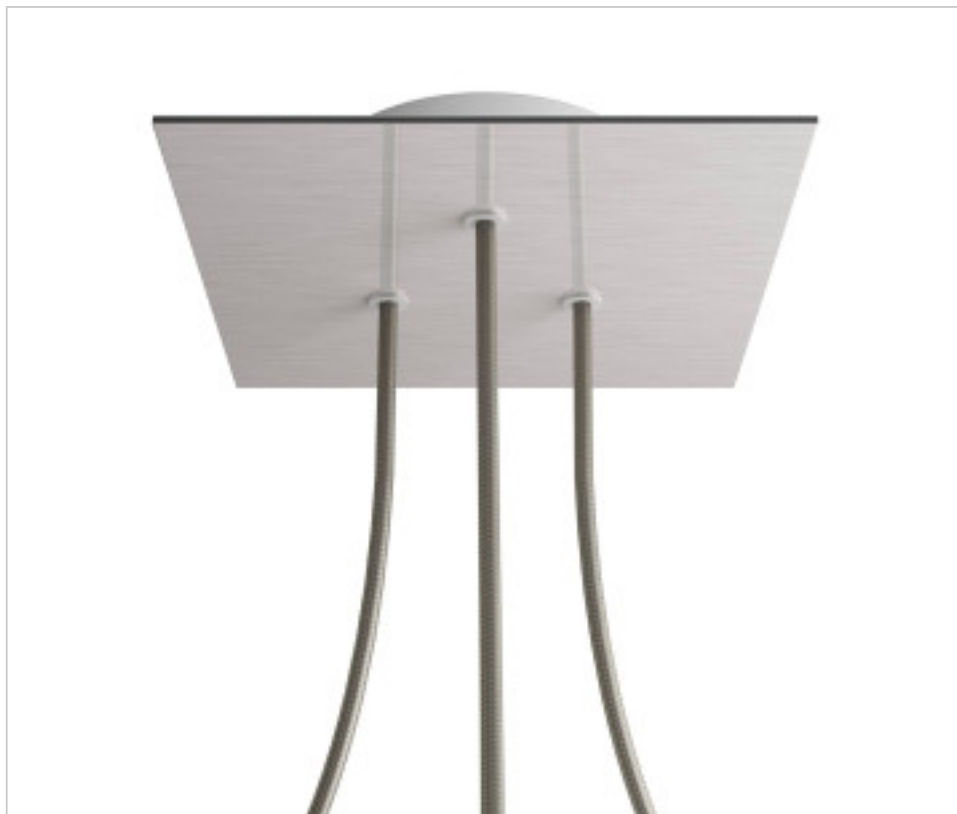

METALLIC ACCESORIES > Ceiling Roses KIT > Metal Ceiling Roses KIT
Metal Square Ceiling Roses 3 holes with cover Rose-One

CDKROQ203TF109

KIT Rose-one Square 20X20 3 Holes Triangle Steel satin

December 22nd, 2024, 03:00

DESCRIPTION

<iframe width="300" height="200" src="https://www.youtube.com/embed/P5N7h5tYtYc" frameborder="0" allow="accelerometer; autoplay; encrypted-media; gyroscope; picture-in-picture" allowfullscreen></iframe>

CDKROQ203TF109

KIT Rose-one Square 20X20 3 Holes Triangle Steel satin

TECHNICAL SPECIFICATIONS

Weight: 605 Grams

NOTES

Square Roshe-One complete system. Includes fixing elements

OTHER FEATURES

Length (mm): 200

Width (mm): 200

High (mm): 35