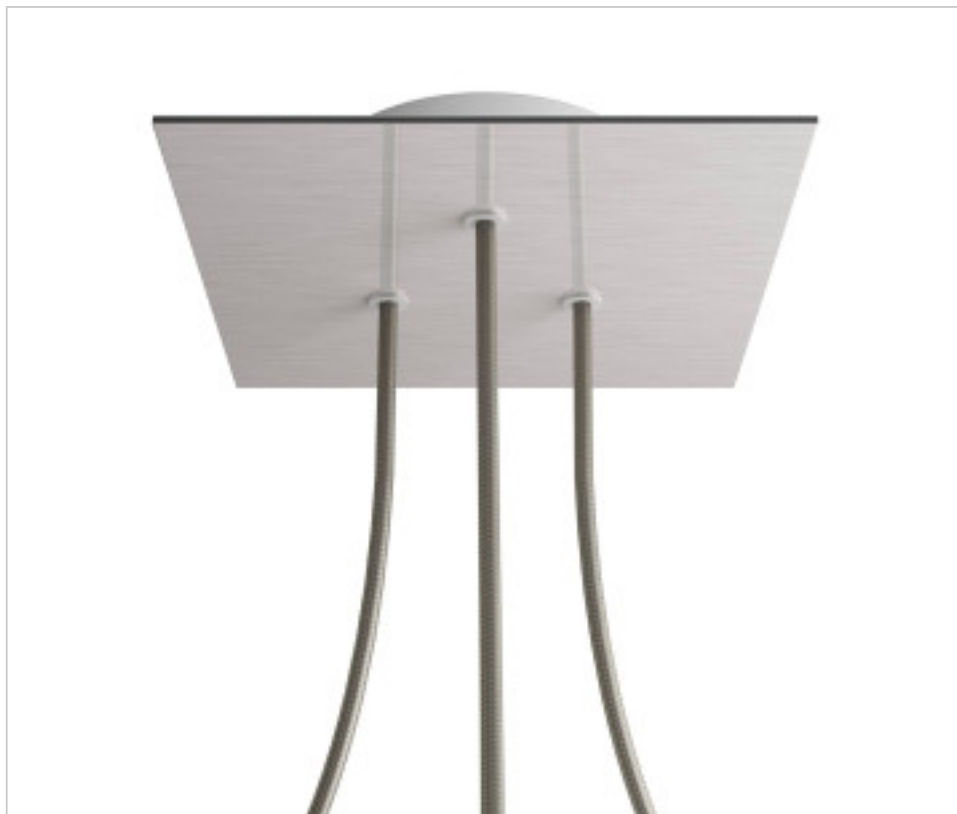

METALLIC ACCESORIES > Ceiling Roses KIT > Metal Ceiling Roses KIT
Metal Square Ceiling Roses 3 holes with cover Rose-One

CDKROQ203TF109

KIT Rose-one Square 20X20 3 Holes Triangle Steel satin

November 03rd, 2024, 13:28

DESCRIPTION

<iframe width="300" height="200" src="https://www.youtube.com/embed/P5N7h5tYtYc" frameborder="0" allow="accelerometer; autoplay; encrypted-media; gyroscope; picture-in-picture" allowfullscreen></iframe>

CDKROQ203TF109

KIT Rose-one Square 20X20 3 Holes Triangle Steel satin

TECHNICAL SPECIFICATIONS

Weight: 605 Grams

NOTES

Square Roshe-One complete system. Includes fixing elements

OTHER FEATURES

Length (mm): 200

Width (mm): 200

High (mm): 35