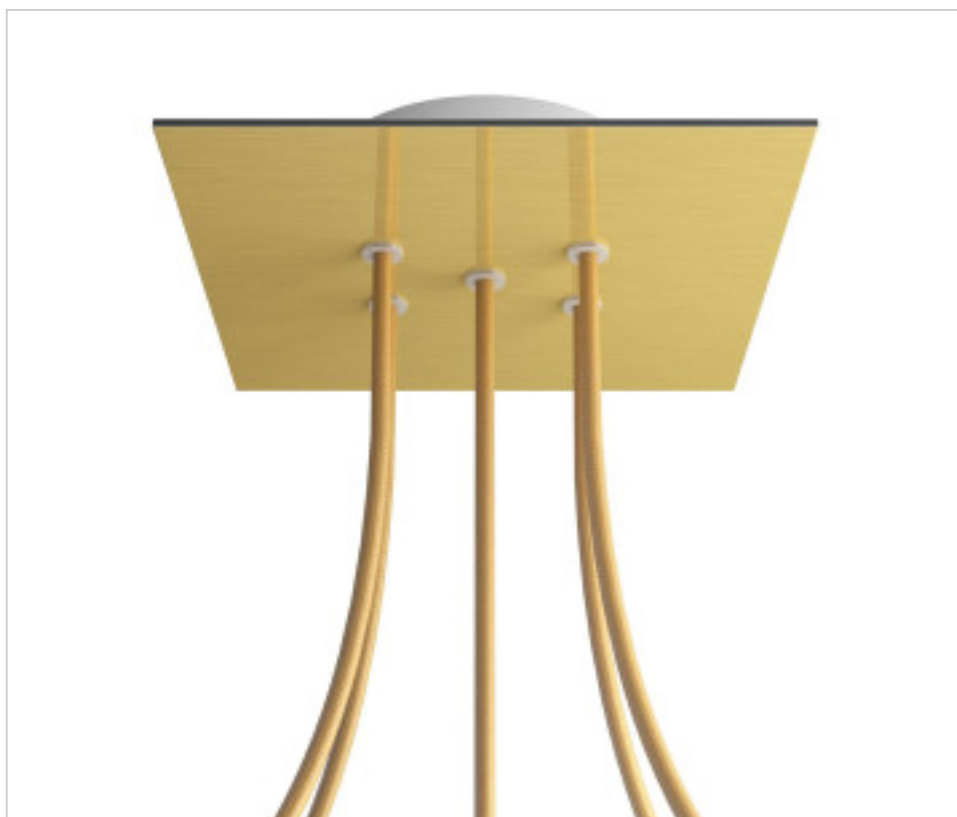

METALLIC ACCESORIES > Ceiling Roses KIT > Metal Ceiling Roses KIT
Metal Square Ceiling Roses 5 holes with cover Rose-One

CDKROQ205F107

KIT Rose-one Square 20X20 5 Holes Brass satin

January 30th, 2025, 21:53

DESCRIPTION

<iframe width="300" height="200" src="https://www.youtube.com/embed/P5N7h5tYtYc" frameborder="0" allow="accelerometer; autoplay; encrypted-media; gyroscope; picture-in-picture" allowfullscreen></iframe>

CDKROQ205F107

KIT Rose-one Square 20X20 5 Holes Brass satin

TECHNICAL SPECIFICATIONS

Weight: 616 Grams

NOTES

Square Roshe-One complete system. Includes fixing elements

OTHER FEATURES

Length (mm): 200

Width (mm): 200

High (mm): 35