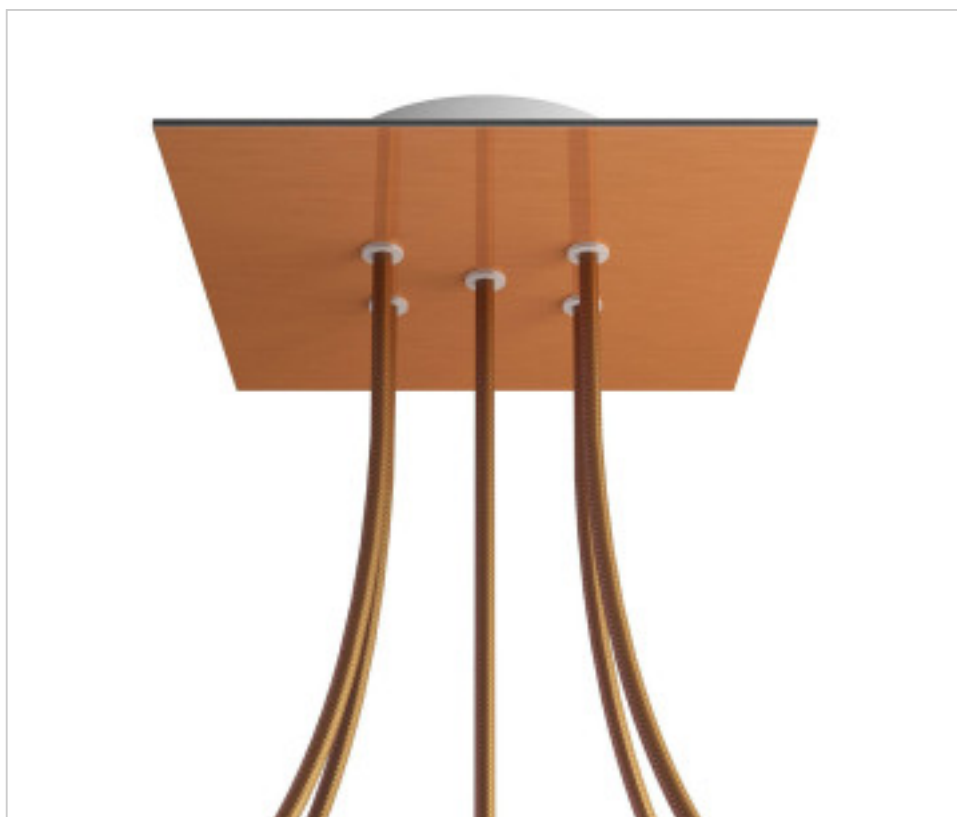

METALLIC ACCESORIES > Ceiling Roses KIT > Metal Ceiling Roses KIT
Metal Square Ceiling Roses 5 holes with cover Rose-One

CDKROQ205F108

KIT Rose-one Square 20X20 5 Holes Copper satin

January 30th, 2025, 22:02

DESCRIPTION

<iframe width="300" height="200" src="https://www.youtube.com/embed/P5N7h5tYtYc" frameborder="0" allow="accelerometer; autoplay; encrypted-media; gyroscope; picture-in-picture" allowfullscreen></iframe>

CDKROQ205F108

KIT Rose-one Square 20X20 5 Holes Copper satin

TECHNICAL SPECIFICATIONS

Weight: 616 Grams

NOTES

Square Roshe-One complete system. Includes fixing elements

OTHER FEATURES

Length (mm): 200

Width (mm): 200

High (mm): 35