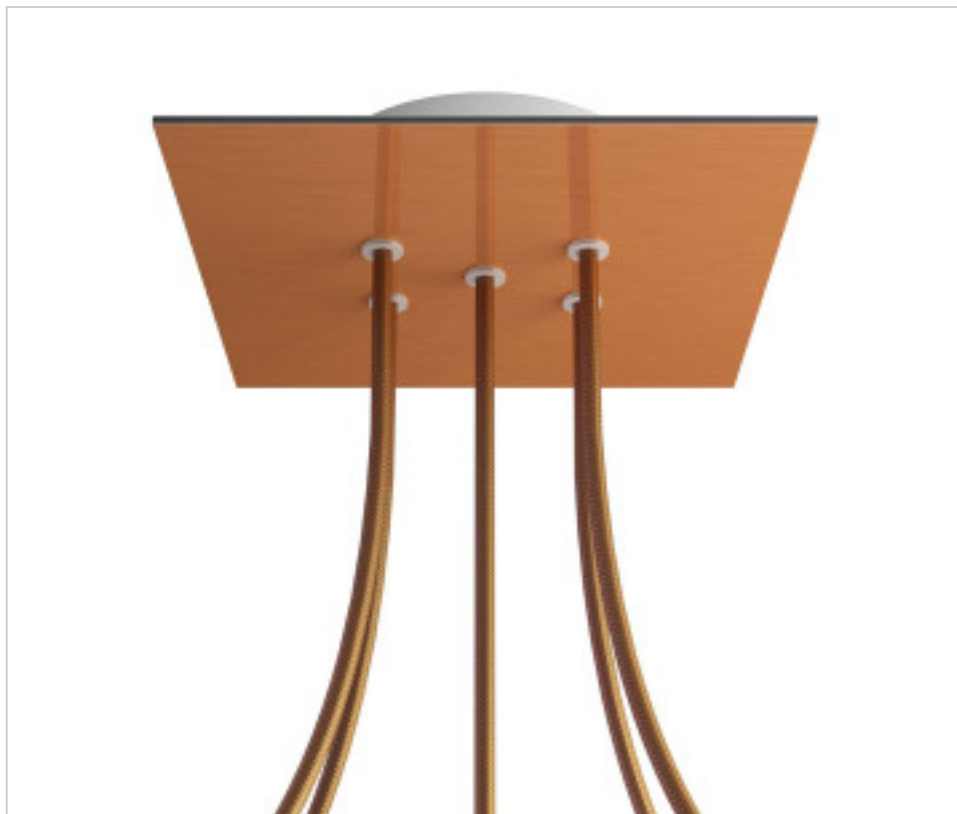

METALLIC ACCESORIES > Ceiling Roses KIT > Metal Ceiling Roses KIT
Metal Square Ceiling Roses 5 holes with cover Rose-One

CDKROQ205F108

KIT Rose-one Square 20X20 5 Holes Copper satin

March 04th, 2025, 07:00

DESCRIPTION

<iframe width="300" height="200" src="https://www.youtube.com/embed/P5N7h5tYtYc" frameborder="0" allow="accelerometer; autoplay; encrypted-media; gyroscope; picture-in-picture" allowfullscreen></iframe>

CDKROQ205F108

KIT Rose-one Square 20X20 5 Holes Copper satin

TECHNICAL SPECIFICATIONS

Weight: 616 Grams

NOTES

Square Roshe-One complete system. Includes fixing elements

OTHER FEATURES

Length (mm): 200

Width (mm): 200

High (mm): 35