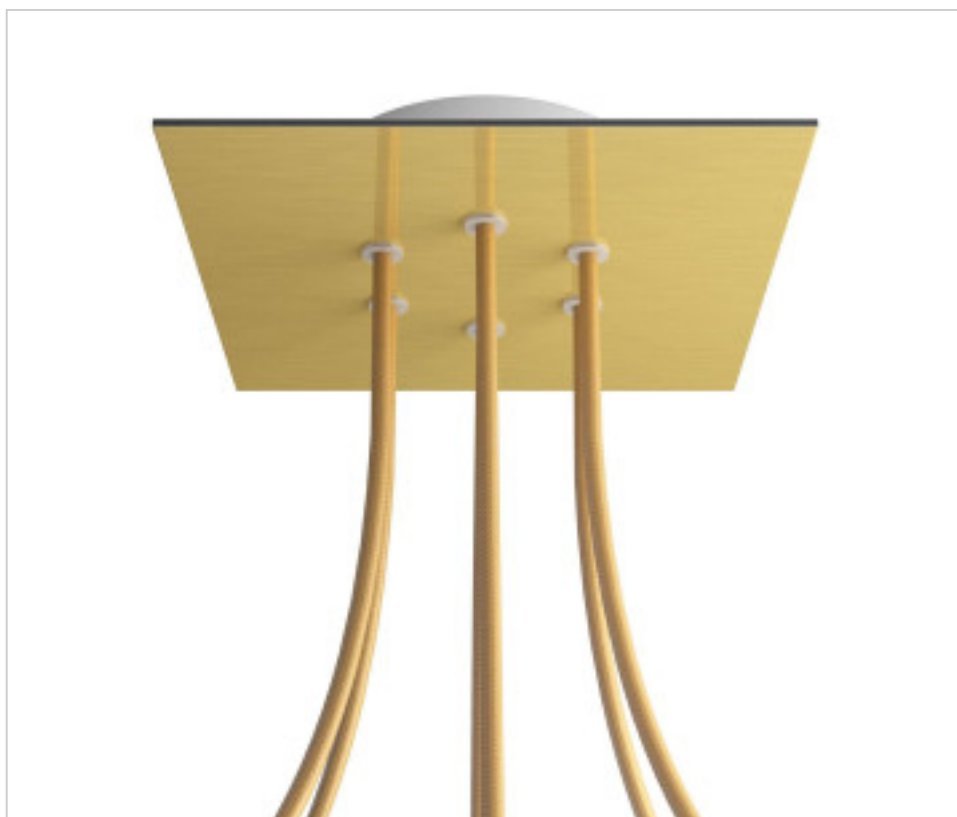

METALLIC ACCESORIES > Ceiling Roses KIT > Metal Ceiling Roses KIT  
Metal Square Ceiling Roses 6 holes with cover Rose-One

**CDKROQ206F107**

**KIT Rose-one Square 20X20 6 Holes Brass satin**

February 01st, 2025, 20:48

**DESCRIPTION**

<iframe width="300" height="200" src="https://www.youtube.com/embed/P5N7h5tYtYc" frameborder="0" allow="accelerometer; autoplay; encrypted-media; gyroscope; picture-in-picture" allowfullscreen></iframe>

**CDKROQ206F107**

**KIT Rose-one Square 20X20 6 Holes Brass satin**

## **OTHER FEATURES**

---

Length (mm): 200

Width (mm): 200

High (mm): 35