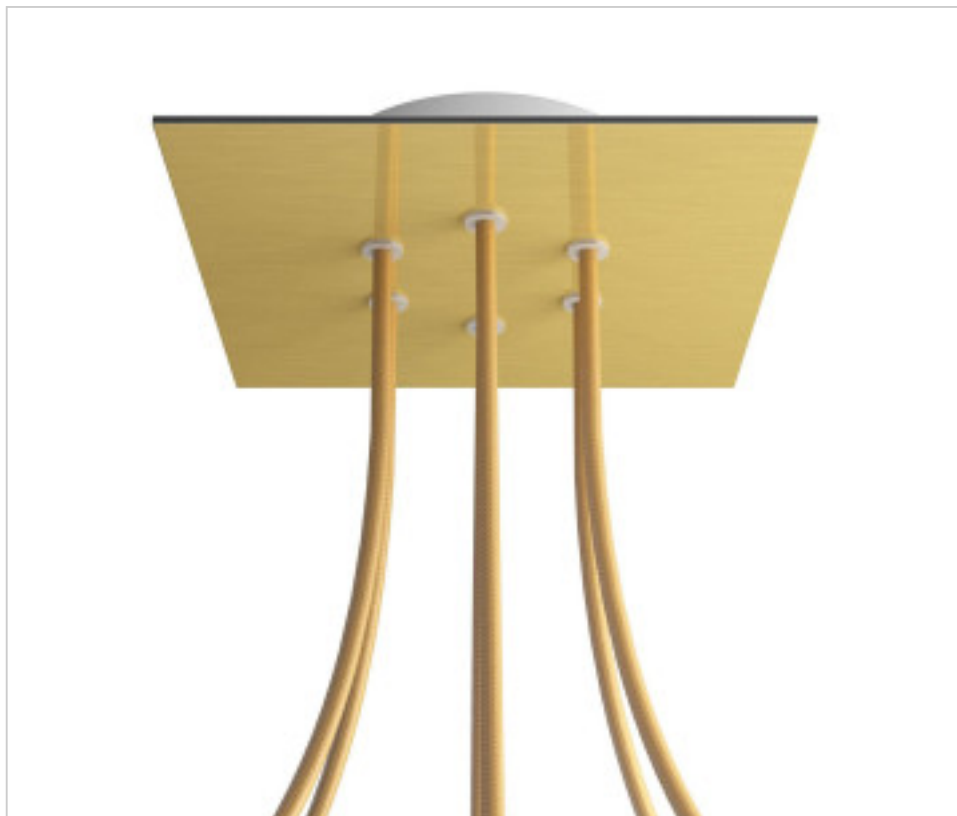

METALLIC ACCESORIES > Ceiling Roses KIT > Metal Ceiling Roses KIT
Metal Square Ceiling Roses 6 holes with cover Rose-One

CDKROQ206F107

KIT Rose-one Square 20X20 6 Holes Brass satin

April 04th, 2025, 15:03

DESCRIPTION

<iframe width="300" height="200" src="https://www.youtube.com/embed/P5N7h5tYtYc" frameborder="0" allow="accelerometer; autoplay; encrypted-media; gyroscope; picture-in-picture" allowfullscreen></iframe>

CDKROQ206F107

KIT Rose-one Square 20X20 6 Holes Brass satin

TECHNICAL SPECIFICATIONS

Weight: 622 Grams

NOTES

Square Roshe-One complete system. Includes fixing elements

OTHER FEATURES

Length (mm): 200

Width (mm): 200

High (mm): 35