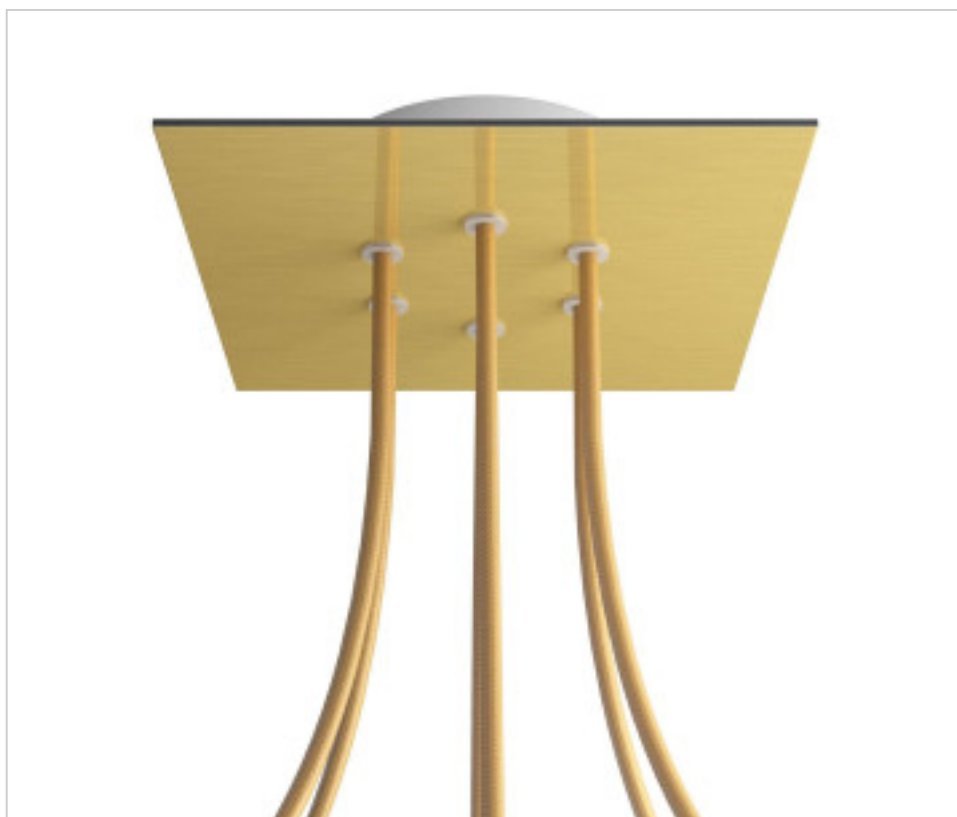

METALLIC ACCESORIES > Ceiling Roses KIT > Metal Ceiling Roses KIT
Metal Square Ceiling Roses 6 holes with cover Rose-One

CDKROQ206F107

KIT Rose-one Square 20X20 6 Holes Brass satin

March 04th, 2025, 06:46

DESCRIPTION

<iframe width="300" height="200" src="https://www.youtube.com/embed/P5N7h5tYtYc" frameborder="0" allow="accelerometer; autoplay; encrypted-media; gyroscope; picture-in-picture" allowfullscreen></iframe>

CDKROQ206F107

KIT Rose-one Square 20X20 6 Holes Brass satin

TECHNICAL SPECIFICATIONS

Weight: 622 Grams

NOTES

Square Roshe-One complete system. Includes fixing elements

OTHER FEATURES

Length (mm): 200

Width (mm): 200

High (mm): 35