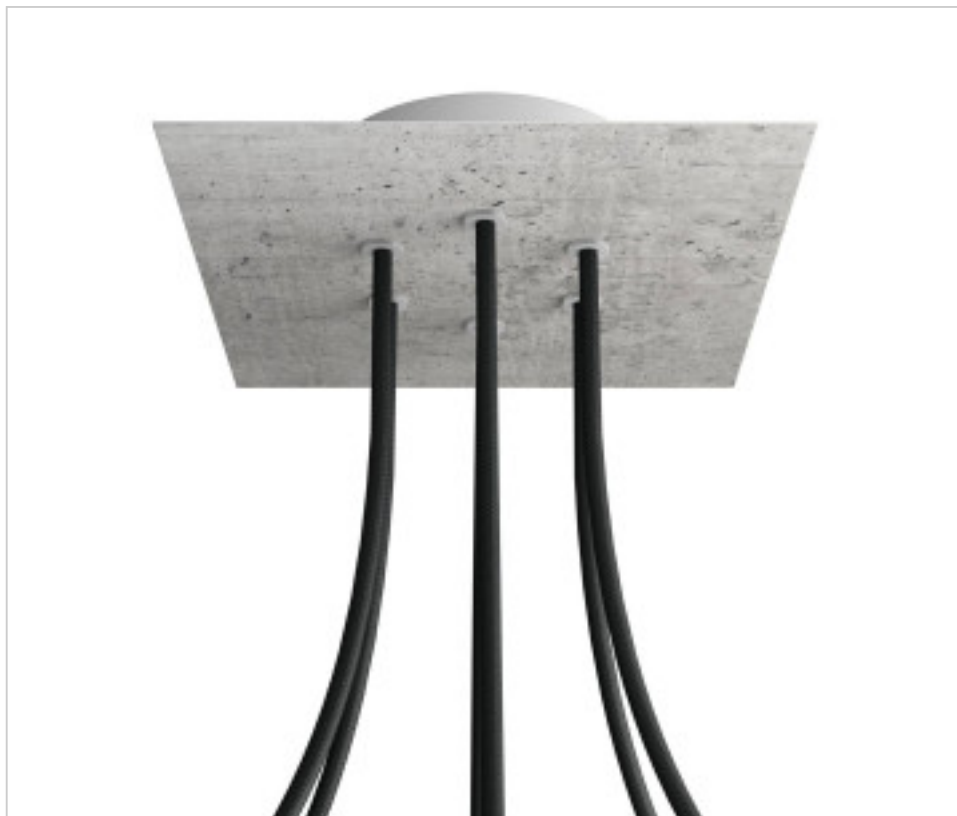

METALLIC ACCESORIES > Ceiling Roses KIT > Metal Ceiling Roses KIT
Metal Square Ceiling Roses 6 holes with cover Rose-One

CDKROQ206F106

KIT Rose-one Square 20X20 6 Holes Concrete

April 04th, 2025, 05:41

DESCRIPTION

<iframe width="300" height="200" src="https://www.youtube.com/embed/P5N7h5tYtYc" frameborder="0" allow="accelerometer; autoplay; encrypted-media; gyroscope; picture-in-picture" allowfullscreen></iframe>

CDKROQ206F106

KIT Rose-one Square 20X20 6 Holes Concrete

TECHNICAL SPECIFICATIONS

Weight: 564 Grams

NOTES

Square Roshe-One complete system. Includes fixing elements

OTHER FEATURES

Length (mm): 200

Width (mm): 200

High (mm): 35