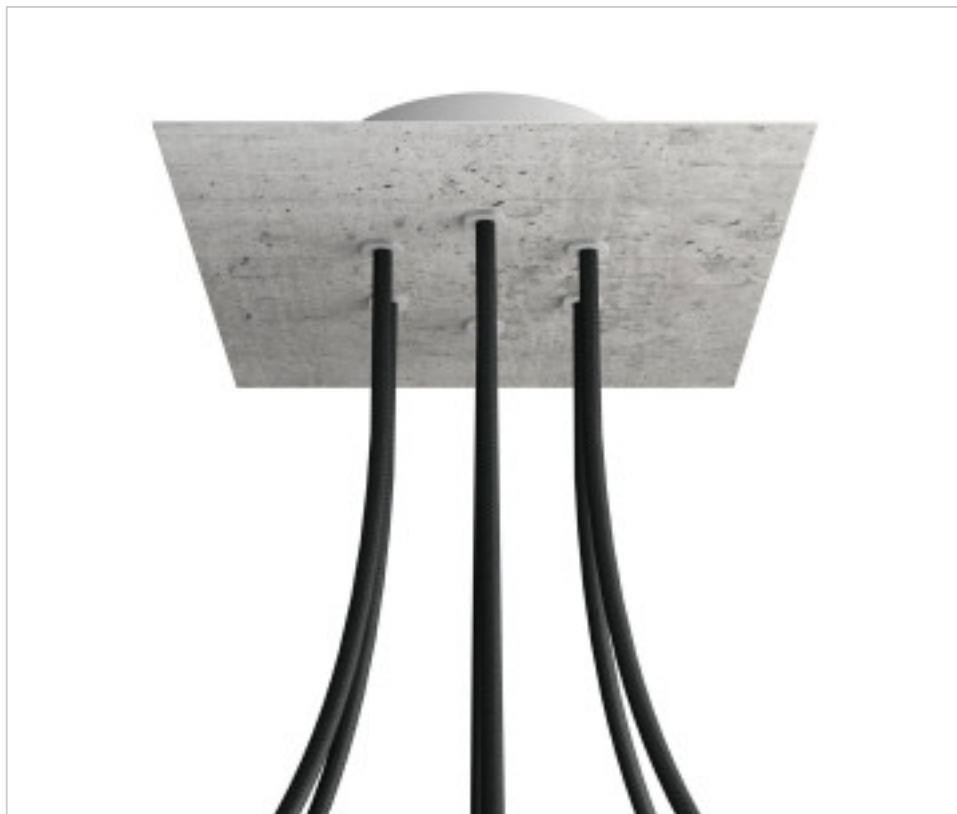

METALLIC ACCESORIES > Ceiling Roses KIT > Metal Ceiling Roses KIT
Metal Square Ceiling Roses 6 holes with cover Rose-One

CDKROQ206F106

KIT Rose-one Square 20X20 6 Holes Concrete

February 01st, 2025, 20:40

DESCRIPTION

<iframe width="300" height="200" src="https://www.youtube.com/embed/P5N7h5tYtYc" frameborder="0" allow="accelerometer; autoplay; encrypted-media; gyroscope; picture-in-picture" allowfullscreen></iframe>

CDKROQ206F106

KIT Rose-one Square 20X20 6 Holes Concrete

TECHNICAL SPECIFICATIONS

Weight: 564 Grams

NOTES

Square Roshe-One complete system. Includes fixing elements

OTHER FEATURES

Length (mm): 200

Width (mm): 200

High (mm): 35