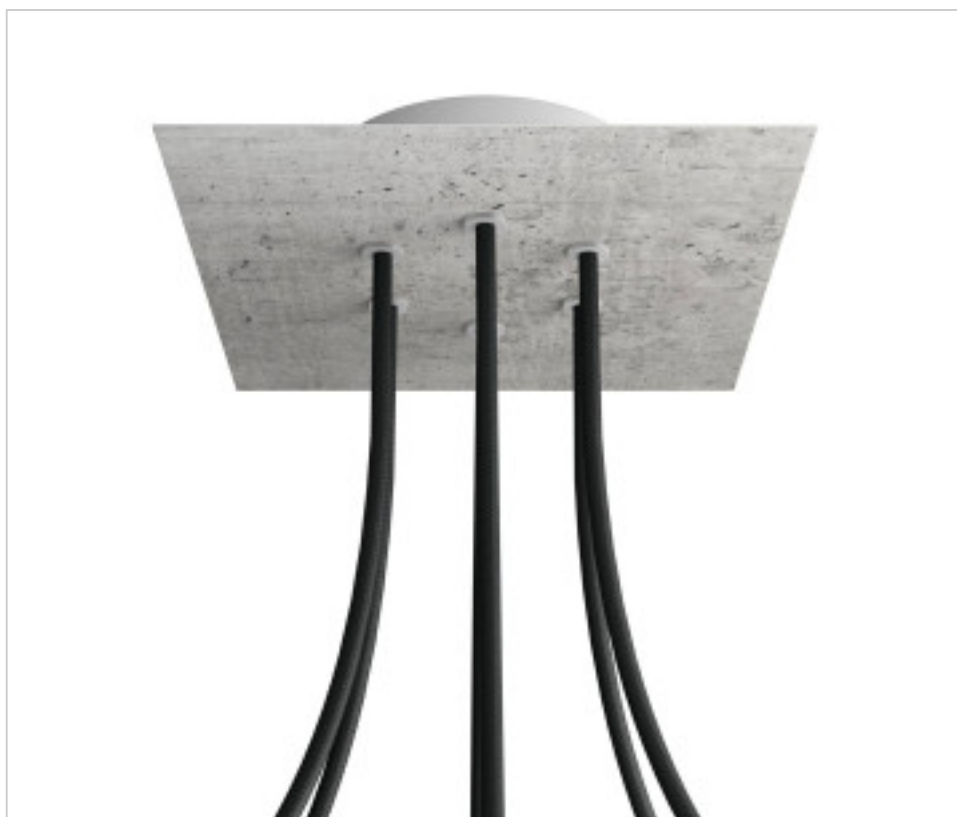

METALLIC ACCESORIES > Ceiling Roses KIT > Metal Ceiling Roses KIT
Metal Square Ceiling Roses 6 holes with cover Rose-One

CDKROQ206F106

KIT Rose-one Square 20X20 6 Holes Concrete

March 04th, 2025, 06:26

DESCRIPTION

<iframe width="300" height="200" src="https://www.youtube.com/embed/P5N7h5tYtYc" frameborder="0" allow="accelerometer; autoplay; encrypted-media; gyroscope; picture-in-picture" allowfullscreen></iframe>

CDKROQ206F106

KIT Rose-one Square 20X20 6 Holes Concrete

TECHNICAL SPECIFICATIONS

Weight: 564 Grams

NOTES

Square Roshe-One complete system. Includes fixing elements

OTHER FEATURES

Length (mm): 200

Width (mm): 200

High (mm): 35