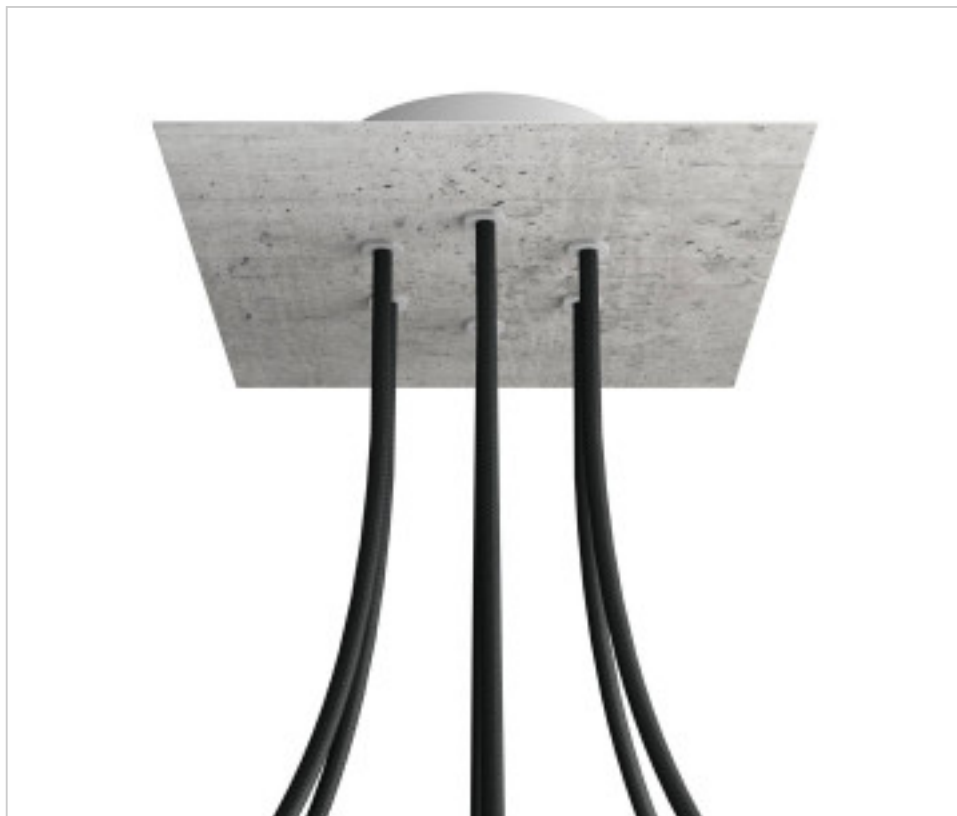

METALLIC ACCESORIES > Ceiling Roses KIT > Metal Ceiling Roses KIT
Metal Square Ceiling Roses 6 holes with cover Rose-One

CDKROQ206F106

KIT Rose-one Square 20X20 6 Holes Concrete

December 22nd, 2024, 04:00

DESCRIPTION

<iframe width="300" height="200" src="https://www.youtube.com/embed/P5N7h5tYtYc" frameborder="0" allow="accelerometer; autoplay; encrypted-media; gyroscope; picture-in-picture" allowfullscreen></iframe>

CDKROQ206F106

KIT Rose-one Square 20X20 6 Holes Concrete

TECHNICAL SPECIFICATIONS

Weight: 564 Grams

NOTES

Square Roshe-One complete system. Includes fixing elements

OTHER FEATURES

Length (mm): 200

Width (mm): 200

High (mm): 35