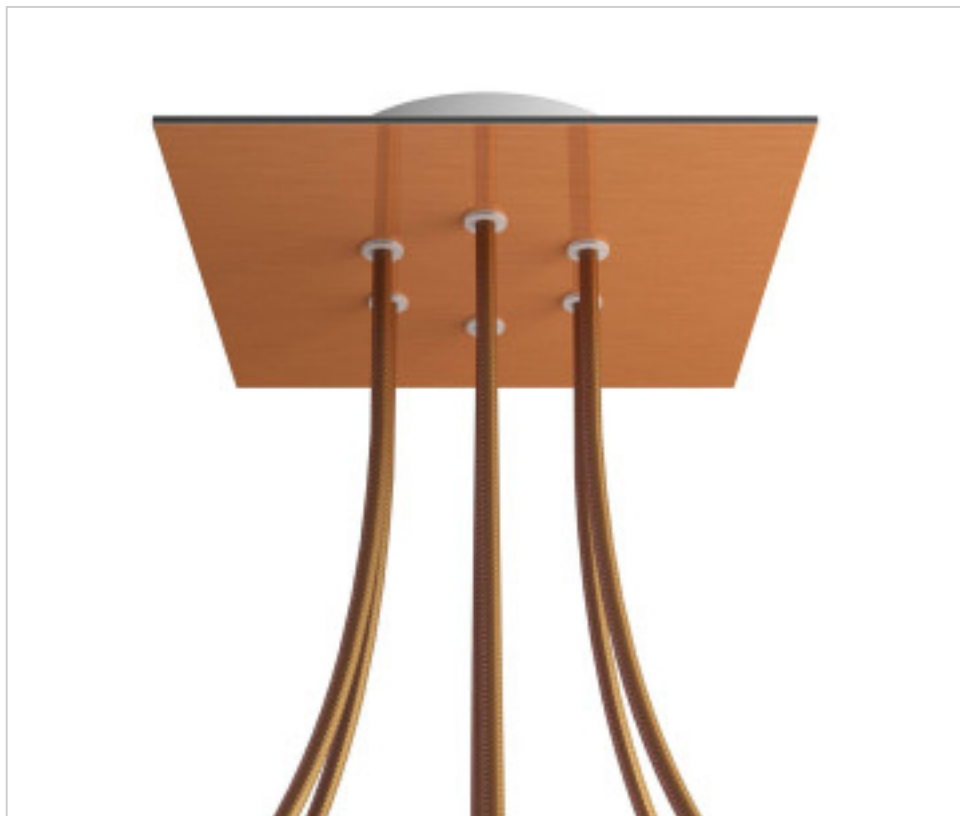

METALLIC ACCESORIES > Ceiling Roses KIT > Metal Ceiling Roses KIT
Metal Square Ceiling Roses 6 holes with cover Rose-One

CDKROQ206F108

KIT Rose-one Square 20X20 6 Holes Copper satin

December 22nd, 2024, 04:34

DESCRIPTION

<iframe width="300" height="200" src="https://www.youtube.com/embed/P5N7h5tYtYc" frameborder="0" allow="accelerometer; autoplay; encrypted-media; gyroscope; picture-in-picture" allowfullscreen></iframe>

CDKROQ206F108

KIT Rose-one Square 20X20 6 Holes Copper satin

TECHNICAL SPECIFICATIONS

Weight: 622 Grams

NOTES

Square Roshe-One complete system. Includes fixing elements

OTHER FEATURES

Length (mm): 200

Width (mm): 200

High (mm): 35