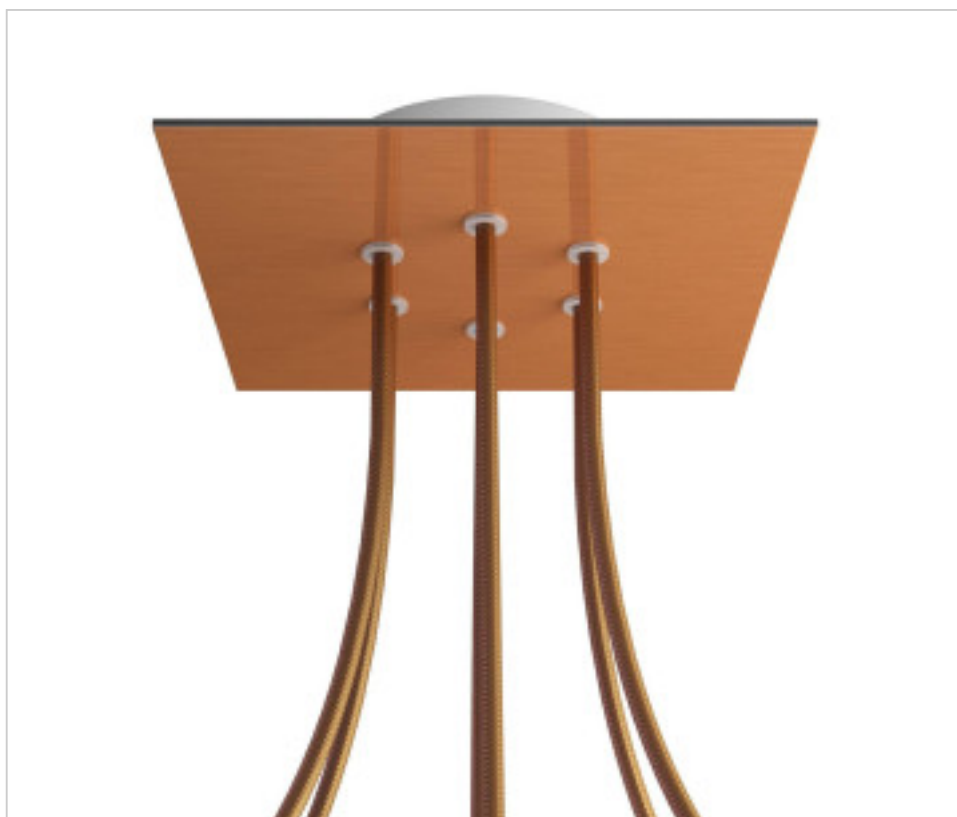

METALLIC ACCESORIES > Ceiling Roses KIT > Metal Ceiling Roses KIT
Metal Square Ceiling Roses 6 holes with cover Rose-One

CDKROQ206F108

KIT Rose-one Square 20X20 6 Holes Copper satin

April 04th, 2025, 05:44

DESCRIPTION

<iframe width="300" height="200" src="https://www.youtube.com/embed/P5N7h5tYtYc" frameborder="0" allow="accelerometer; autoplay; encrypted-media; gyroscope; picture-in-picture" allowfullscreen></iframe>

CDKROQ206F108

KIT Rose-one Square 20X20 6 Holes Copper satin

TECHNICAL SPECIFICATIONS

Weight: 622 Grams

NOTES

Square Roshe-One complete system. Includes fixing elements

OTHER FEATURES

Length (mm): 200

Width (mm): 200

High (mm): 35