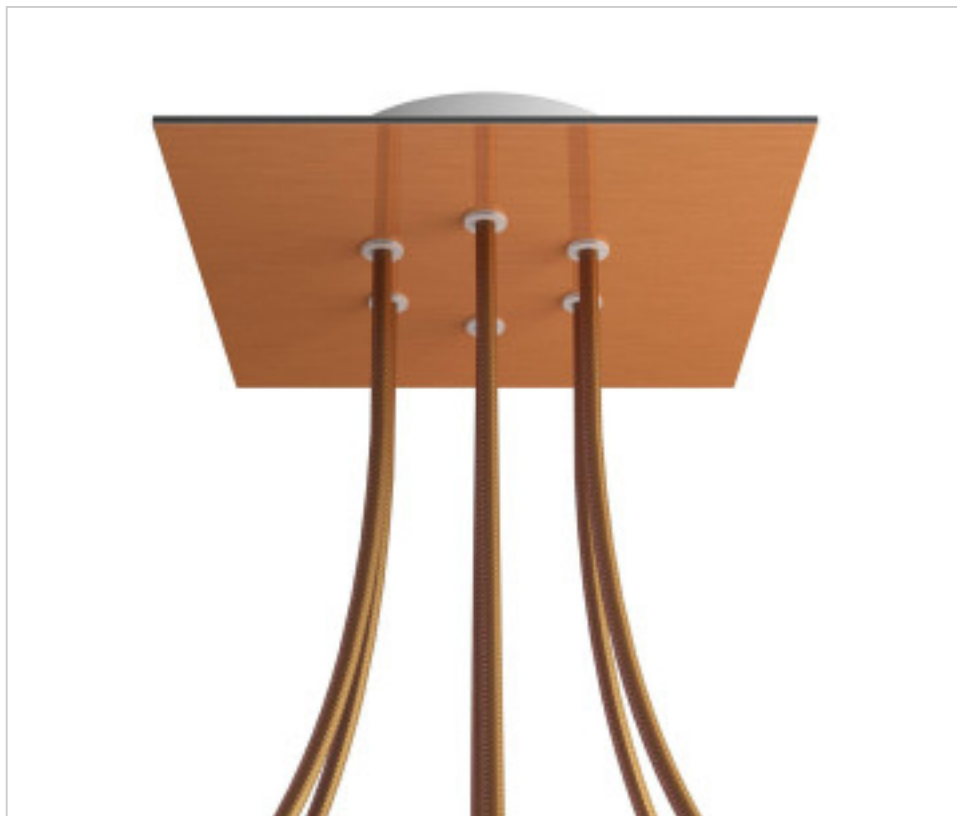

METALLIC ACCESORIES > Ceiling Roses KIT > Metal Ceiling Roses KIT  
Metal Square Ceiling Roses 6 holes with cover Rose-One

**CDKROQ206F108**

**KIT Rose-one Square 20X20 6 Holes Copper satin**

February 08th, 2025, 12:01

**DESCRIPTION**

<iframe width="300" height="200" src="https://www.youtube.com/embed/P5N7h5tYtYc" frameborder="0" allow="accelerometer; autoplay; encrypted-media; gyroscope; picture-in-picture" allowfullscreen></iframe>

**CDKROQ206F108**

**KIT Rose-one Square 20X20 6 Holes Copper satin**

## **OTHER FEATURES**

---

Length (mm): 200

Width (mm): 200

High (mm): 35