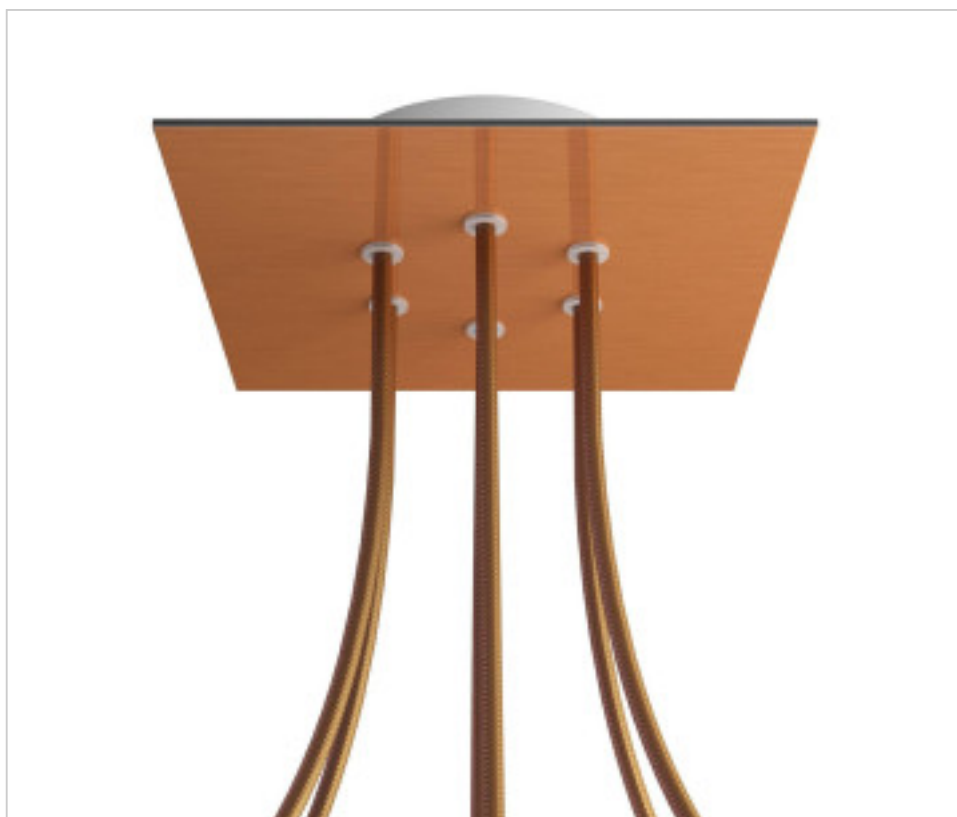

METALLIC ACCESORIES > Ceiling Roses KIT > Metal Ceiling Roses KIT
Metal Square Ceiling Roses 6 holes with cover Rose-One

CDKROQ206F108

KIT Rose-one Square 20X20 6 Holes Copper satin

November 21st, 2024, 14:17

DESCRIPTION

<iframe width="300" height="200" src="https://www.youtube.com/embed/P5N7h5tYtYc" frameborder="0" allow="accelerometer; autoplay; encrypted-media; gyroscope; picture-in-picture" allowfullscreen></iframe>

CDKROQ206F108

KIT Rose-one Square 20X20 6 Holes Copper satin

TECHNICAL SPECIFICATIONS

Weight: 622 Grams

NOTES

Square Roshe-One complete system. Includes fixing elements

OTHER FEATURES

Length (mm): 200

Width (mm): 200

High (mm): 35