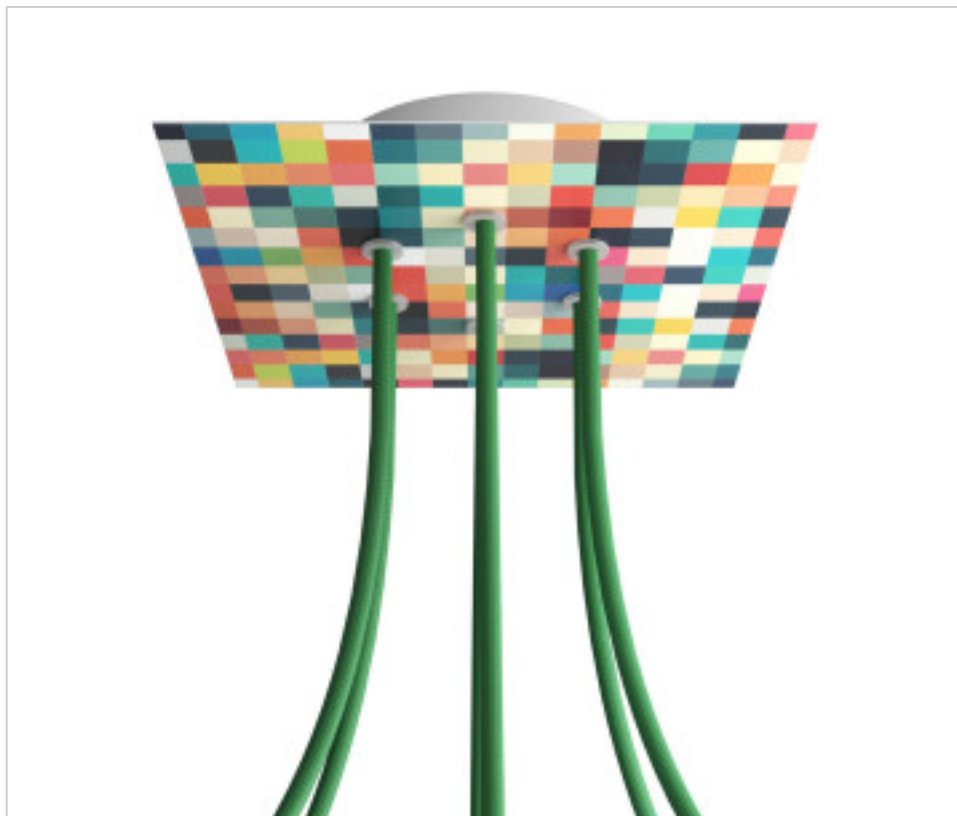

METALLIC ACCESORIES > Ceiling Roses KIT > Metal Ceiling Roses KIT
Metal Square Ceiling Roses 6 holes with cover Rose-One

CDKROQ206F201

KIT Rose-one Square 20X20 6 Holes Palette

February 01st, 2025, 20:30

DESCRIPTION

<iframe width="300" height="200" src="https://www.youtube.com/embed/P5N7h5tYtYc" frameborder="0" allow="accelerometer; autoplay; encrypted-media; gyroscope; picture-in-picture" allowfullscreen></iframe>

CDKROQ206F201

KIT Rose-one Square 20X20 6 Holes Palette

TECHNICAL SPECIFICATIONS

Weight: 564 Grams

NOTES

Square Roshe-One complete system. Includes fixing elements

OTHER FEATURES

Length (mm): 200

Width (mm): 200

High (mm): 35