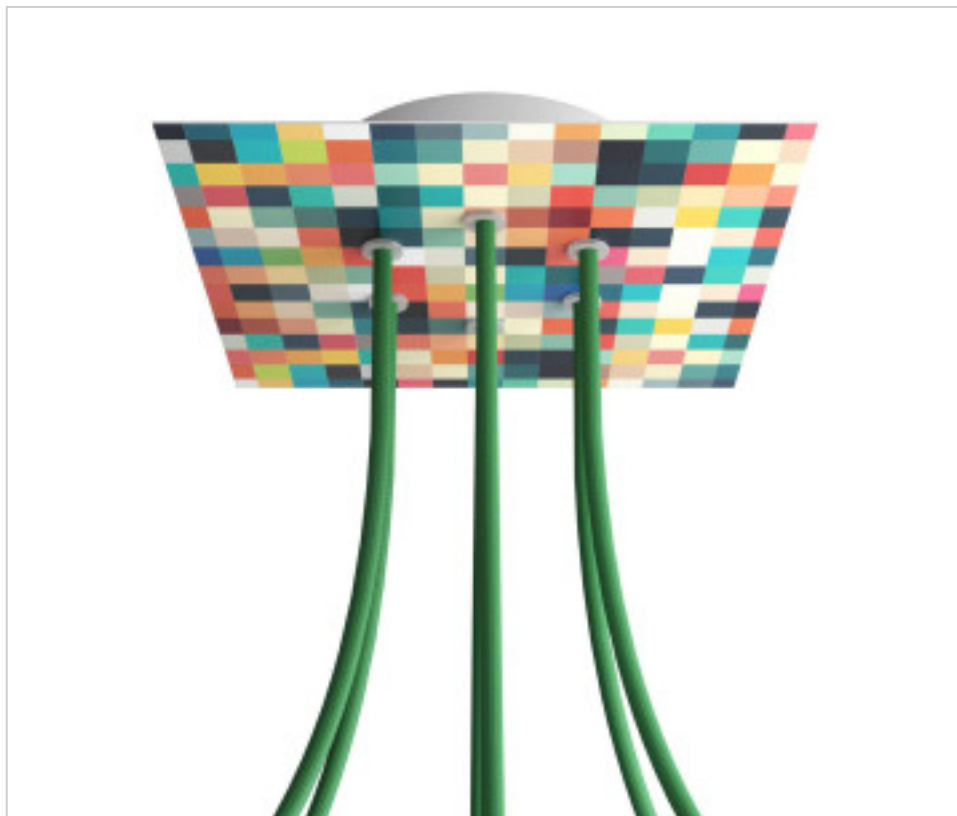

METALLIC ACCESORIES > Ceiling Roses KIT > Metal Ceiling Roses KIT
Metal Square Ceiling Roses 6 holes with cover Rose-One

CDKROQ206F201

KIT Rose-one Square 20X20 6 Holes Palette

March 04th, 2025, 06:48

DESCRIPTION

<iframe width="300" height="200" src="https://www.youtube.com/embed/P5N7h5tYtYc" frameborder="0" allow="accelerometer; autoplay; encrypted-media; gyroscope; picture-in-picture" allowfullscreen></iframe>

CDKROQ206F201

KIT Rose-one Square 20X20 6 Holes Palette

TECHNICAL SPECIFICATIONS

Weight: 564 Grams

NOTES

Square Roshe-One complete system. Includes fixing elements

OTHER FEATURES

Length (mm): 200

Width (mm): 200

High (mm): 35