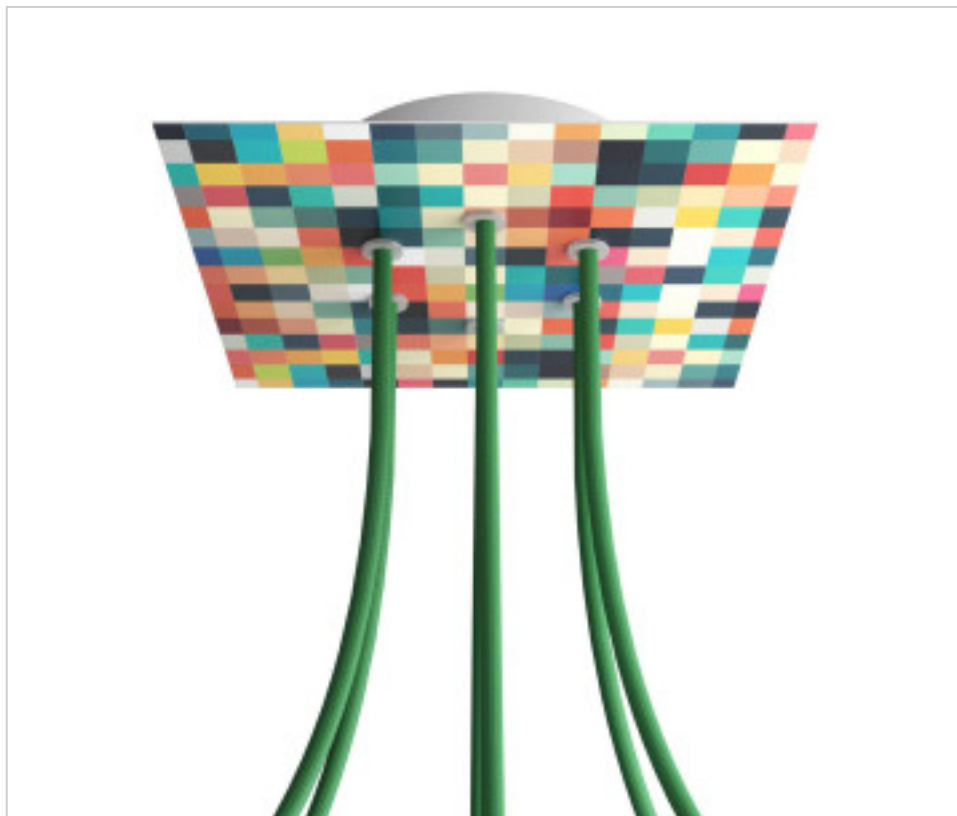

METALLIC ACCESORIES > Ceiling Roses KIT > Metal Ceiling Roses KIT
Metal Square Ceiling Roses 6 holes with cover Rose-One

CDKROQ206F201

KIT Rose-one Square 20X20 6 Holes Palette

April 04th, 2025, 05:36

DESCRIPTION

<iframe width="300" height="200" src="https://www.youtube.com/embed/P5N7h5tYtYc" frameborder="0" allow="accelerometer; autoplay; encrypted-media; gyroscope; picture-in-picture" allowfullscreen></iframe>

CDKROQ206F201

KIT Rose-one Square 20X20 6 Holes Palette

TECHNICAL SPECIFICATIONS

Weight: 564 Grams

NOTES

Square Roshe-One complete system. Includes fixing elements

OTHER FEATURES

Length (mm): 200

Width (mm): 200

High (mm): 35