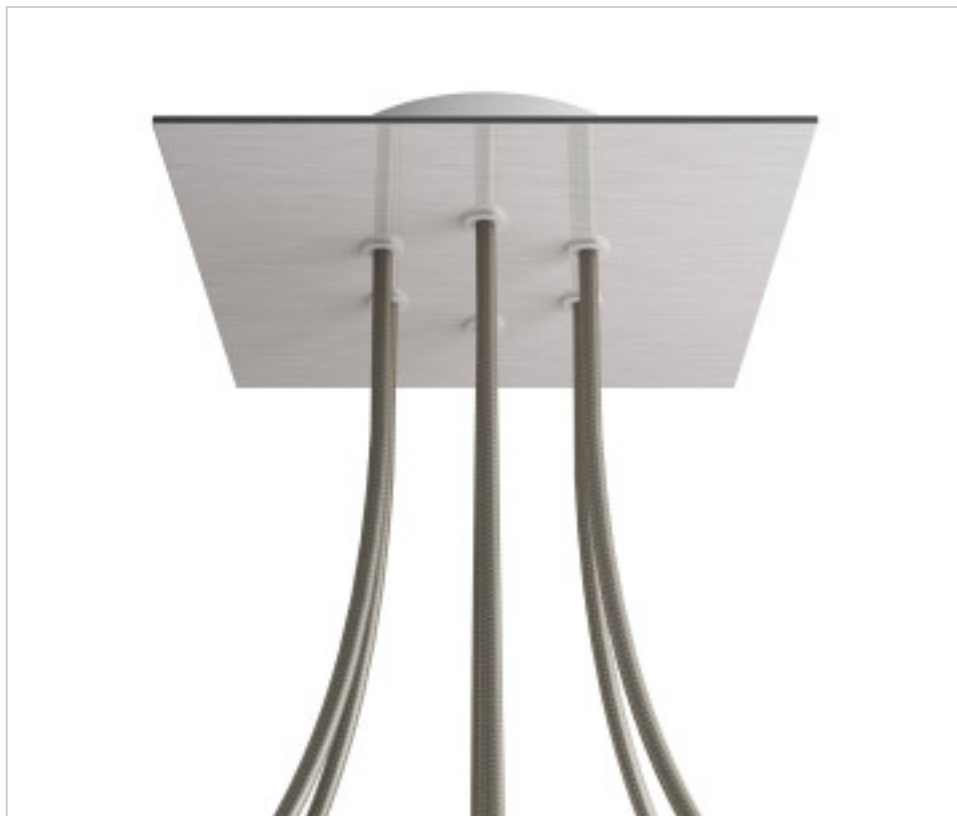

METALLIC ACCESORIES > Ceiling Roses KIT > Metal Ceiling Roses KIT  
Metal Square Ceiling Roses 6 holes with cover Rose-One

**CDKROQ206F109**

**KIT Rose-one Square 20X20 6 Holes Steel satin**

November 23rd, 2024, 10:37

**DESCRIPTION**

<iframe width="300" height="200" src="https://www.youtube.com/embed/P5N7h5tYtYc" frameborder="0" allow="accelerometer; autoplay; encrypted-media; gyroscope; picture-in-picture" allowfullscreen></iframe>

**CDKROQ206F109**

**KIT Rose-one Square 20X20 6 Holes Steel satin**

## **OTHER FEATURES**

---

Length (mm): 200

Width (mm): 200

High (mm): 35