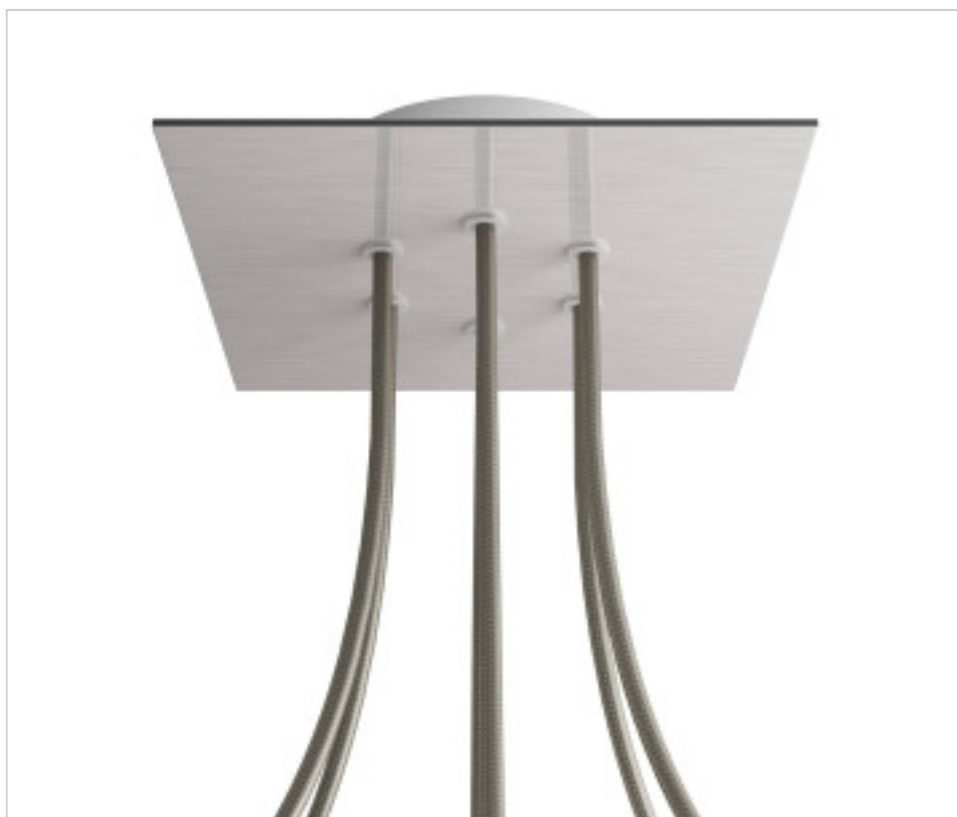

METALLIC ACCESORIES > Ceiling Roses KIT > Metal Ceiling Roses KIT
Metal Square Ceiling Roses 6 holes with cover Rose-One

CDKROQ206F109

KIT Rose-one Square 20X20 6 Holes Steel satin

April 04th, 2025, 05:48

DESCRIPTION

<iframe width="300" height="200" src="https://www.youtube.com/embed/P5N7h5tYtYc" frameborder="0" allow="accelerometer; autoplay; encrypted-media; gyroscope; picture-in-picture" allowfullscreen></iframe>

CDKROQ206F109

KIT Rose-one Square 20X20 6 Holes Steel satin

TECHNICAL SPECIFICATIONS

Weight: 622 Grams

NOTES

Square Roshe-One complete system. Includes fixing elements

OTHER FEATURES

Length (mm): 200

Width (mm): 200

High (mm): 35