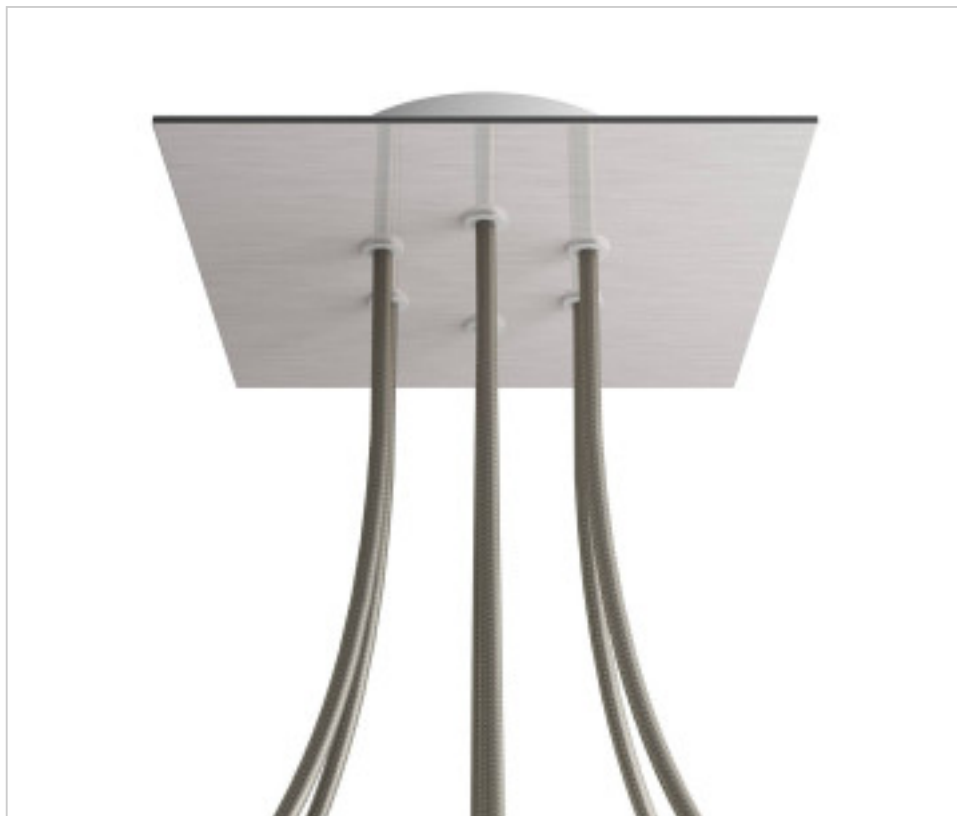

METALLIC ACCESORIES > Ceiling Roses KIT > Metal Ceiling Roses KIT
Metal Square Ceiling Roses 6 holes with cover Rose-One

CDKROQ206F109

KIT Rose-one Square 20X20 6 Holes Steel satin

March 04th, 2025, 06:49

DESCRIPTION

<iframe width="300" height="200" src="https://www.youtube.com/embed/P5N7h5tYtYc" frameborder="0" allow="accelerometer; autoplay; encrypted-media; gyroscope; picture-in-picture" allowfullscreen></iframe>

CDKROQ206F109

KIT Rose-one Square 20X20 6 Holes Steel satin

TECHNICAL SPECIFICATIONS

Weight: 622 Grams

NOTES

Square Roshe-One complete system. Includes fixing elements

OTHER FEATURES

Length (mm): 200

Width (mm): 200

High (mm): 35