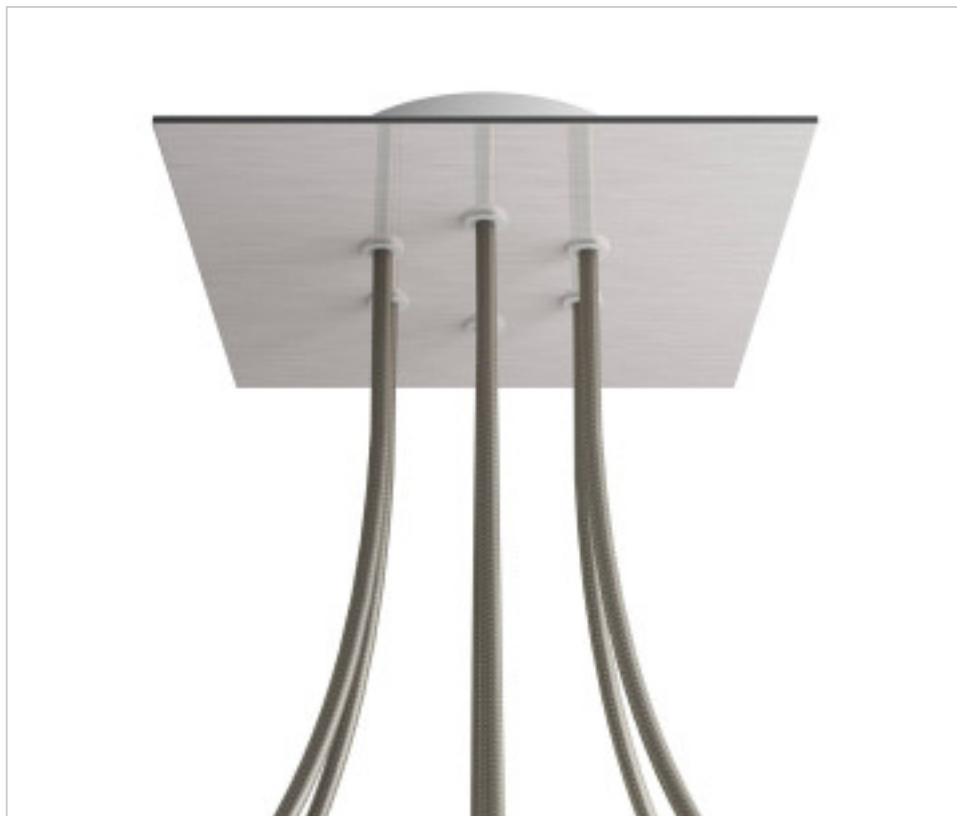

METALLIC ACCESORIES > Ceiling Roses KIT > Metal Ceiling Roses KIT  
Metal Square Ceiling Roses 6 holes with cover Rose-One

**CDKROQ206F109**

**KIT Rose-one Square 20X20 6 Holes Steel satin**

January 30th, 2025, 07:57

**DESCRIPTION**

<iframe width="300" height="200" src="https://www.youtube.com/embed/P5N7h5tYtYc" frameborder="0" allow="accelerometer; autoplay; encrypted-media; gyroscope; picture-in-picture" allowfullscreen></iframe>

**CDKROQ206F109**

**KIT Rose-one Square 20X20 6 Holes Steel satin**

## **OTHER FEATURES**

---

Length (mm): 200

Width (mm): 200

High (mm): 35