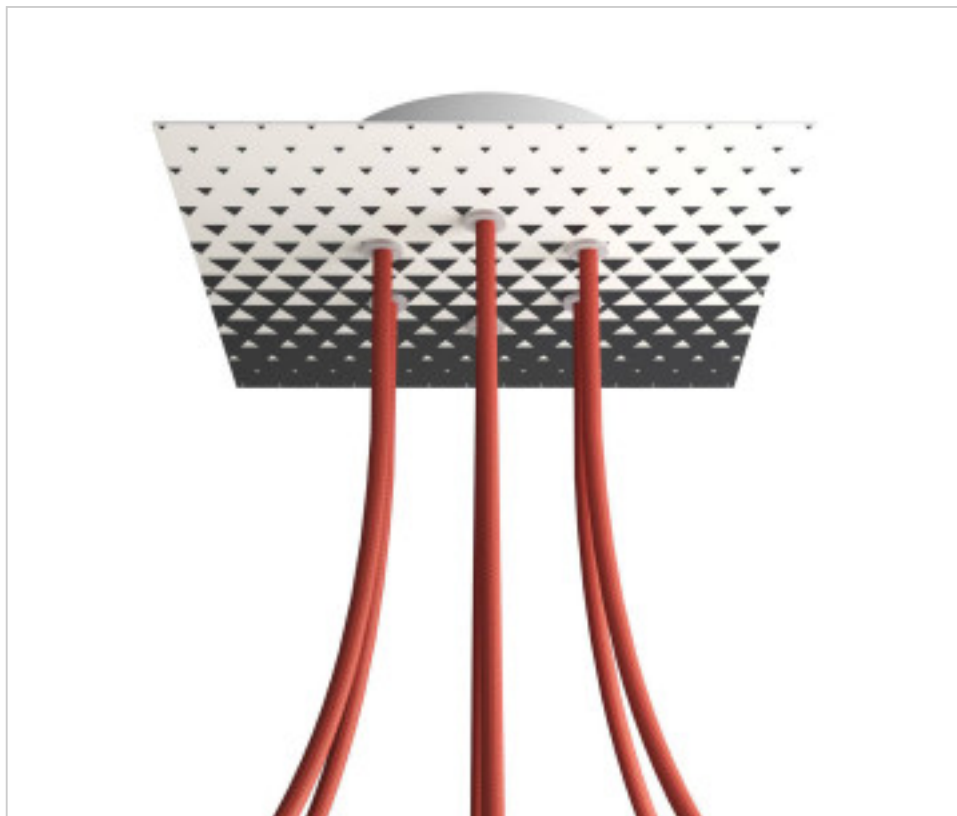

METALLIC ACCESORIES > Ceiling Roses KIT > Metal Ceiling Roses KIT
Metal Square Ceiling Roses 6 holes with cover Rose-One

CDKROQ206F205

KIT Rose-one Square 20X20 6 Holes Triangle

March 04th, 2025, 07:06

DESCRIPTION

<iframe width="300" height="200" src="https://www.youtube.com/embed/P5N7h5tYtYc" frameborder="0" allow="accelerometer; autoplay; encrypted-media; gyroscope; picture-in-picture" allowfullscreen></iframe>

CDKROQ206F205

KIT Rose-one Square 20X20 6 Holes Triangle

TECHNICAL SPECIFICATIONS

Weight: 564 Grams

NOTES

Square Roshe-One complete system. Includes fixing elements

OTHER FEATURES

Length (mm): 200

Width (mm): 200

High (mm): 35