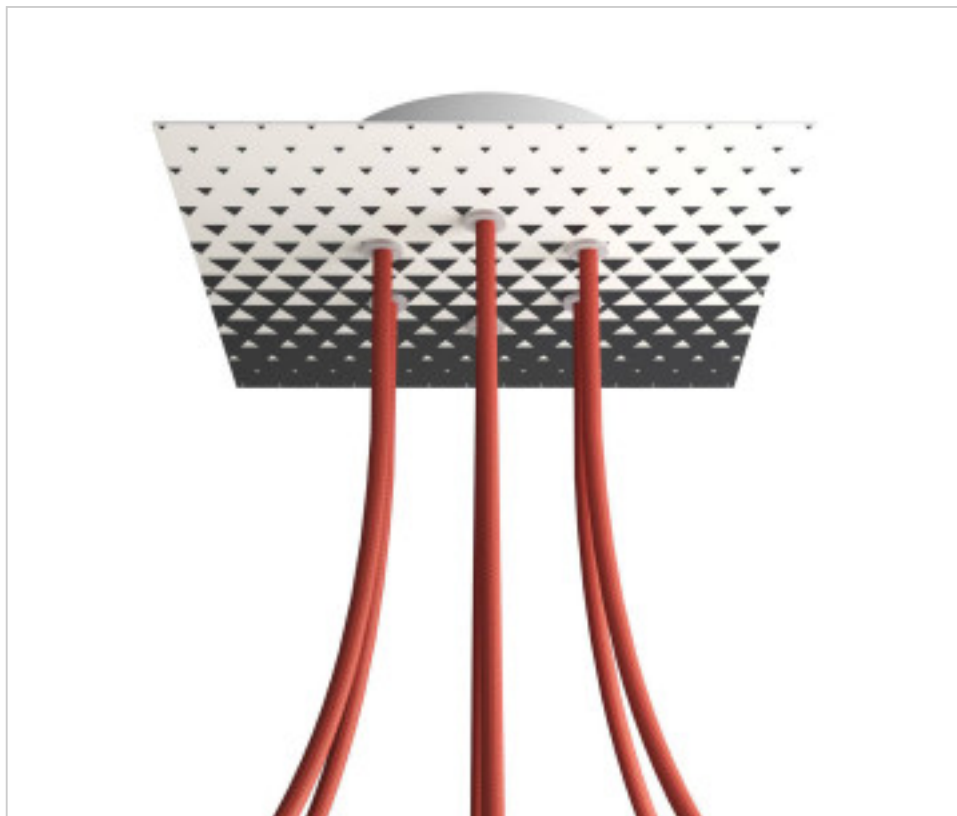

METALLIC ACCESORIES > Ceiling Roses KIT > Metal Ceiling Roses KIT
Metal Square Ceiling Roses 6 holes with cover Rose-One

CDKROQ206F205

KIT Rose-one Square 20X20 6 Holes Triangle

April 04th, 2025, 23:55

DESCRIPTION

<iframe width="300" height="200" src="https://www.youtube.com/embed/P5N7h5tYtYc" frameborder="0" allow="accelerometer; autoplay; encrypted-media; gyroscope; picture-in-picture" allowfullscreen></iframe>

CDKROQ206F205

KIT Rose-one Square 20X20 6 Holes Triangle

TECHNICAL SPECIFICATIONS

Weight: 564 Grams

NOTES

Square Roshe-One complete system. Includes fixing elements

OTHER FEATURES

Length (mm): 200

Width (mm): 200

High (mm): 35