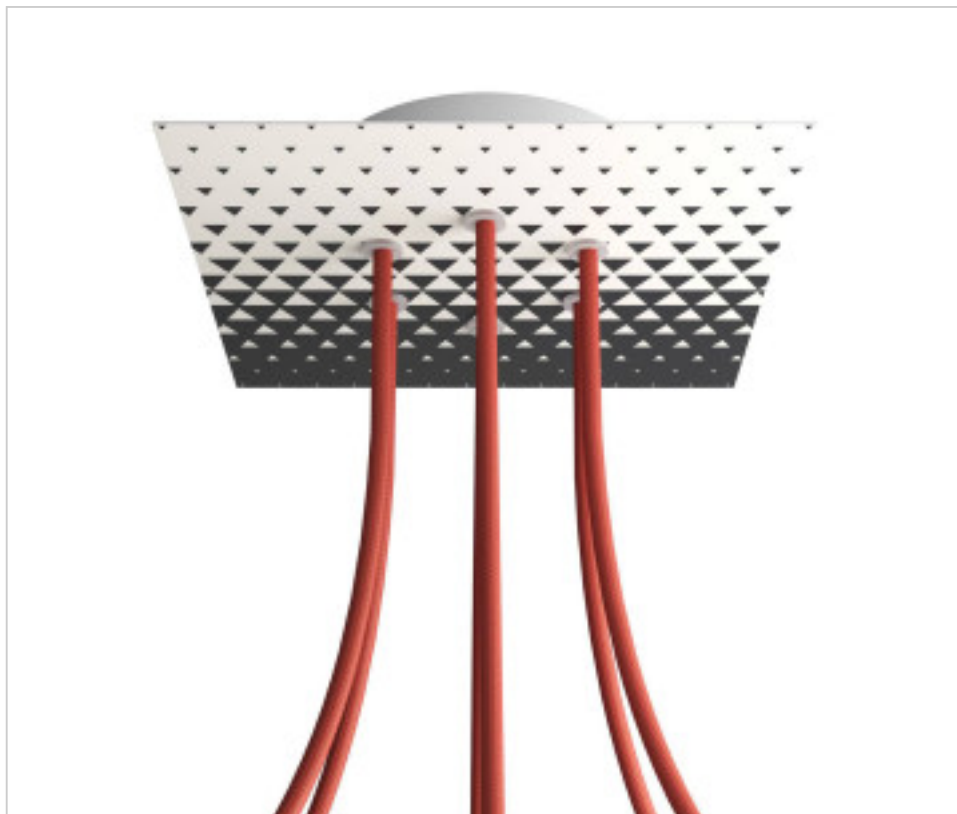

METALLIC ACCESORIES > Ceiling Roses KIT > Metal Ceiling Roses KIT
Metal Square Ceiling Roses 6 holes with cover Rose-One

CDKROQ206F205

KIT Rose-one Square 20X20 6 Holes Triangle

December 03rd, 2024, 18:42

DESCRIPTION

<iframe width="300" height="200" src="https://www.youtube.com/embed/P5N7h5tYtYc" frameborder="0" allow="accelerometer; autoplay; encrypted-media; gyroscope; picture-in-picture" allowfullscreen></iframe>

CDKROQ206F205

KIT Rose-one Square 20X20 6 Holes Triangle

TECHNICAL SPECIFICATIONS

Weight: 564 Grams

NOTES

Square Roshe-One complete system. Includes fixing elements

OTHER FEATURES

Length (mm): 200

Width (mm): 200

High (mm): 35