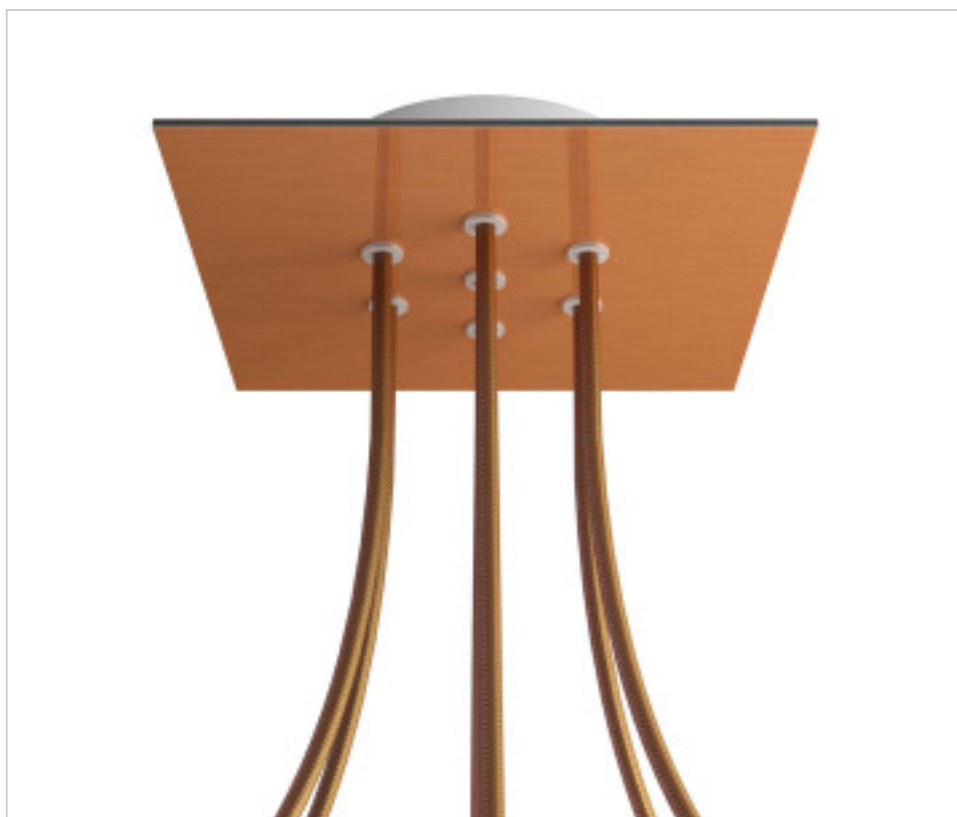

METALLIC ACCESORIES > Ceiling Roses KIT > Metal Ceiling Roses KIT
Metal Square Ceiling Roses 7 holes with cover Rose-One

CDKROQ207F108

KIT Rose-one Square 20X20 7 Holes Copper satin

February 22nd, 2025, 08:43

DESCRIPTION

<iframe width="300" height="200" src="https://www.youtube.com/embed/P5N7h5tYtYc" frameborder="0" allow="accelerometer; autoplay; encrypted-media; gyroscope; picture-in-picture" allowfullscreen></iframe>

CDKROQ207F108

KIT Rose-one Square 20X20 7 Holes Copper satin

TECHNICAL SPECIFICATIONS

Weight: 628 Grams

NOTES

Square Roshe-One complete system. Includes fixing elements

OTHER FEATURES

Length (mm): 200

Width (mm): 200

High (mm): 35