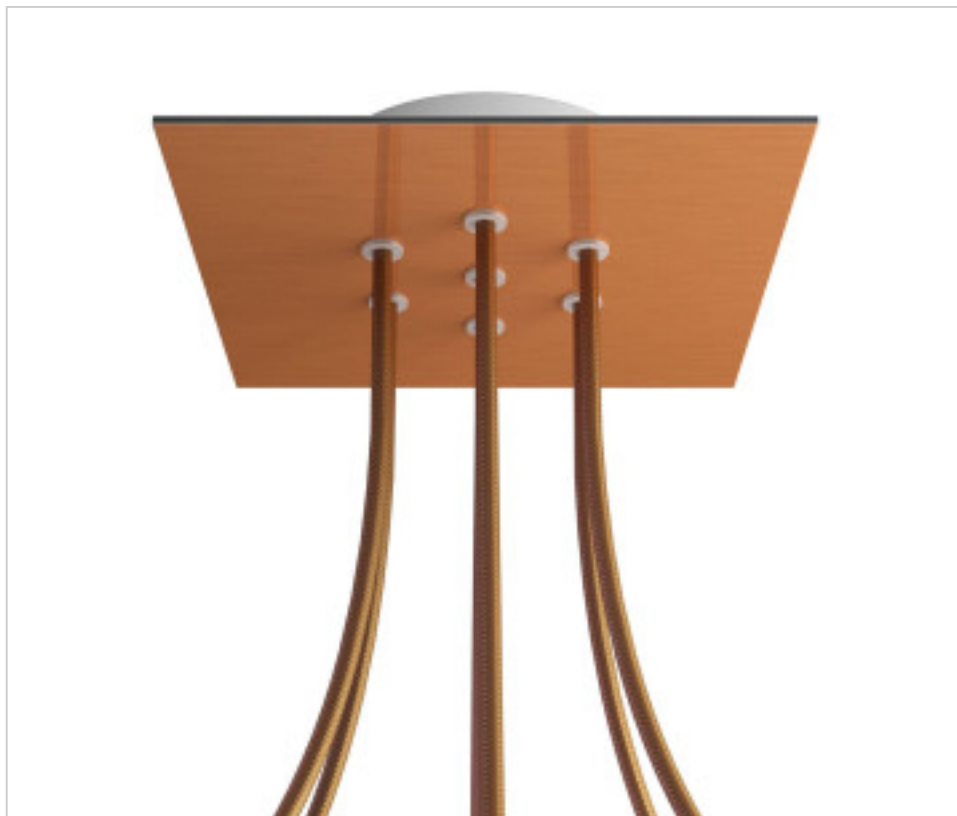

METALLIC ACCESORIES > Ceiling Roses KIT > Metal Ceiling Roses KIT
Metal Square Ceiling Roses 7 holes with cover Rose-One

CDKROQ207F108

KIT Rose-one Square 20X20 7 Holes Copper satin

January 21st, 2025, 15:01

DESCRIPTION

<iframe width="300" height="200" src="https://www.youtube.com/embed/P5N7h5tYtYc" frameborder="0" allow="accelerometer; autoplay; encrypted-media; gyroscope; picture-in-picture" allowfullscreen></iframe>

CDKROQ207F108

KIT Rose-one Square 20X20 7 Holes Copper satin

TECHNICAL SPECIFICATIONS

Weight: 628 Grams

NOTES

Square Roshe-One complete system. Includes fixing elements

OTHER FEATURES

Length (mm): 200

Width (mm): 200

High (mm): 35