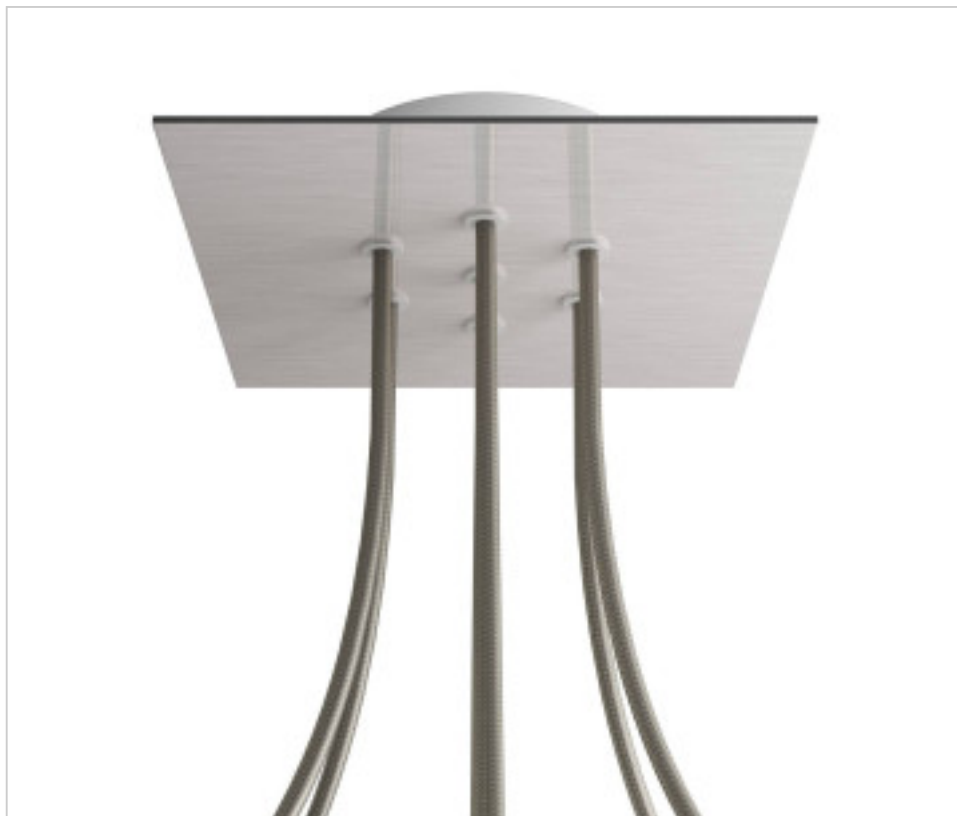

METALLIC ACCESORIES > Ceiling Roses KIT > Metal Ceiling Roses KIT
Metal Square Ceiling Roses 7 holes with cover Rose-One

CDKROQ207F109

KIT Rose-one Square 20X20 7 Holes Steel satin

January 21st, 2025, 14:59

DESCRIPTION

<iframe width="300" height="200" src="https://www.youtube.com/embed/P5N7h5tYtYc" frameborder="0" allow="accelerometer; autoplay; encrypted-media; gyroscope; picture-in-picture" allowfullscreen></iframe>

CDKROQ207F109

KIT Rose-one Square 20X20 7 Holes Steel satin

TECHNICAL SPECIFICATIONS

Weight: 628 Grams

NOTES

Square Roshe-One complete system. Includes fixing elements

OTHER FEATURES

Length (mm): 200

Width (mm): 200

High (mm): 35