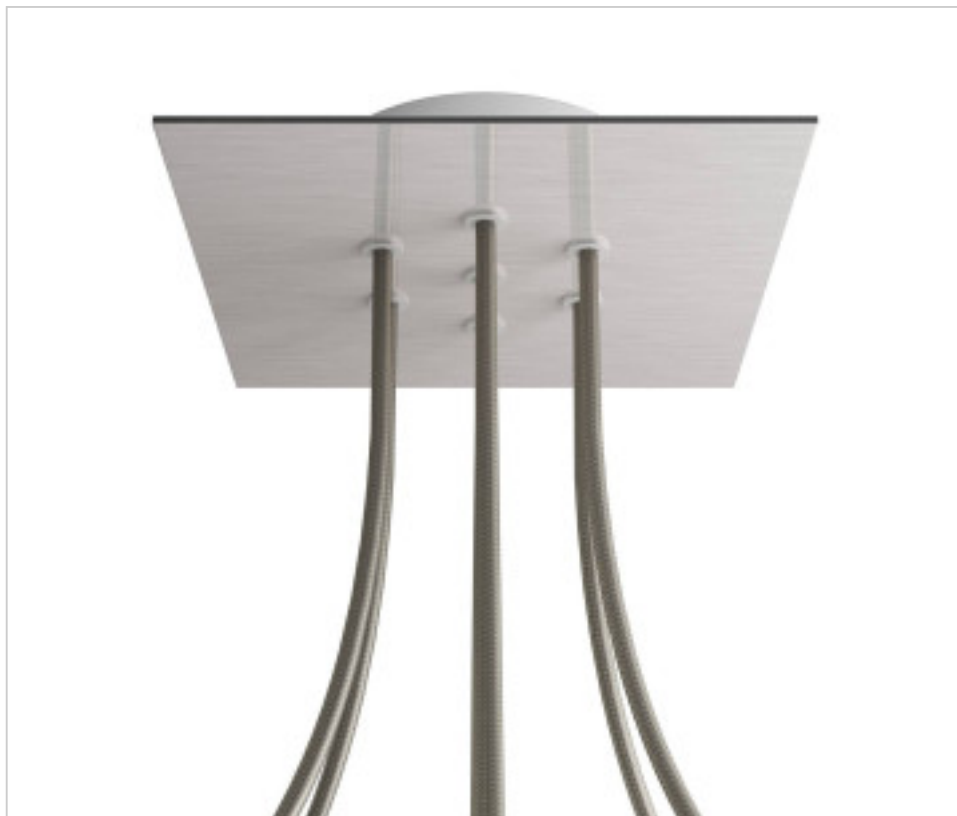

METALLIC ACCESORIES > Ceiling Roses KIT > Metal Ceiling Roses KIT
Metal Square Ceiling Roses 7 holes with cover Rose-One

CDKROQ207F109

KIT Rose-one Square 20X20 7 Holes Steel satin

February 22nd, 2025, 08:44

DESCRIPTION

<iframe width="300" height="200" src="https://www.youtube.com/embed/P5N7h5tYtYc" frameborder="0" allow="accelerometer; autoplay; encrypted-media; gyroscope; picture-in-picture" allowfullscreen></iframe>

CDKROQ207F109

KIT Rose-one Square 20X20 7 Holes Steel satin

TECHNICAL SPECIFICATIONS

Weight: 628 Grams

NOTES

Square Roshe-One complete system. Includes fixing elements

OTHER FEATURES

Length (mm): 200

Width (mm): 200

High (mm): 35