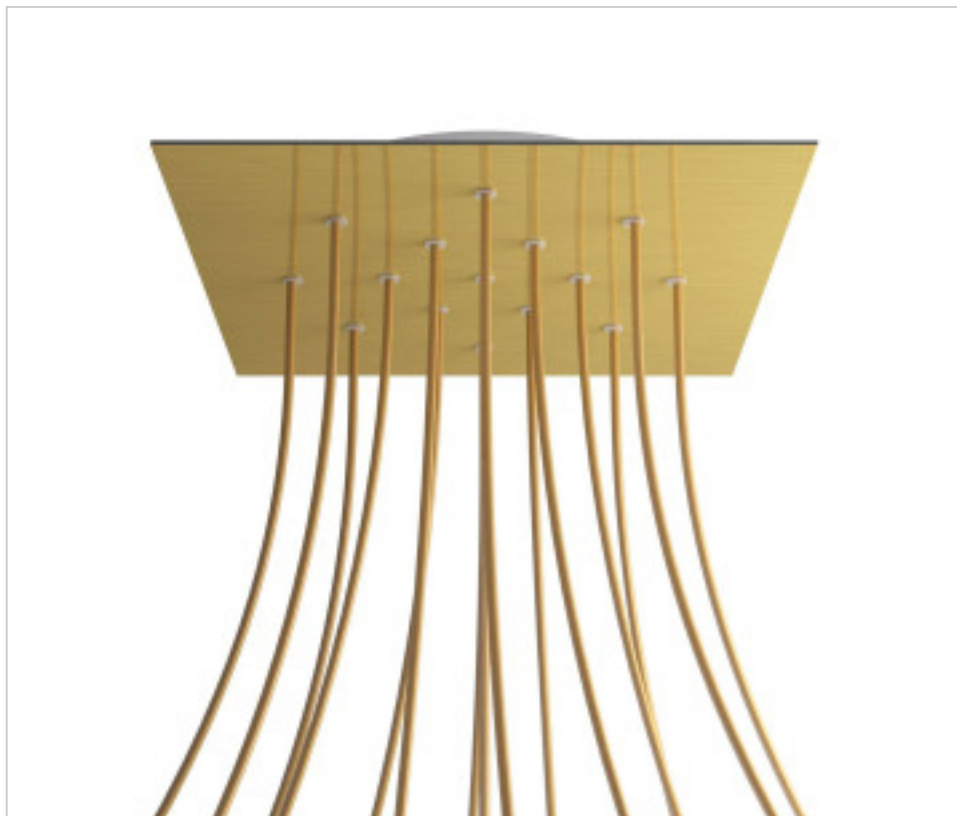

METALLIC ACCESORIES > Ceiling Roses KIT > Metal Ceiling Roses KIT
Metal Square Ceiling Roses 15 holes with cover Rose-One

CDKROQ4015F107

KIT Rose-one Square 40X40 15 Holes Brass satin

January 07th, 2025, 02:35

DESCRIPTION

<iframe width="300" height="200" src="https://www.youtube.com/embed/P5N7h5tYtYc" frameborder="0" allow="accelerometer; autoplay; encrypted-media; gyroscope; picture-in-picture" allowfullscreen></iframe>

CDKROQ4015F107

KIT Rose-one Square 40X40 15 Holes Brass satin

TECHNICAL SPECIFICATIONS

Weight: 2.07 Kilograms

NOTES

Square Roshe-One complete system. Includes fixing elements

OTHER FEATURES

Length (mm): 400

Width (mm): 400

High (mm): 35