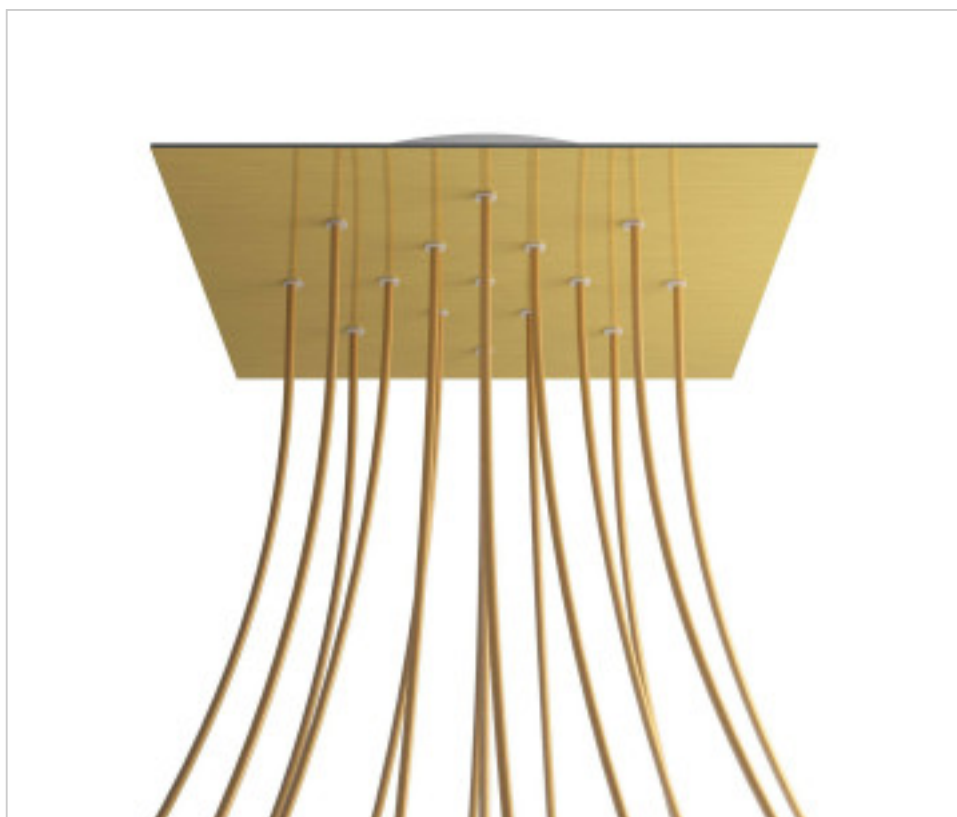

METALLIC ACCESORIES > Ceiling Roses KIT > Metal Ceiling Roses KIT  
Metal Square Ceiling Roses 15 holes with cover Rose-One

**CDKROQ4015F107**

**KIT Rose-one Square 40X40 15 Holes Brass satin**

December 04th, 2024, 09:10

**DESCRIPTION**

<iframe width="300" height="200" src="https://www.youtube.com/embed/P5N7h5tYtYc" frameborder="0" allow="accelerometer; autoplay; encrypted-media; gyroscope; picture-in-picture" allowfullscreen></iframe>

METALLIC ACCESORIES > Ceiling Roses KIT > Metal Ceiling Roses KIT  
Metal Square Ceiling Roses 15 holes with cover Rose-One

CDKROQ4015F107

**KIT Rose-one Square 40X40 15 Holes Brass satin**

## OTHER FEATURES

---

Length (mm): 400

Width (mm): 400

High (mm): 35