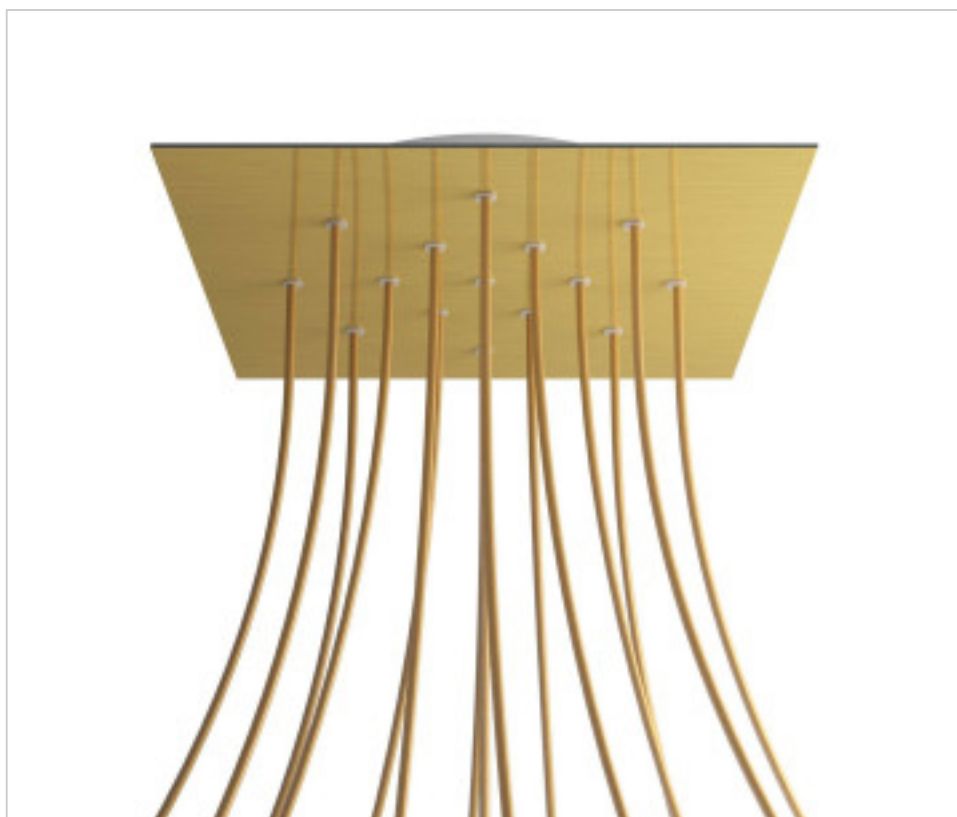

METALLIC ACCESORIES > Ceiling Roses KIT > Metal Ceiling Roses KIT
Metal Square Ceiling Roses 15 holes with cover Rose-One

CDKROQ4015F107

KIT Rose-one Square 40X40 15 Holes Brass satin

March 12th, 2025, 02:53

DESCRIPTION

<iframe width="300" height="200" src="https://www.youtube.com/embed/P5N7h5tYtYc" frameborder="0" allow="accelerometer; autoplay; encrypted-media; gyroscope; picture-in-picture" allowfullscreen></iframe>

CDKROQ4015F107

KIT Rose-one Square 40X40 15 Holes Brass satin

TECHNICAL SPECIFICATIONS

Weight: 2.07 Kilograms

NOTES

Square Roshe-One complete system. Includes fixing elements

OTHER FEATURES

Length (mm): 400

Width (mm): 400

High (mm): 35