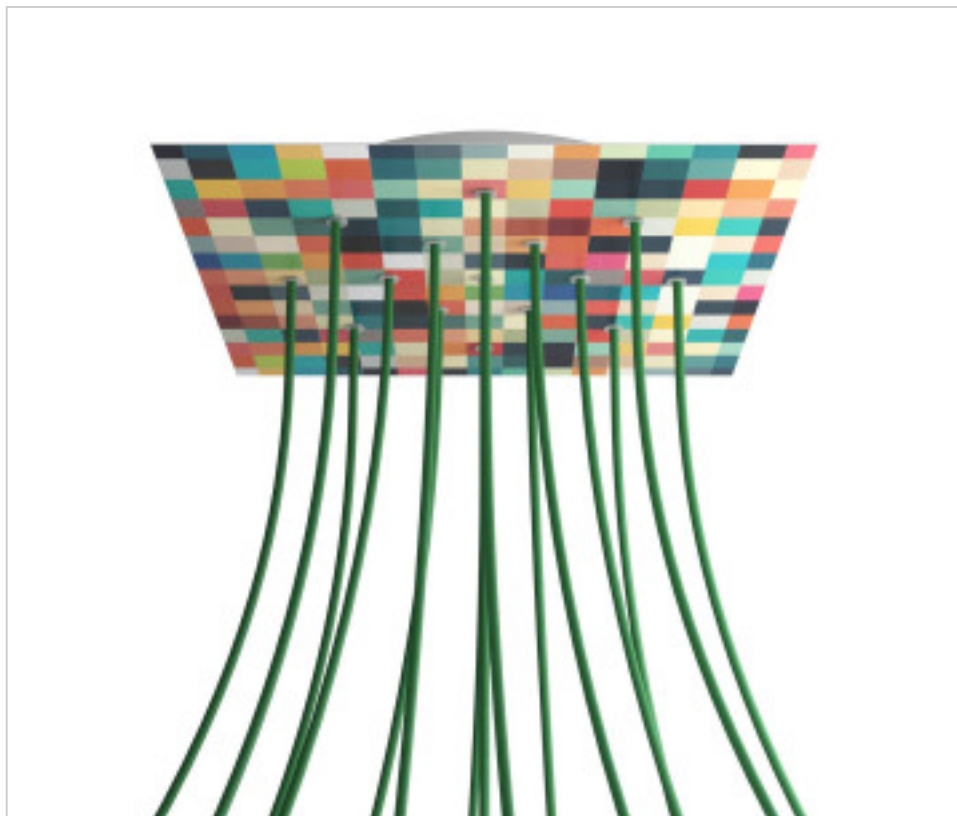

METALLIC ACCESORIES > Ceiling Roses KIT > Metal Ceiling Roses KIT
Metal Square Ceiling Roses 15 holes with cover Rose-One

CDKROQ4015F201

KIT Rose-one Square 40X40 15 Holes Palette

December 04th, 2024, 09:03

DESCRIPTION

<iframe width="300" height="200" src="https://www.youtube.com/embed/P5N7h5tYtYc" frameborder="0" allow="accelerometer; autoplay; encrypted-media; gyroscope; picture-in-picture" allowfullscreen></iframe>

CDKROQ4015F201

KIT Rose-one Square 40X40 15 Holes Palette

TECHNICAL SPECIFICATIONS

Weight: 1.84 Kilograms

NOTES

Square Roshe-One complete system. Includes fixing elements

OTHER FEATURES

Length (mm): 400

Width (mm): 400

High (mm): 35