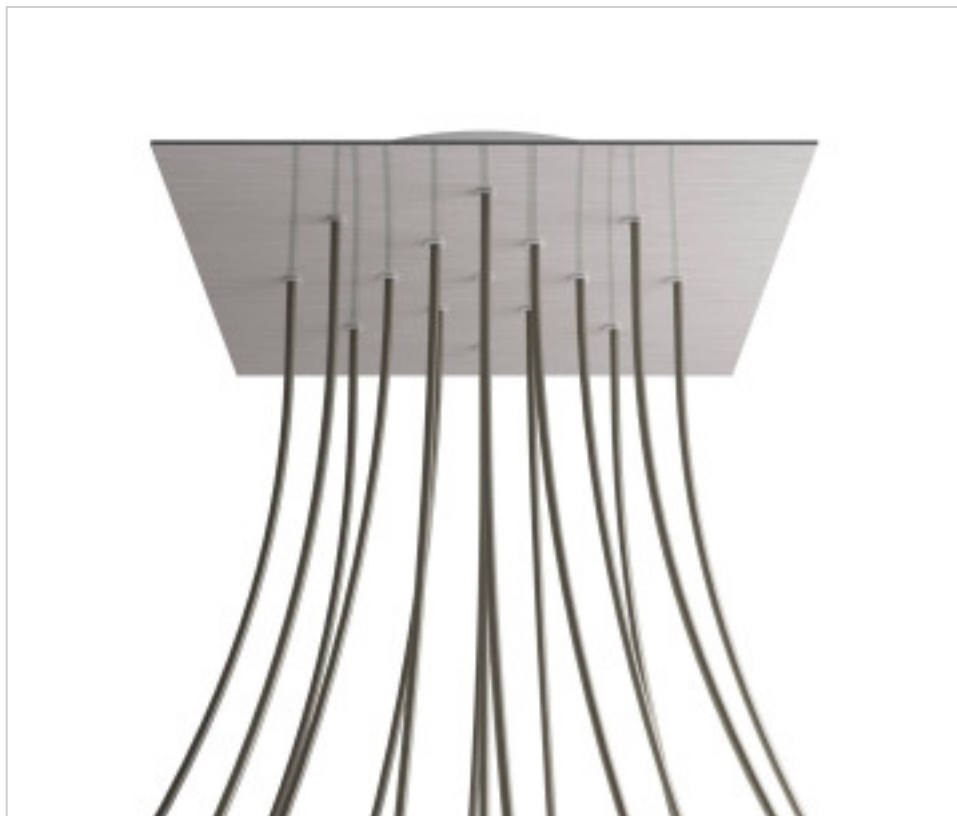

METALLIC ACCESORIES > Ceiling Roses KIT > Metal Ceiling Roses KIT
Metal Square Ceiling Roses 15 holes with cover Rose-One

CDKROQ4015F109

KIT Rose-one Square 40X40 15 Holes Steel satin

August 24th, 2024, 14:41

DESCRIPTION

<iframe width="300" height="200" src="https://www.youtube.com/embed/P5N7h5tYtYc" frameborder="0" allow="accelerometer; autoplay; encrypted-media; gyroscope; picture-in-picture" allowfullscreen></iframe>

CDKROQ4015F109

KIT Rose-one Square 40X40 15 Holes Steel satin

TECHNICAL SPECIFICATIONS

Weight: 2.07 Kilograms

NOTES

Square Roshe-One complete system. Includes fixing elements

OTHER FEATURES

Length (mm): 400

Width (mm): 400

High (mm): 35