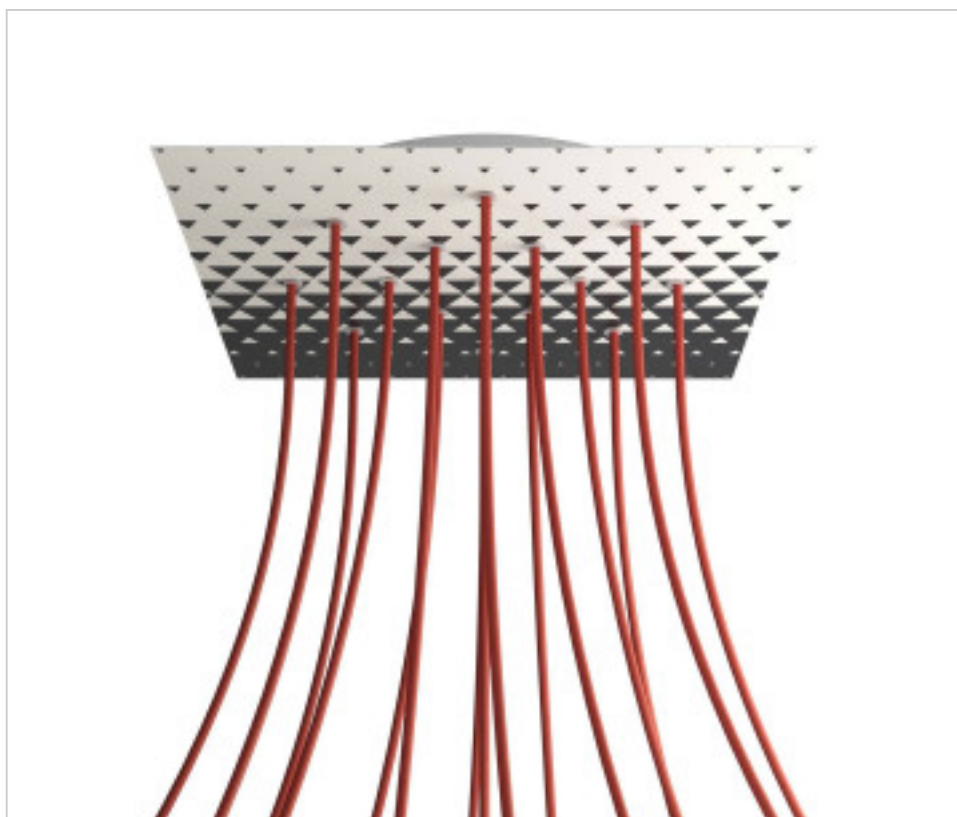

METALLIC ACCESORIES > Ceiling Roses KIT > Metal Ceiling Roses KIT
Metal Square Ceiling Roses 15 holes with cover Rose-One

CDKROQ4015F205

KIT Rose-one Square 40X40 15 Holes Triangle

December 04th, 2024, 09:00

DESCRIPTION

<iframe width="300" height="200" src="https://www.youtube.com/embed/P5N7h5tYtYc" frameborder="0" allow="accelerometer; autoplay; encrypted-media; gyroscope; picture-in-picture" allowfullscreen></iframe>

CDKROQ4015F205

KIT Rose-one Square 40X40 15 Holes Triangle

TECHNICAL SPECIFICATIONS

Weight: 1.84 Kilograms

NOTES

Square Roshe-One complete system. Includes fixing elements

OTHER FEATURES

Length (mm): 400

Width (mm): 400

High (mm): 35