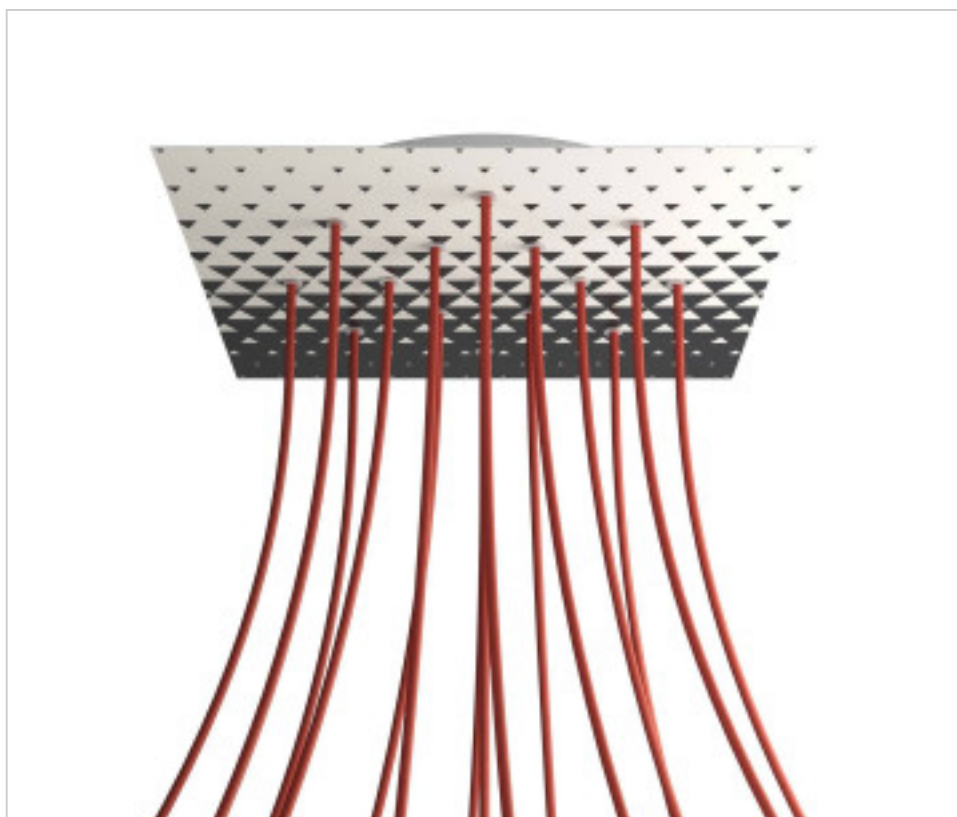

METALLIC ACCESORIES > Ceiling Roses KIT > Metal Ceiling Roses KIT
Metal Square Ceiling Roses 15 holes with cover Rose-One

CDKROQ4015F205

KIT Rose-one Square 40X40 15 Holes Triangle

March 12th, 2025, 02:44

DESCRIPTION

<iframe width="300" height="200" src="https://www.youtube.com/embed/P5N7h5tYtYc" frameborder="0" allow="accelerometer; autoplay; encrypted-media; gyroscope; picture-in-picture" allowfullscreen></iframe>

CDKROQ4015F205

KIT Rose-one Square 40X40 15 Holes Triangle

TECHNICAL SPECIFICATIONS

Weight: 1.84 Kilograms

NOTES

Square Roshe-One complete system. Includes fixing elements

OTHER FEATURES

Length (mm): 400

Width (mm): 400

High (mm): 35