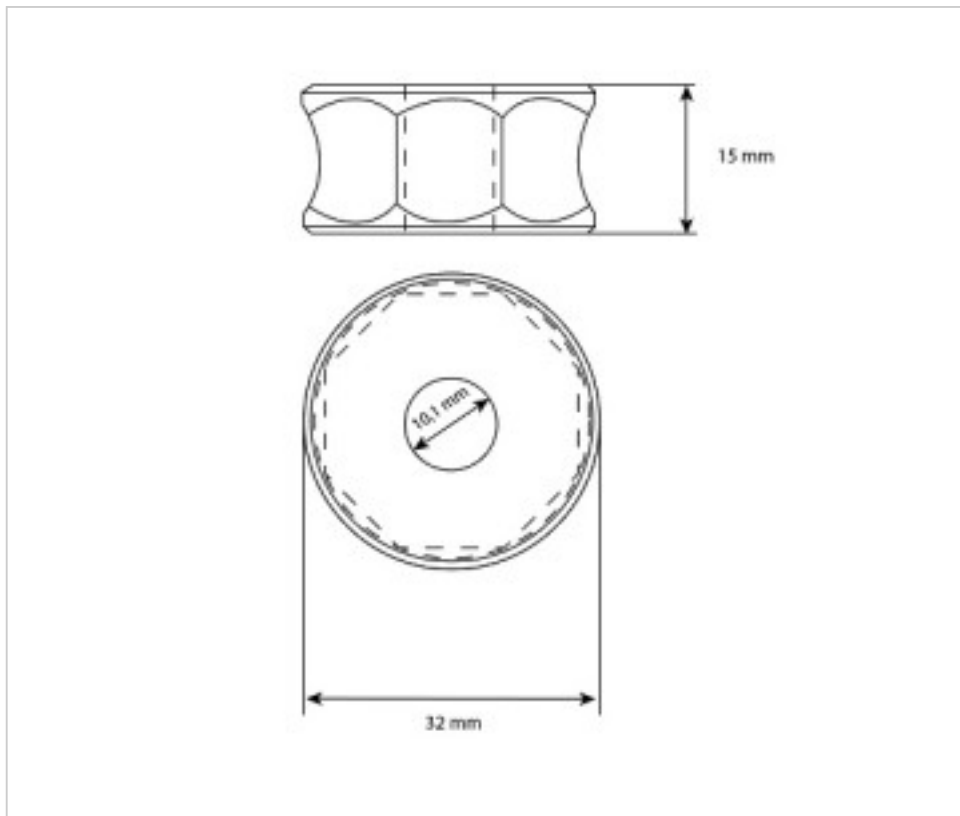

SWAROVSKI CRYSTAL > Strass Swarovski Crystal > Strass Knots and Handles
Strass Knots

1128067032151 - 159491

Center Part 8067/032 151 Swarovski Crystal

November 03rd, 2024, 11:55

PRICE

	Lot	P.V.P. excluding VAT
Pedido mínimo	100	8,11€

Continued on next page >>